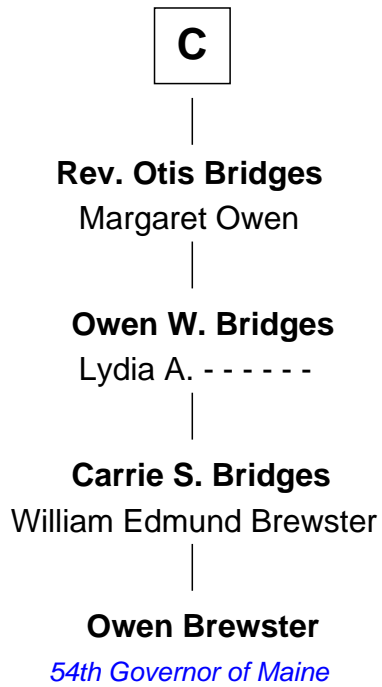

# FamousKin.com Relationship Chart of

**Owen Brewster**

*54th Governor of Maine*

17th cousin 3 times removed of

**John Kerry**

*68th U.S. Secretary of State*

**Sir Henry de Percy**

Idoine de Clifford

**Isabel de Percy**  
Sir William de Aton

**Elizabeth de Aton**  
Sir John Conyers

**Robert Conyers**  
Isabel Pert

**Joan Conyers**  
Sir Philip Dymoke

**Sir Thomas Dymoke**  
Margaret de Welles

**Jane Dymoke**  
John Fulnetby

**Katherine Fulnetby**  
William Dynwell

**A**

**Maude de Percy**  
Sir John de Neville

**Sir Ralph Neville**  
Joan Beaufort

**Katherine Neville**  
Sir Thomas Strangeways

**Joan Strangeways**  
Sir William Willoughby

**Cecily Willoughby**  
Sir Edward Sutton

**Sir John Sutton**  
Cecily Grey

**Sir Henry Dudley**  
----- Ashton

Probable

**B**

FamousKin.com