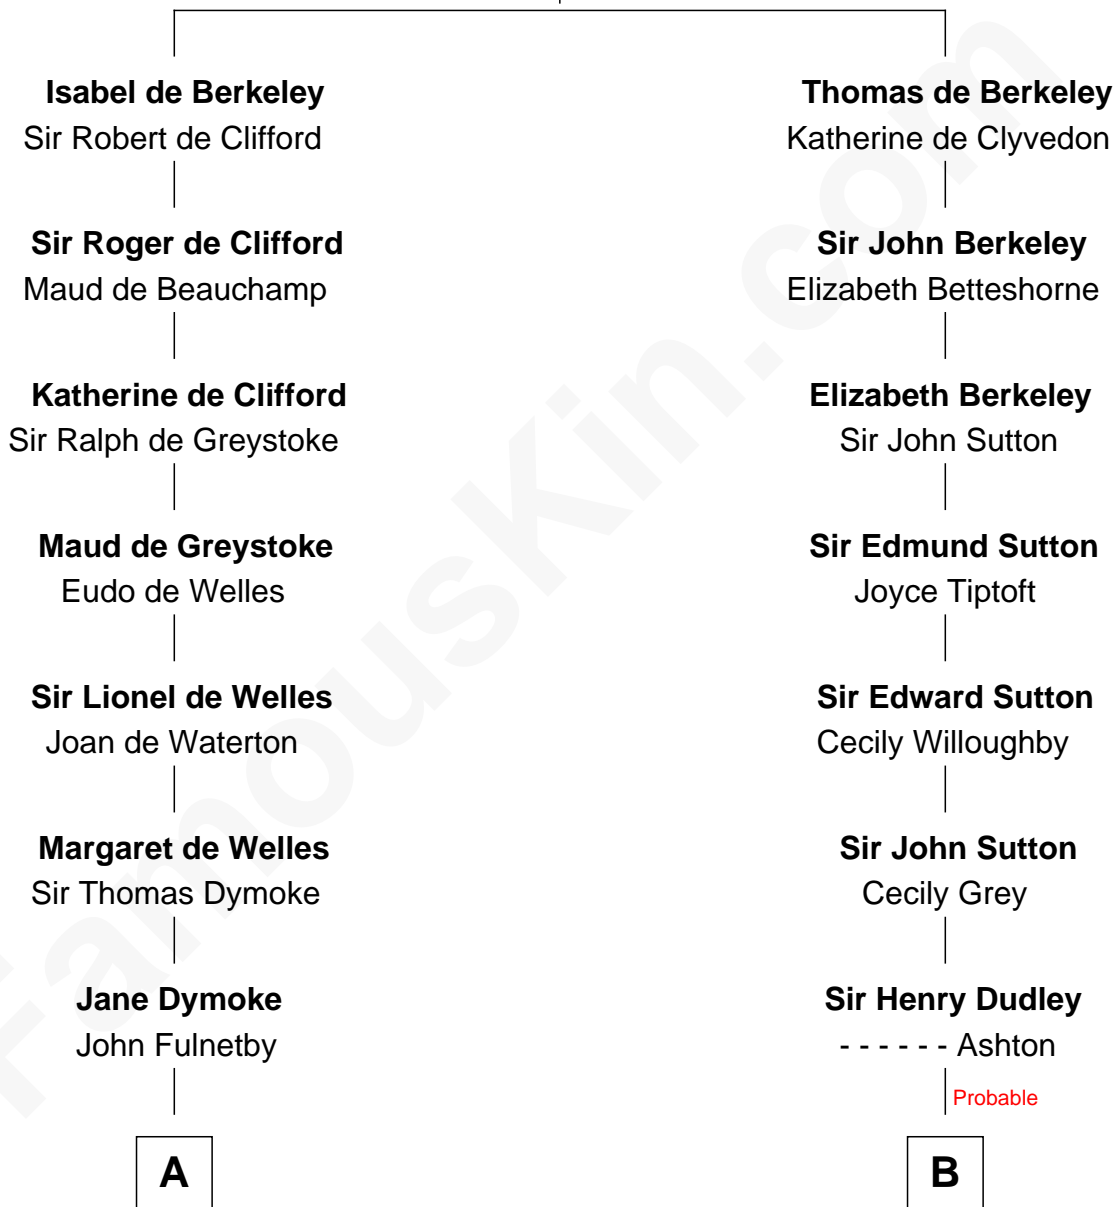

FamousKin.com Relationship Chart of

Owen Brewster

54th Governor of Maine

17th cousin 4 times removed of

John Kerry

68th U.S. Secretary of State

Sir Maurice de Berkeley

Eve la Zouche

William Edmund Brewster

Owen Brewster

54th Governor of Maine

FamousKin.com