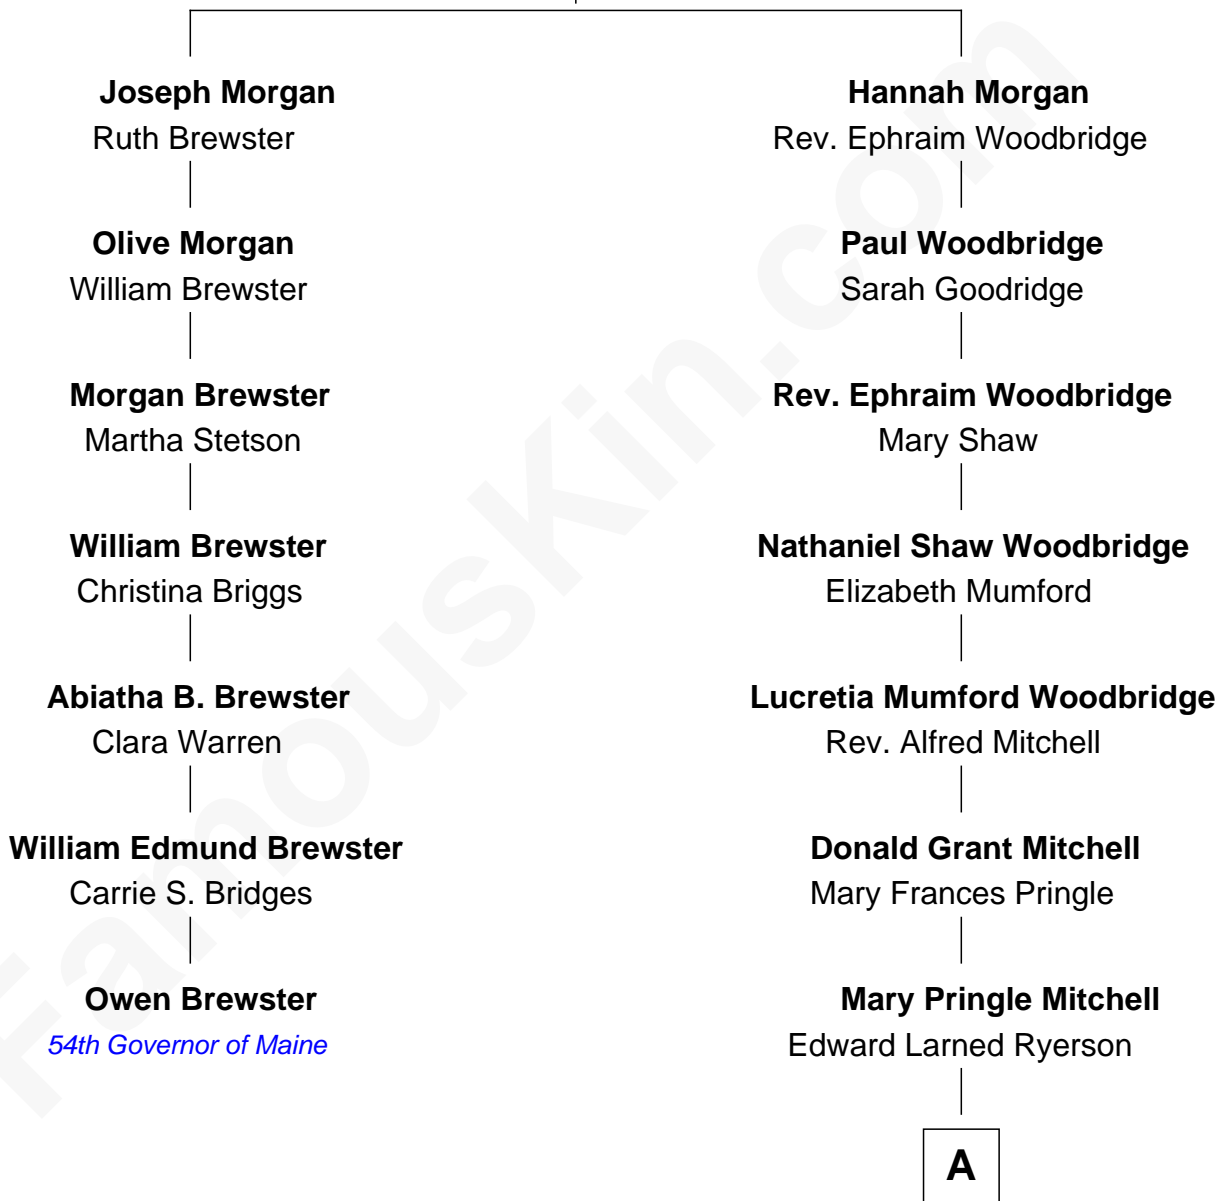

FamousKin.com Relationship Chart of

Owen Brewster

54th Governor of Maine

6th cousin 4 times removed of

Paget Brewster

TV Actress

John Morgan

*with wife
Elizabeth Jones*

*with wife
Rachel Deming*

A

Donald Mitchell Ryerson

Isabelle McGenniss

Joan Ryerson

George Washington Wales Brewster

Galen Brewster

Hathaway Tew