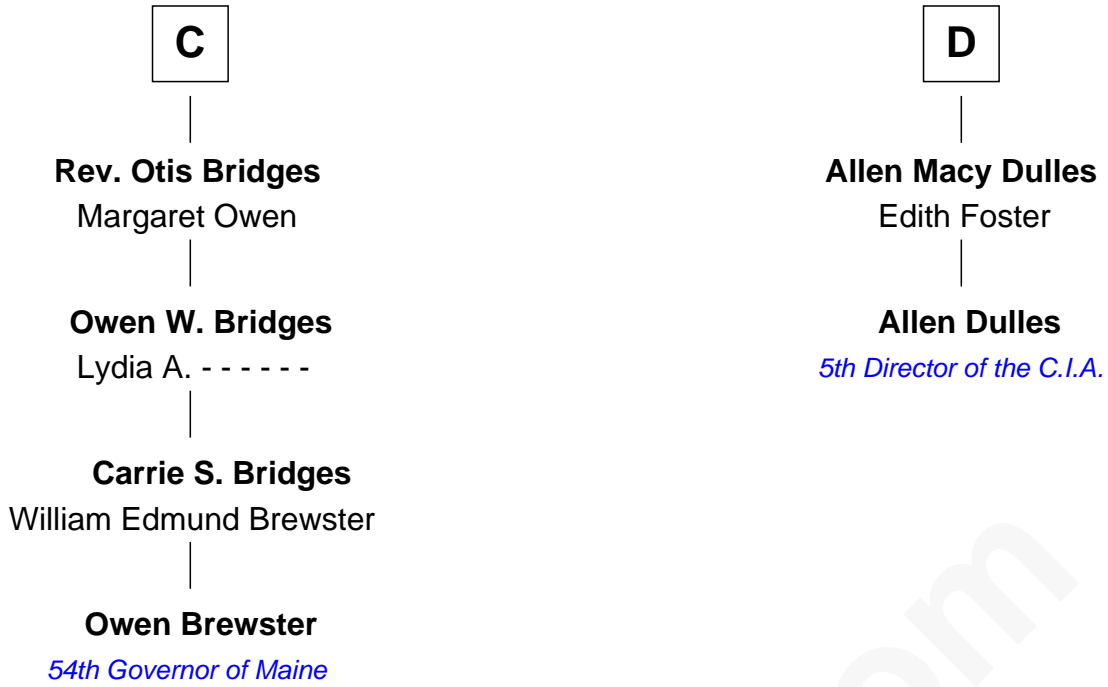

# FamousKin.com Relationship Chart of

**Owen Brewster**

*54th Governor of Maine*

18th cousin 2 times removed of

**Allen Dulles**

*5th Director of the C.I.A.*

**Sir Thomas de Beauchamp**

Katherine de Mortimer

FamousKin.com