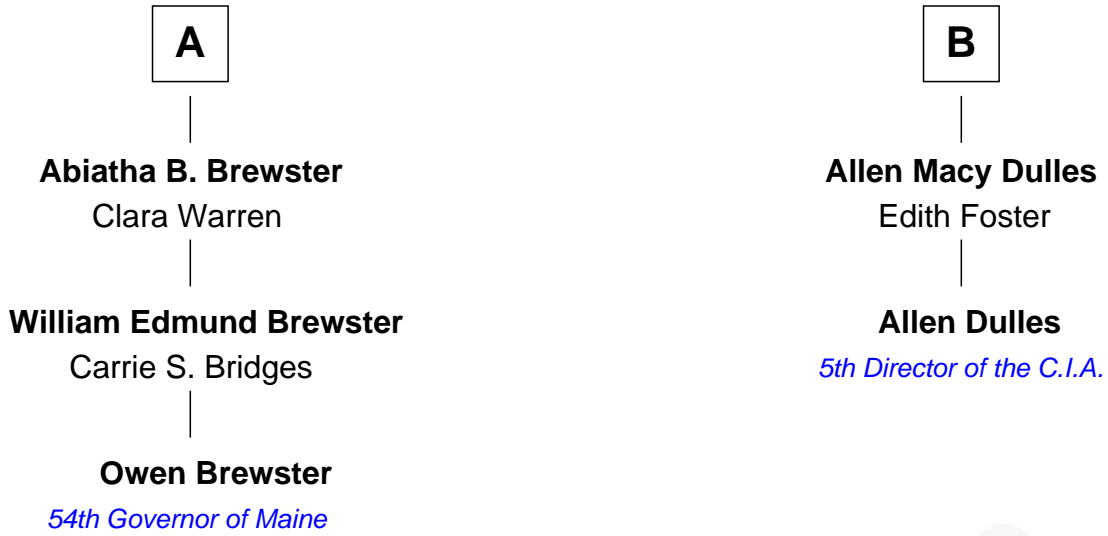

# FamousKin.com Relationship Chart of

**Owen Brewster**

*54th Governor of Maine*

8th cousin 1 time removed of

**Allen Dulles**

*5th Director of the C.I.A.*

**Humphrey Turner**

Lydia - - - - -

FamousKin.com