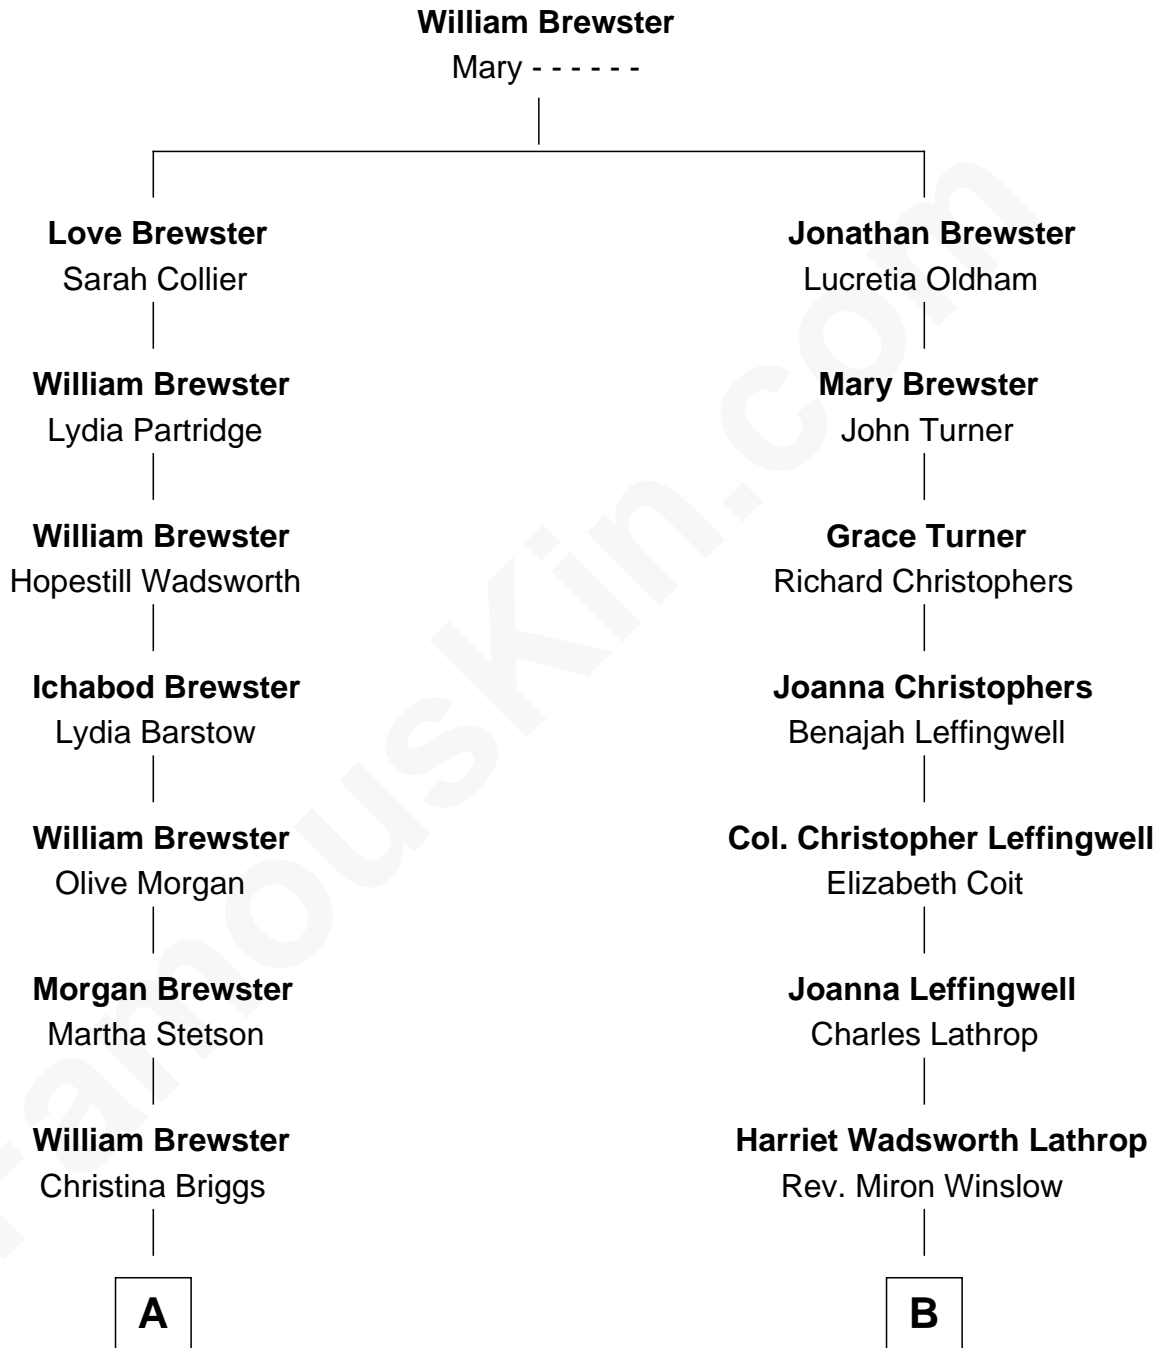

FamousKin.com Relationship Chart of

Owen Brewster

54th Governor of Maine

9th cousin of

Allen Dulles

5th Director of the C.I.A.

A

Abiatha B. Brewster
Clara Warren

William Edmund Brewster
Carrie S. Bridges

Owen Brewster
54th Governor of Maine

B

Harriet Lathrop Winslow
Rev. John Welsh Dulles

Allen Macy Dulles
Edith Foster

Allen Dulles
5th Director of the C.I.A.

FamousKin.com