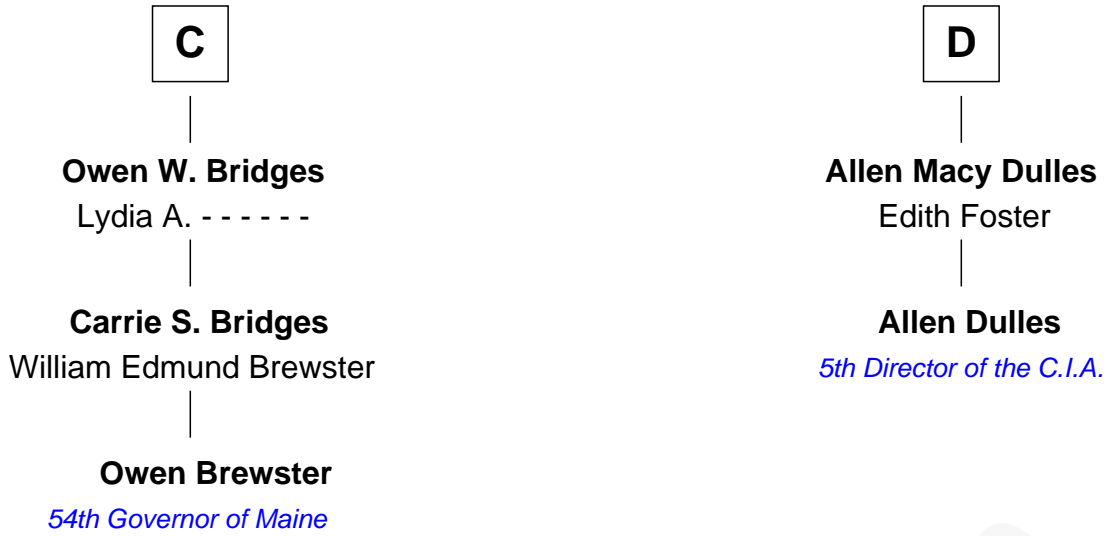

# FamousKin.com Relationship Chart of

**Owen Brewster**

*54th Governor of Maine*

18th cousin 1 time removed of

**Allen Dulles**

*5th Director of the C.I.A.*

**John de Welles**

Maud de Roos

**John de Welles**  
Eleanor de Mowbray

**Eudo de Welles**  
Maud de Greystoke

**Sir Lionel de Welles**  
Joan de Waterton

**Margaret de Welles**  
Sir Thomas Dymoke

**Jane Dymoke**  
John Fulnetby

**Katherine Fulnetby**  
William Dynwell

**Anne Dynwell**  
Henry Whitgift

**A**

**Anne de Welles**  
James Butler

**James Butler**  
Joan Beauchamp

**Elizabeth Butler**  
John Talbot

**Ann Talbot**  
Sir Henry Vernon

**Elizabeth Vernon**  
Sir Robert Corbet

**Dorothy Corbet**  
Sir Richard Mainwaring

**Sir Arthur Mainwaring**  
Margaret Mainwaring

**B**

FamousKin.com