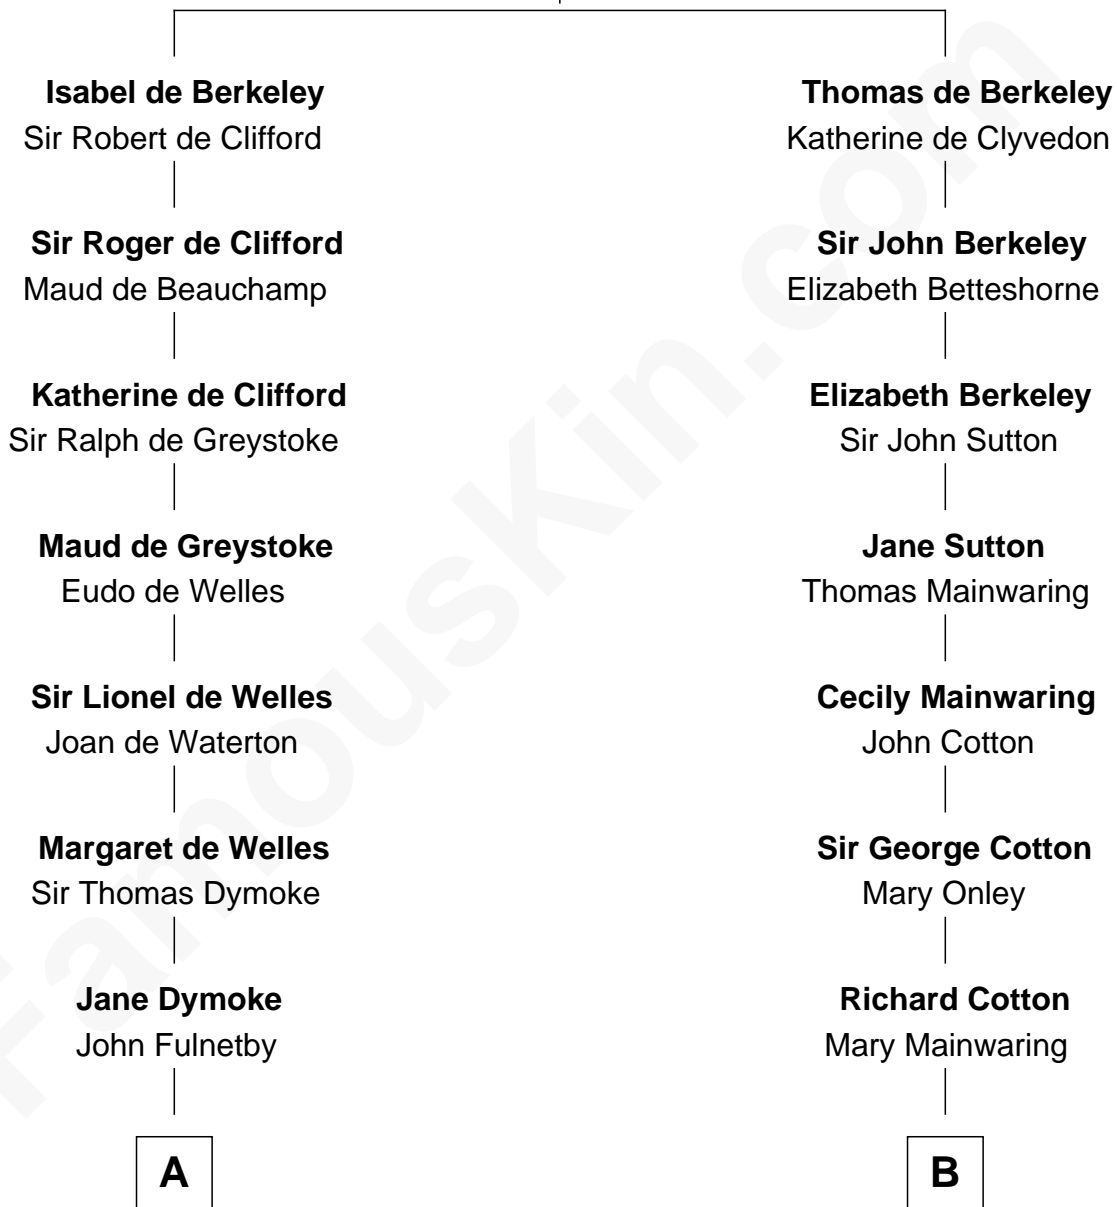

# FamousKin.com Relationship Chart of

**Owen Brewster**

*54th Governor of Maine*

17th cousin 4 times removed of

**Allen Dulles**

*5th Director of the C.I.A.*

**Sir Maurice de Berkeley**

Eve la Zouche

William Edmund Brewster

Owen Brewster

*54th Governor of Maine*

FamousKin.com