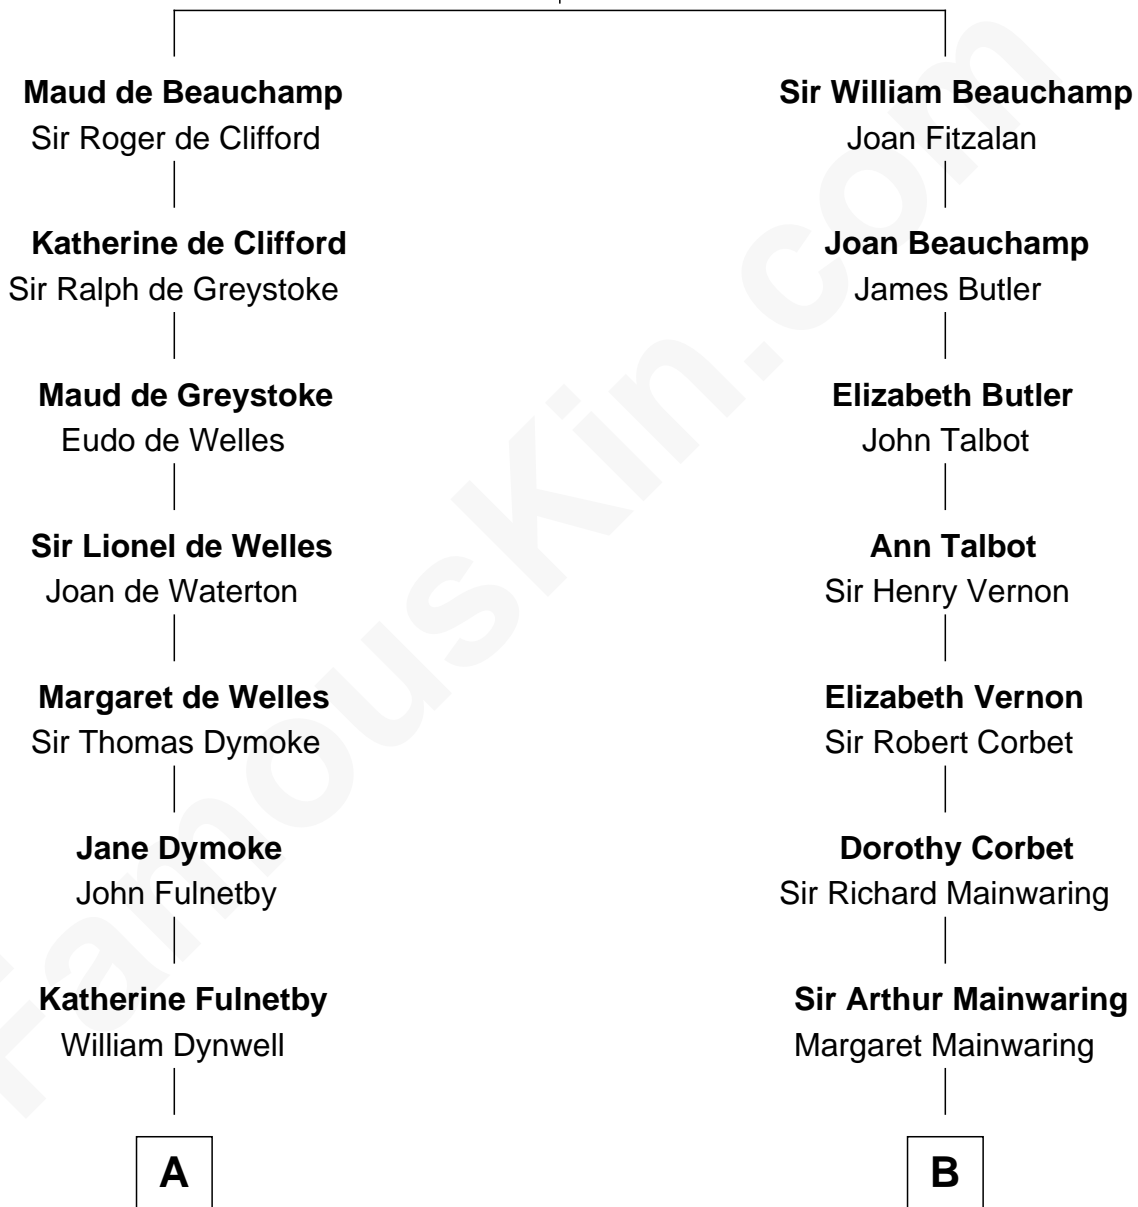

FamousKin.com Relationship Chart of

Owen Brewster

54th Governor of Maine

18th cousin 2 times removed of

John Foster Dulles

52nd U.S. Secretary of State

Sir Thomas de Beauchamp

Katherine de Mortimer