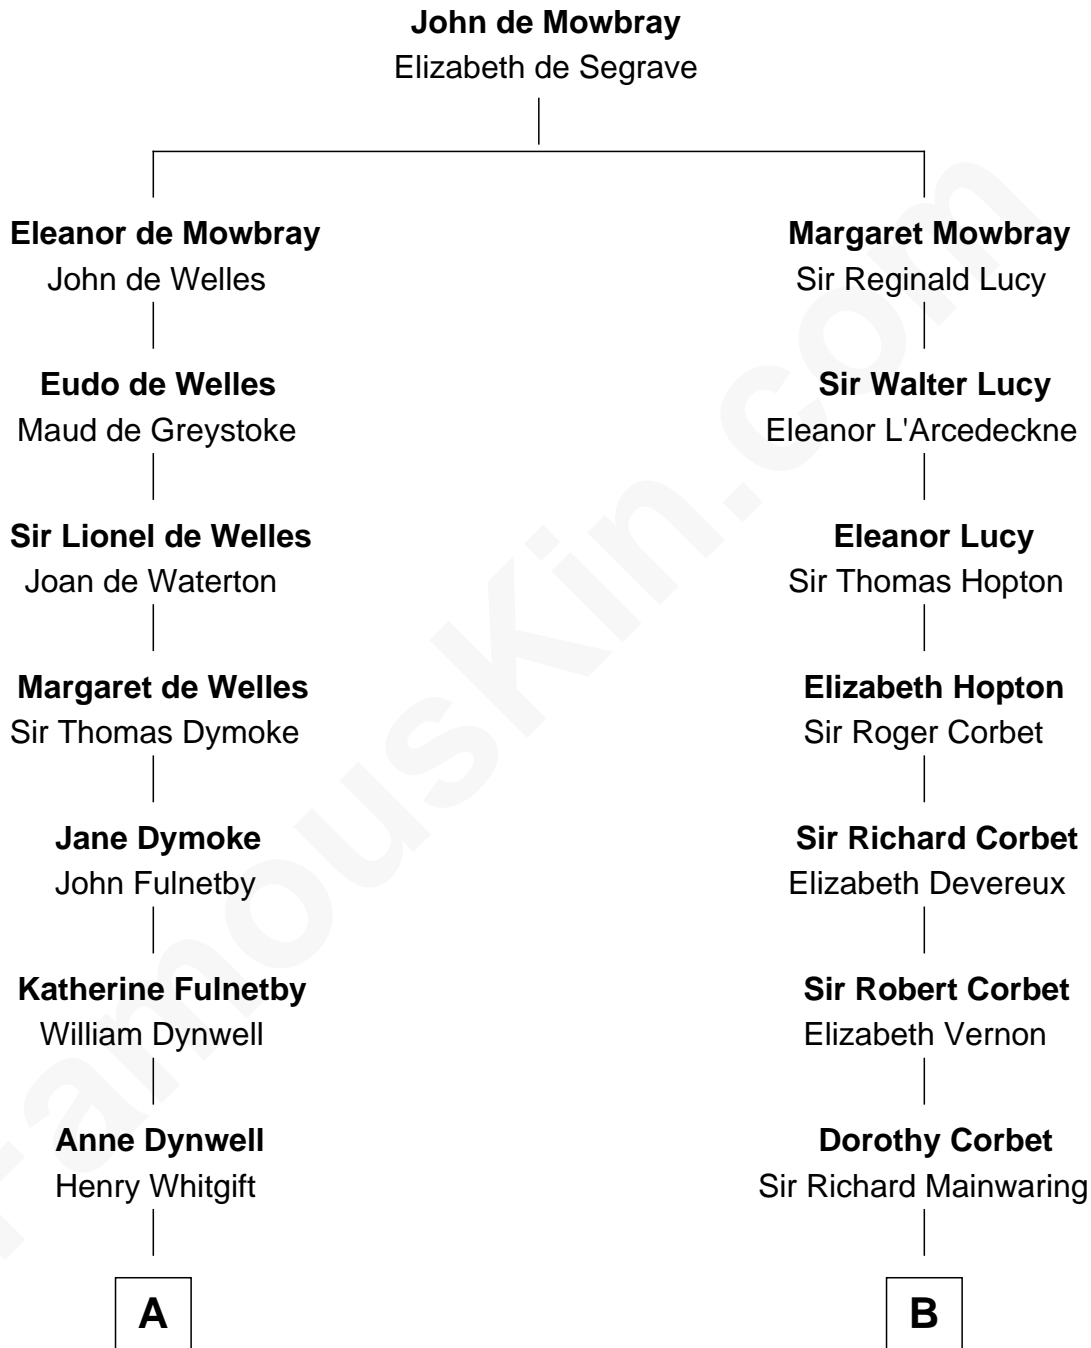

FamousKin.com Relationship Chart of

Owen Brewster

54th Governor of Maine

19th cousin of

John Foster Dulles

52nd U.S. Secretary of State

C

Owen W. Bridges

Lydia A. -----

Carrie S. Bridges

William Edmund Brewster

Owen Brewster

54th Governor of Maine

D

Harriet Lathrop Winslow

Rev. John Welsh Dulles

Allen Macy Dulles

Edith Foster

John Foster Dulles

52nd U.S. Secretary of State

FamousKin.com