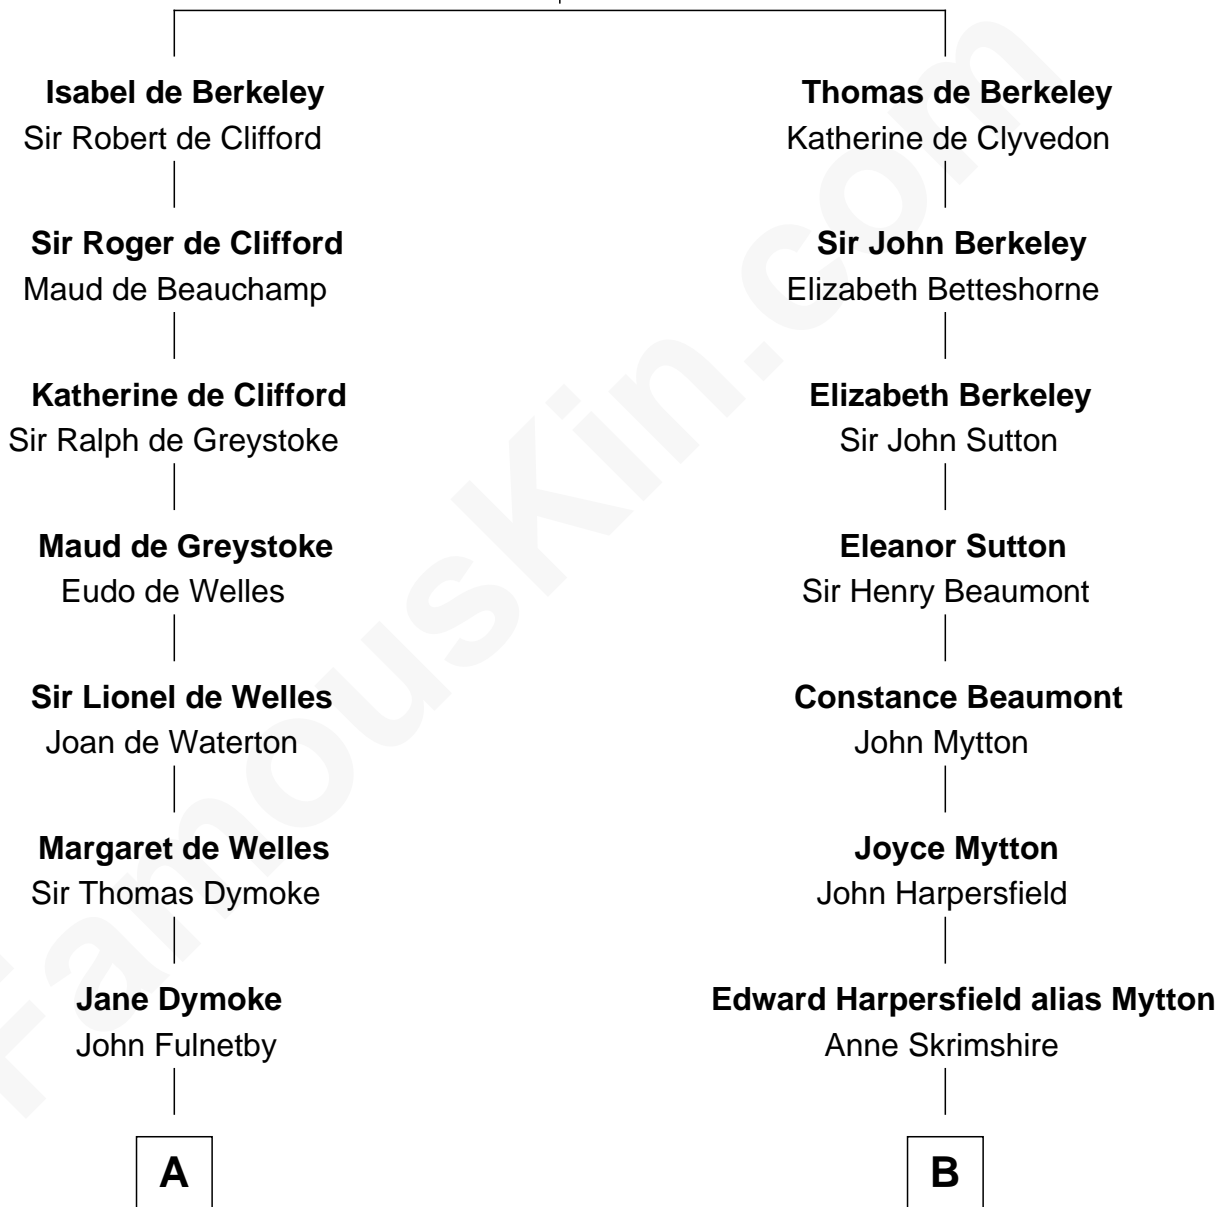

# FamousKin.com Relationship Chart of

**Owen Brewster**

*54th Governor of Maine*

20th cousin 1 time removed of

**Chevy Chase**

*Comedian, Actor and Writer*

**Sir Maurice de Berkeley**

Eve la Zouche

William Edmund Brewster

**Owen Brewster**

*54th Governor of Maine*

**D**

**Grace Metcalfe**

Charles Denison Chase

**Edward Leigh Chase**

Mabel Penrose Tinsley