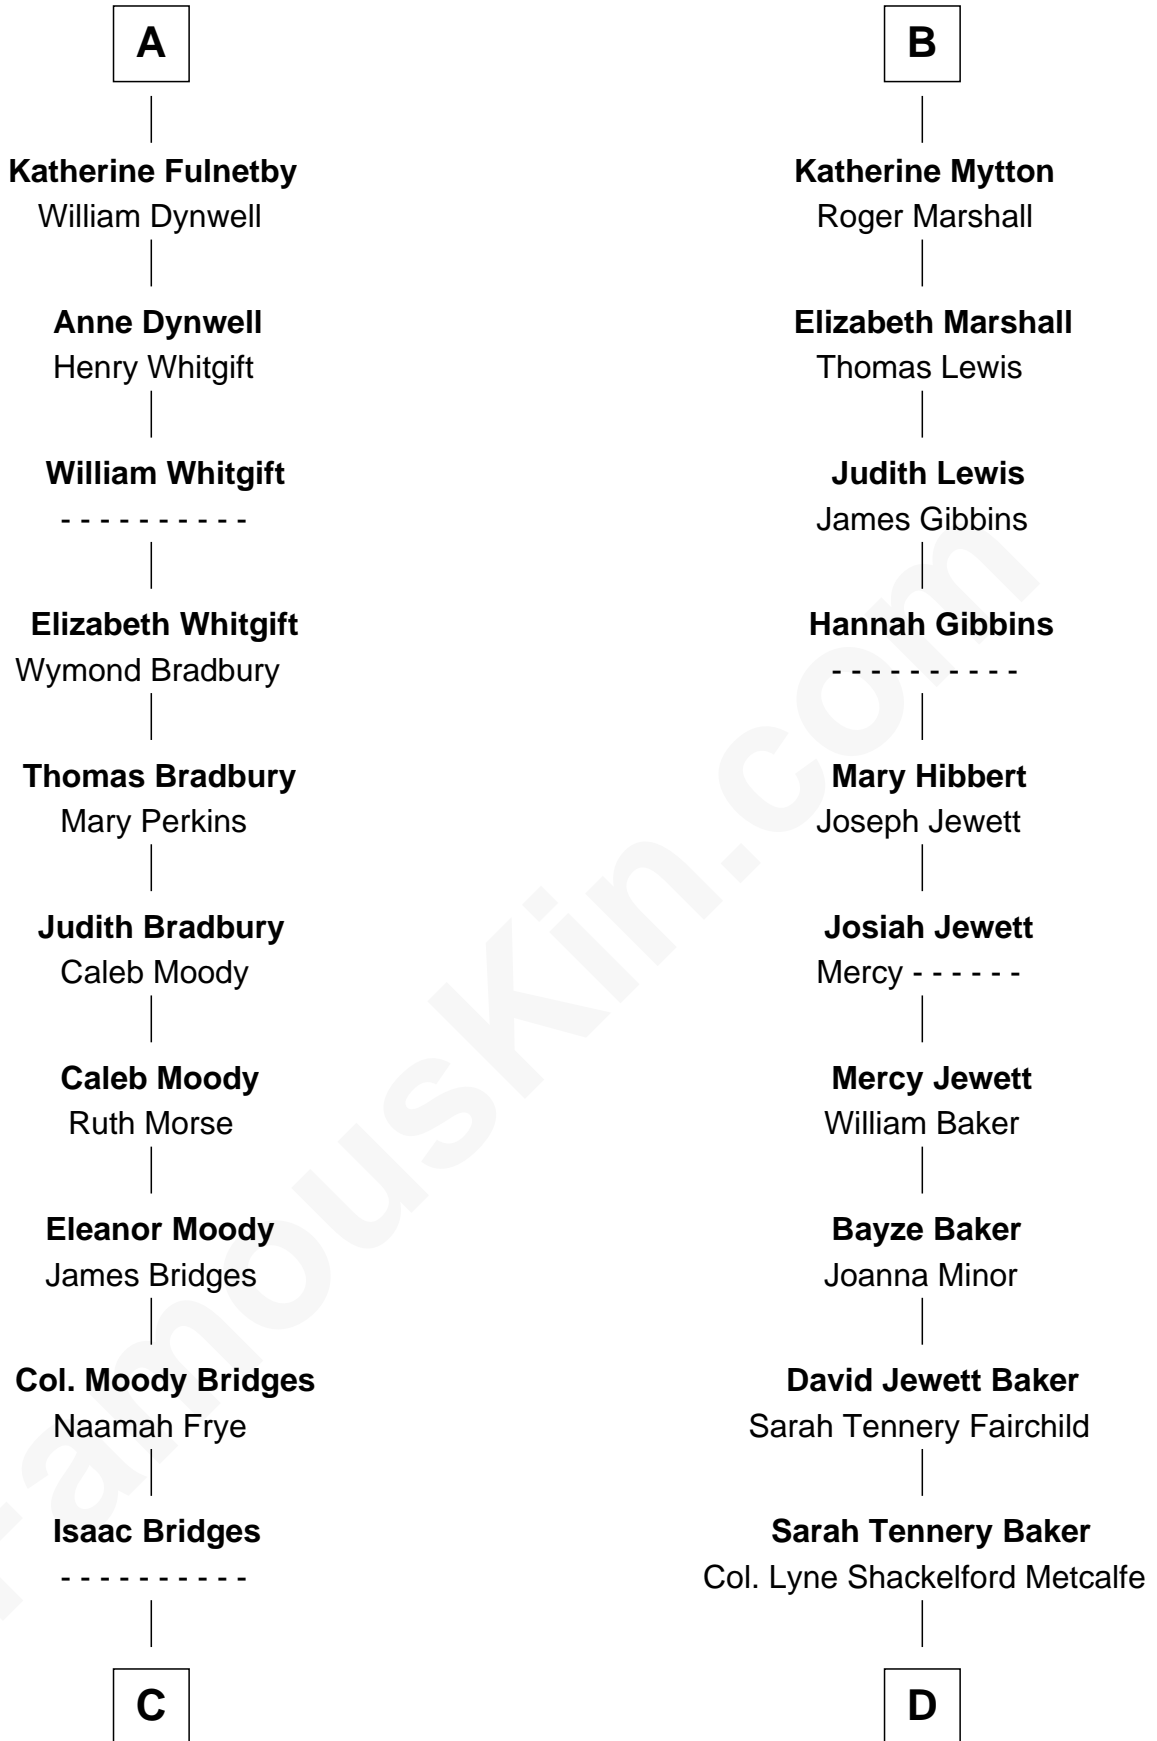

# FamousKin.com Relationship Chart of

**Owen Brewster**

*54th Governor of Maine*

20th cousin 1 time removed of

**Chevy Chase**

*Comedian, Actor and Writer*

**Sir Maurice de Berkeley**

Eve la Zouche

**C**

**Abiezer Bridges**

Deborah Stover

**Rev. Otis Bridges**

Margaret Owen

**Owen W. Bridges**

Lydia A. - - - - -

**Carrie S. Bridges**

William Edmund Brewster

**Owen Brewster**

*54th Governor of Maine*

**D**

**Grace Metcalfe**

Charles Denison Chase

**Edward Leigh Chase**

Mabel Penrose Tinsley