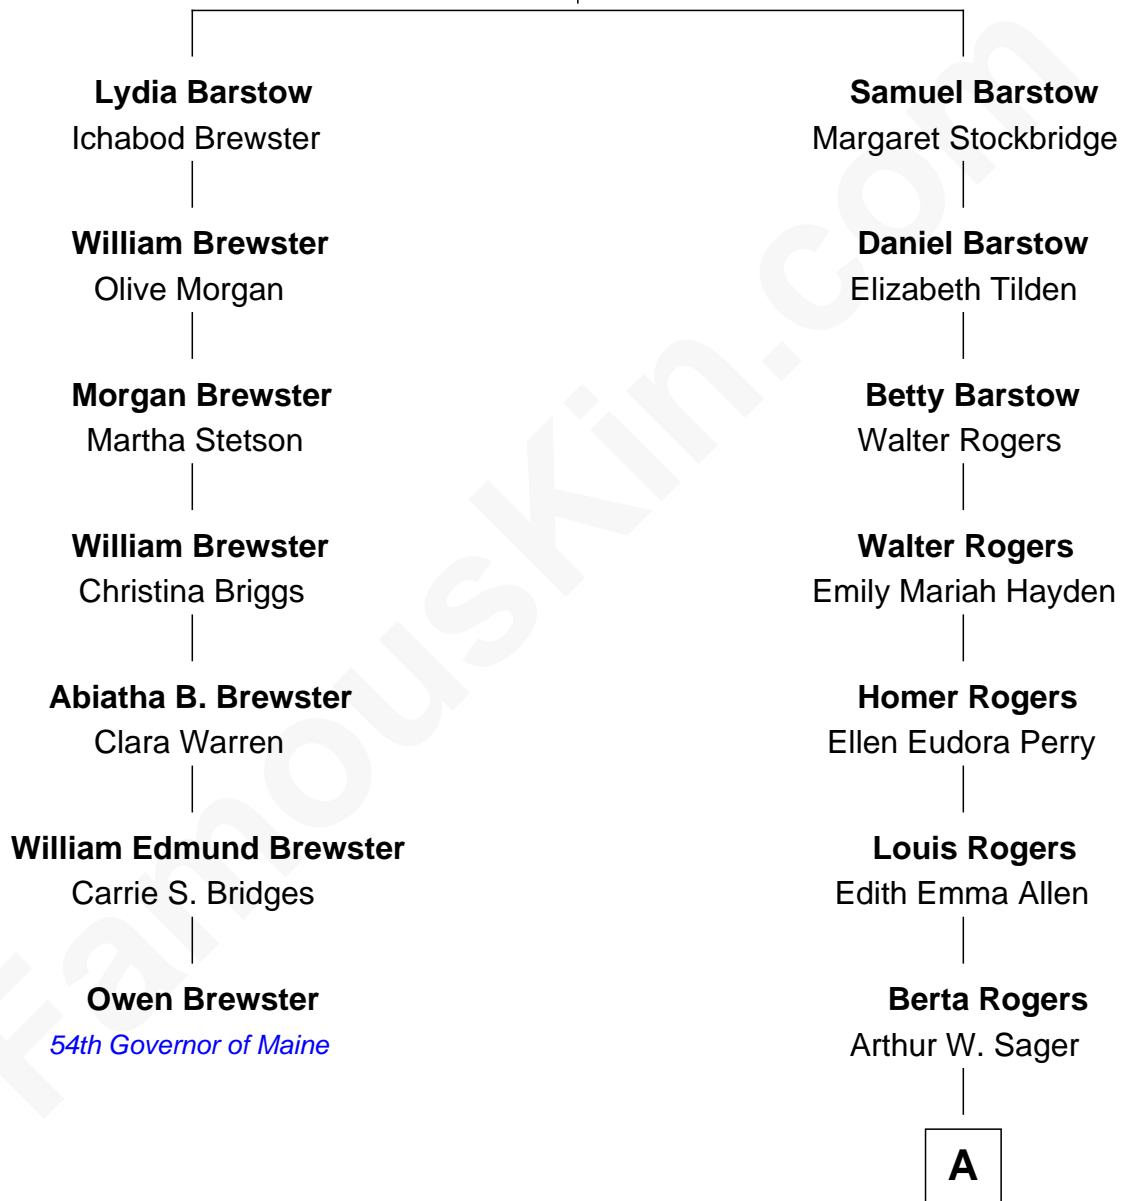

FamousKin.com Relationship Chart of

Owen Brewster

54th Governor of Maine

6th cousin 2 times removed of

Seth MacFarlane

Actor, Animator, Writer and Producer

Samuel Barstow

Lydia Randall

A

Ann Perry Sager
Ronald Milton MacFarlane

Seth MacFarlane
Actor, Animator, Writer and Producer