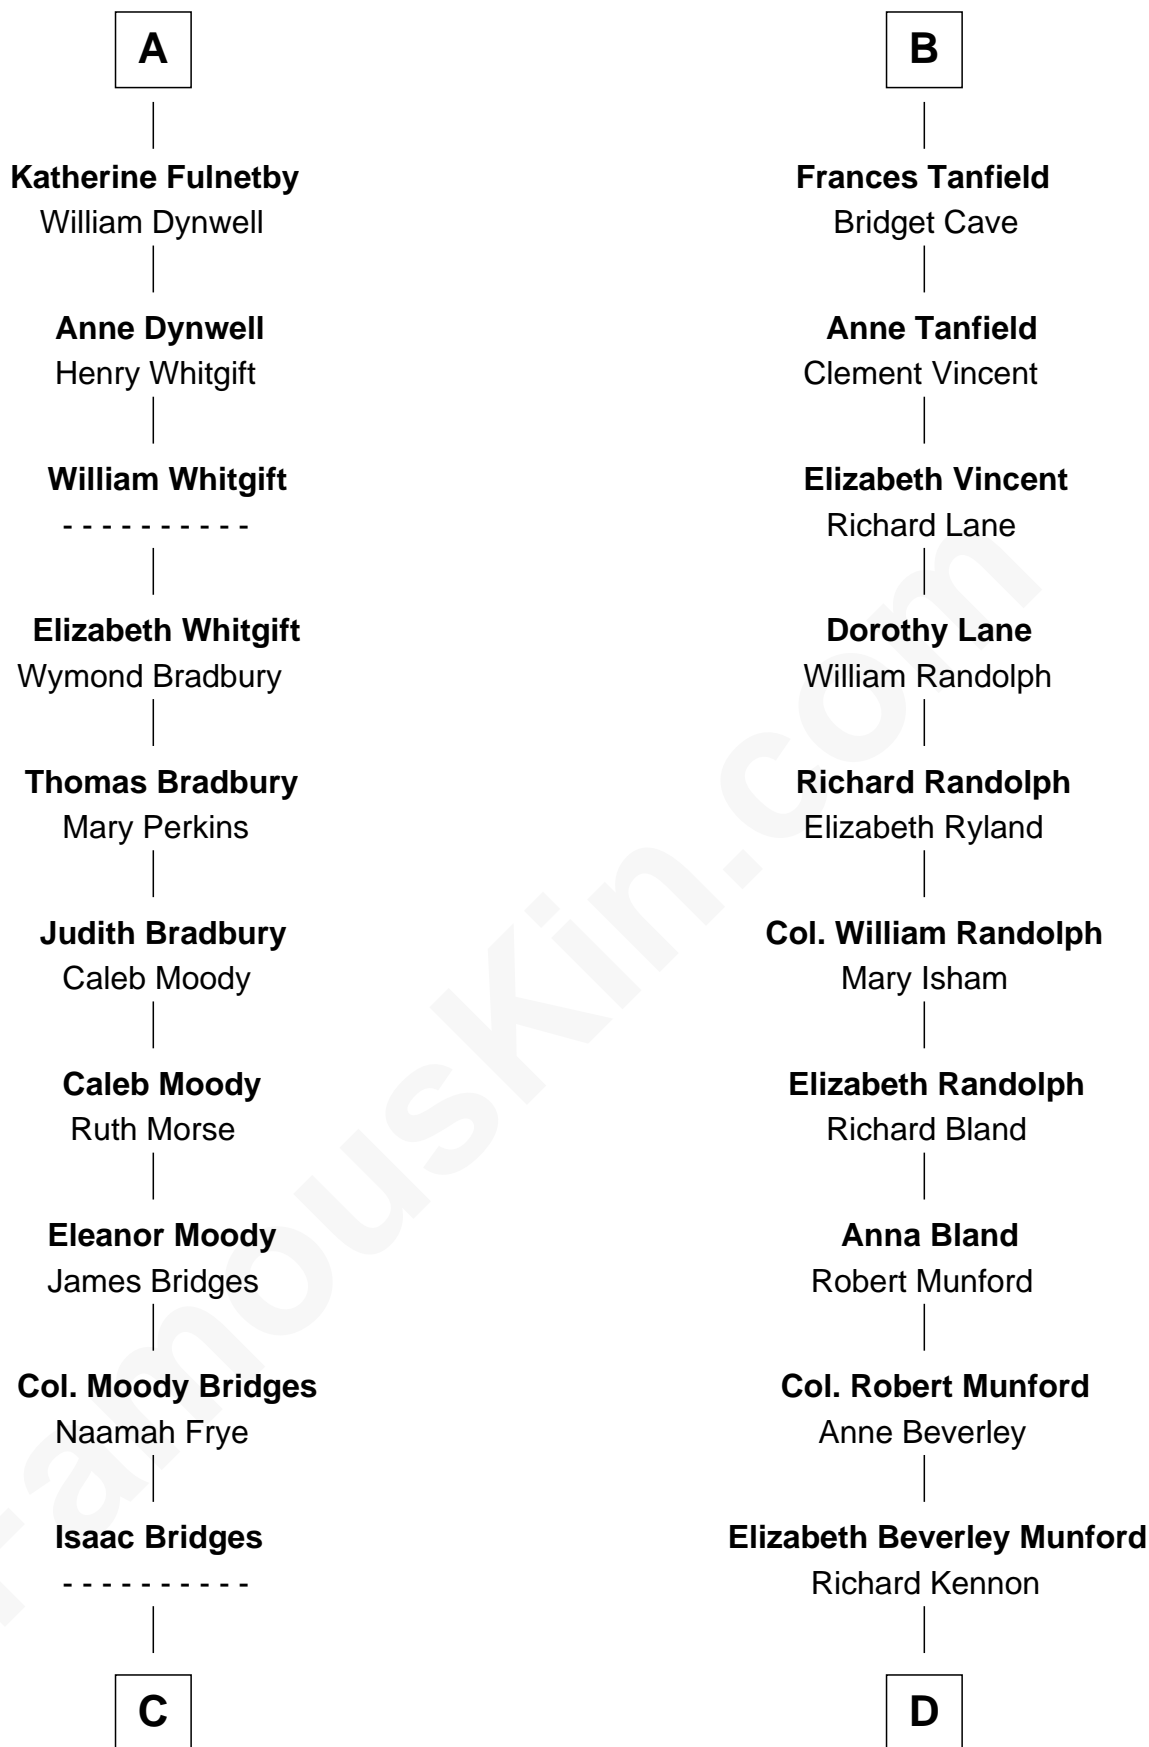

FamousKin.com Relationship Chart of

Owen Brewster

54th Governor of Maine

20th cousin 1 time removed of

Upton Sinclair

Pulitzer Prize Winning Novelist

Bartholomew de Badlesmere

Margaret de Clare

Margery de Badlesmere

Sir William de Ros

Maud de Roos

John de Welles

John de Welles

Eleanor de Mowbray

Eudo de Welles

Maud de Greystoke

Sir William de Bohun

Elizabeth de Bohun

Sir Richard Fitzalan

Elizabeth Fitzalan

Sir Thomas Mowbray

Margaret Mowbray

Sir Robert Howard

Katherine Howard

Sir Edward Neville

Catherine Neville

Robert Tanfield

William Tanfield

Elizabeth Stavely

B

C

Abiezer Bridges