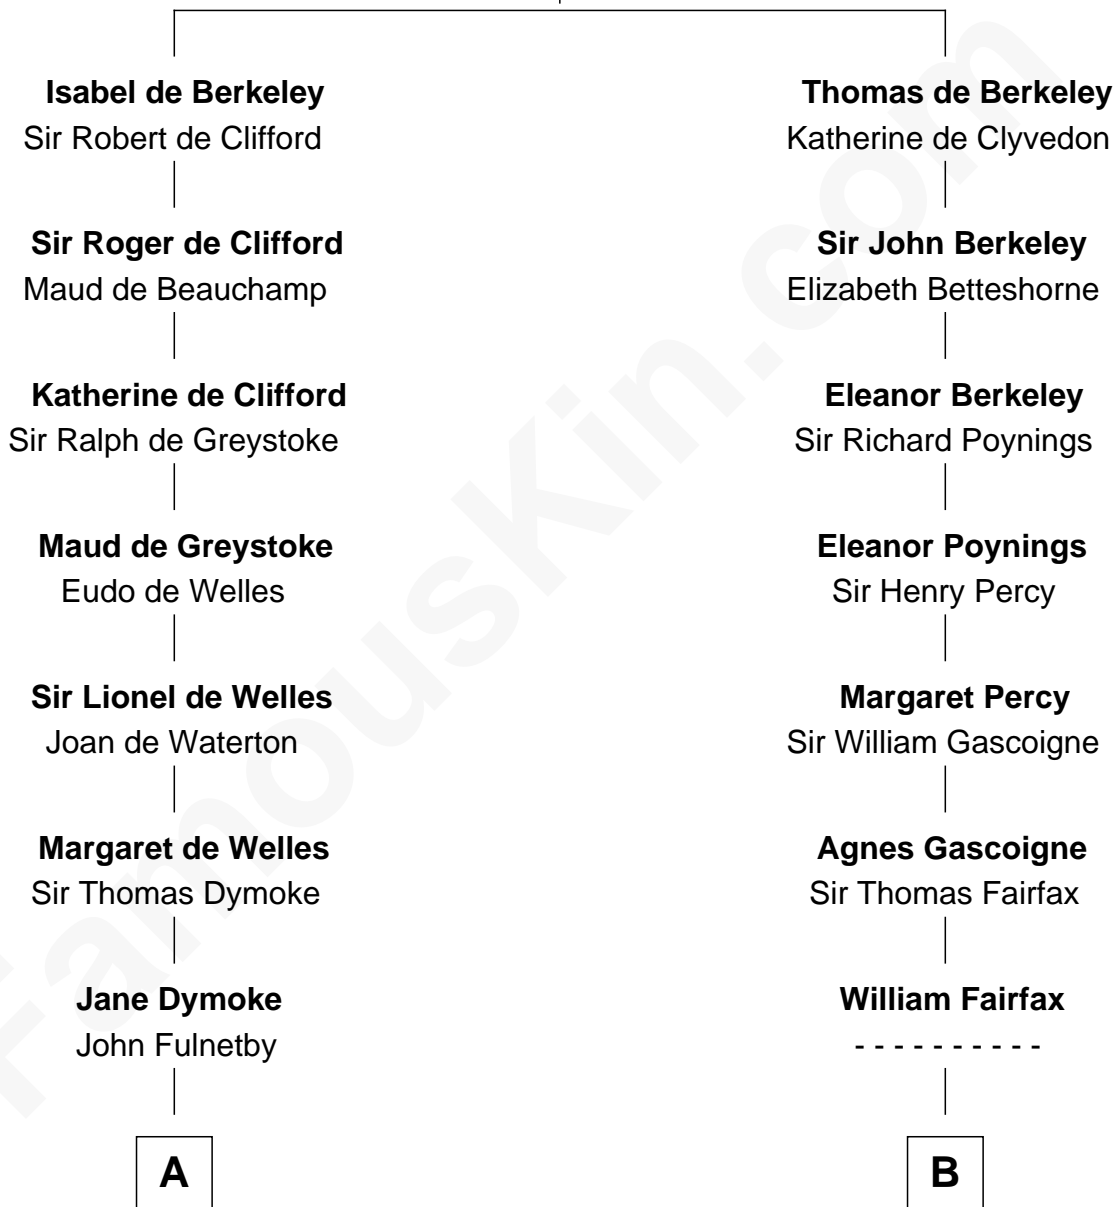

# FamousKin.com Relationship Chart of

**Owen Brewster**

*54th Governor of Maine*

19th cousin 2 times removed of

**Guy Ritchie**

*British Filmmaker*

**Sir Maurice de Berkeley**

Eve la Zouche

**C**

**Abiezer Bridges**  
Deborah Stover

**Rev. Otis Bridges**  
Margaret Owen

**Owen W. Bridges**  
Lydia A. -----

**Carrie S. Bridges**  
William Edmund Brewster

**Owen Brewster**  
*54th Governor of Maine*

**D**

**Doris Margaretta McLaughlin**  
Stuart John Ritchie

**John Vivian Ritchie**  
Amber Mary Parkinson

**Guy Ritchie**  
*British Filmmaker*