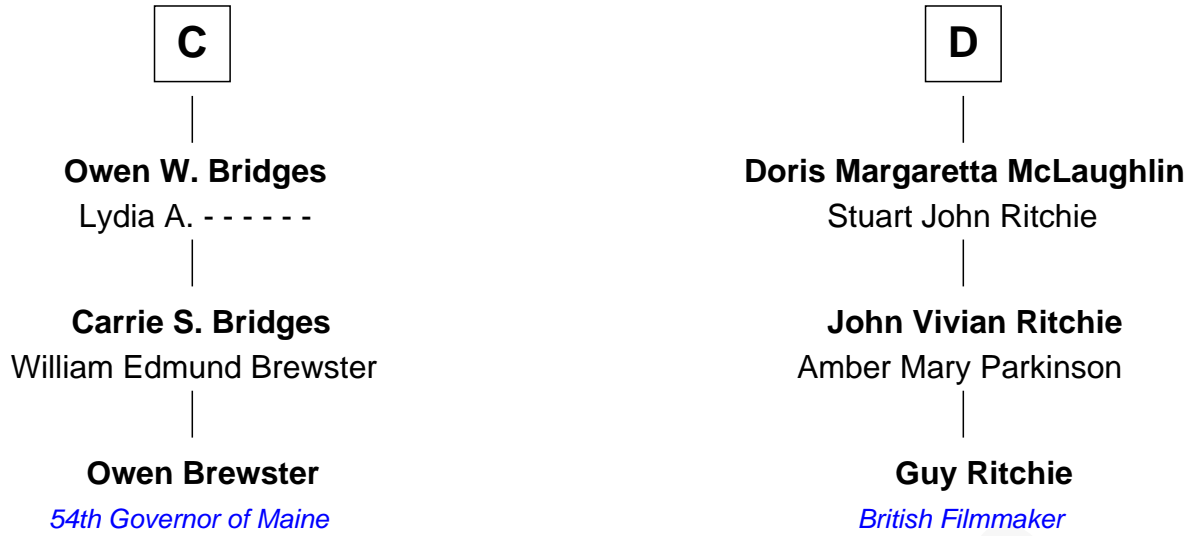

FamousKin.com Relationship Chart of

Owen Brewster

54th Governor of Maine

19th cousin of

Guy Ritchie

British Filmmaker

John de Mowbray
Elizabeth de Segrave

Eleanor de Mowbray

John de Welles

Eudo de Welles

Maud de Greystoke

Sir Lionel de Welles

Joan de Waterton

Margaret de Welles

Sir Thomas Dymoke

Jane Dymoke

Margaret Mowbray

Sir Robert Howard

Sir John Howard

Katherine Moleyns

Margaret Howard

Sir John Wyndham

Sir Thomas Wyndham

Eleanor Scrope

Margaret Wyndham

Sir Andrew Luttrell

Margaret Luttrell

Peter Edgcumbe

B

FamousKin.com