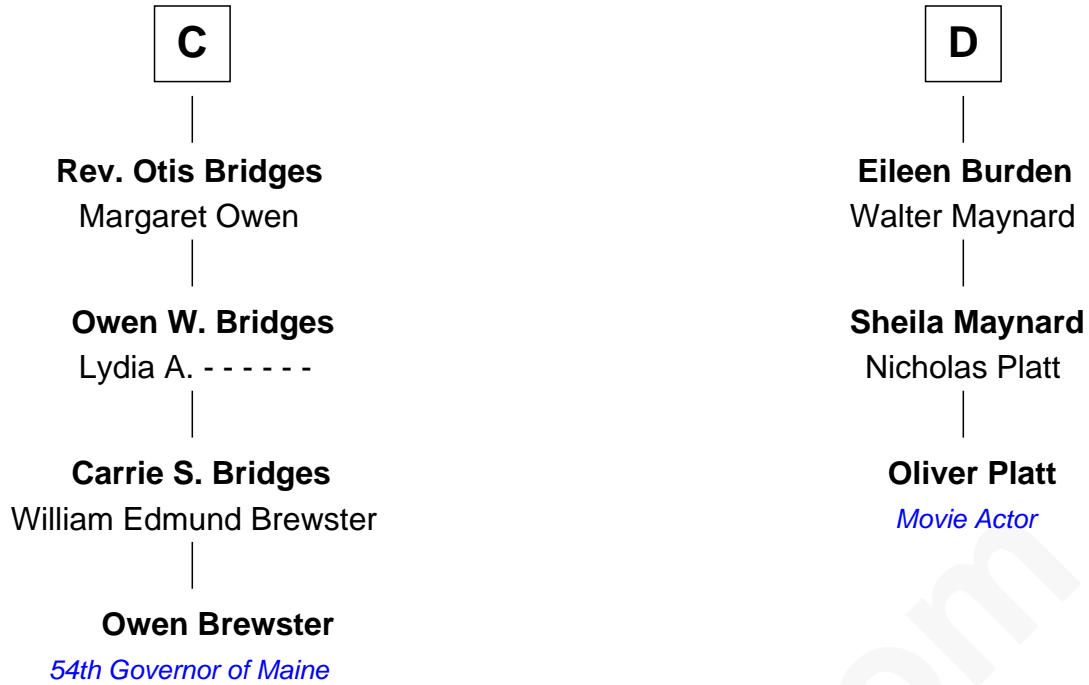

# FamousKin.com Relationship Chart of

**Owen Brewster**

*54th Governor of Maine*

19th cousin 1 time removed of

**Oliver Platt**

*Movie Actor*

**Sir Thomas de Beauchamp**

Katherine de Mortimer

FamousKin.com