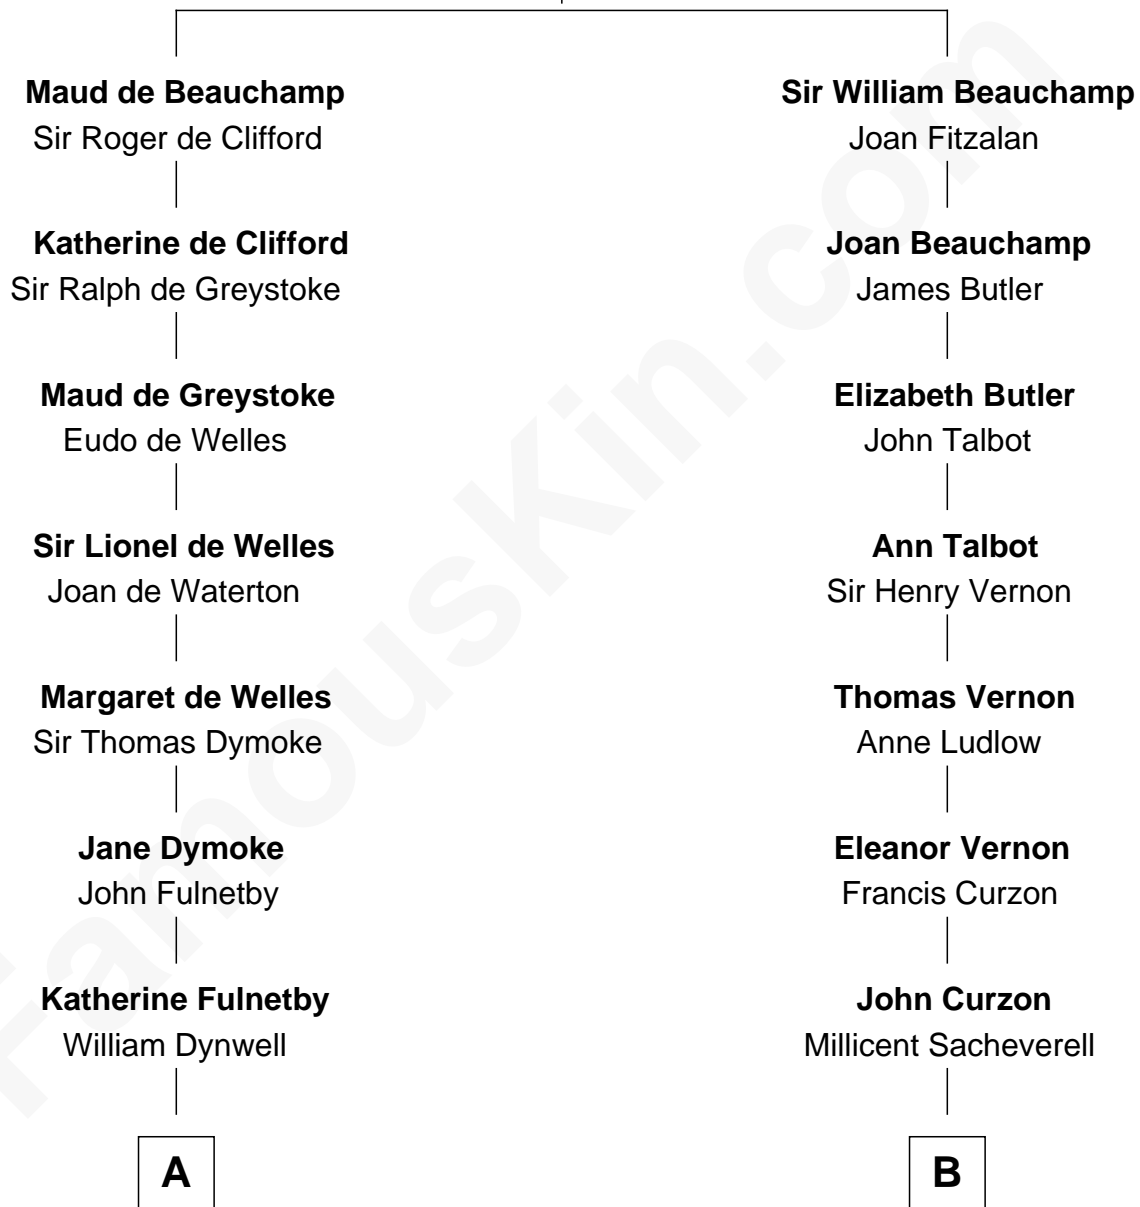

# FamousKin.com Relationship Chart of

**Owen Brewster**

*54th Governor of Maine*

19th cousin 1 time removed of

**Oliver Platt**

*Movie Actor*

**Sir Thomas de Beauchamp**

Katherine de Mortimer

FamousKin.com