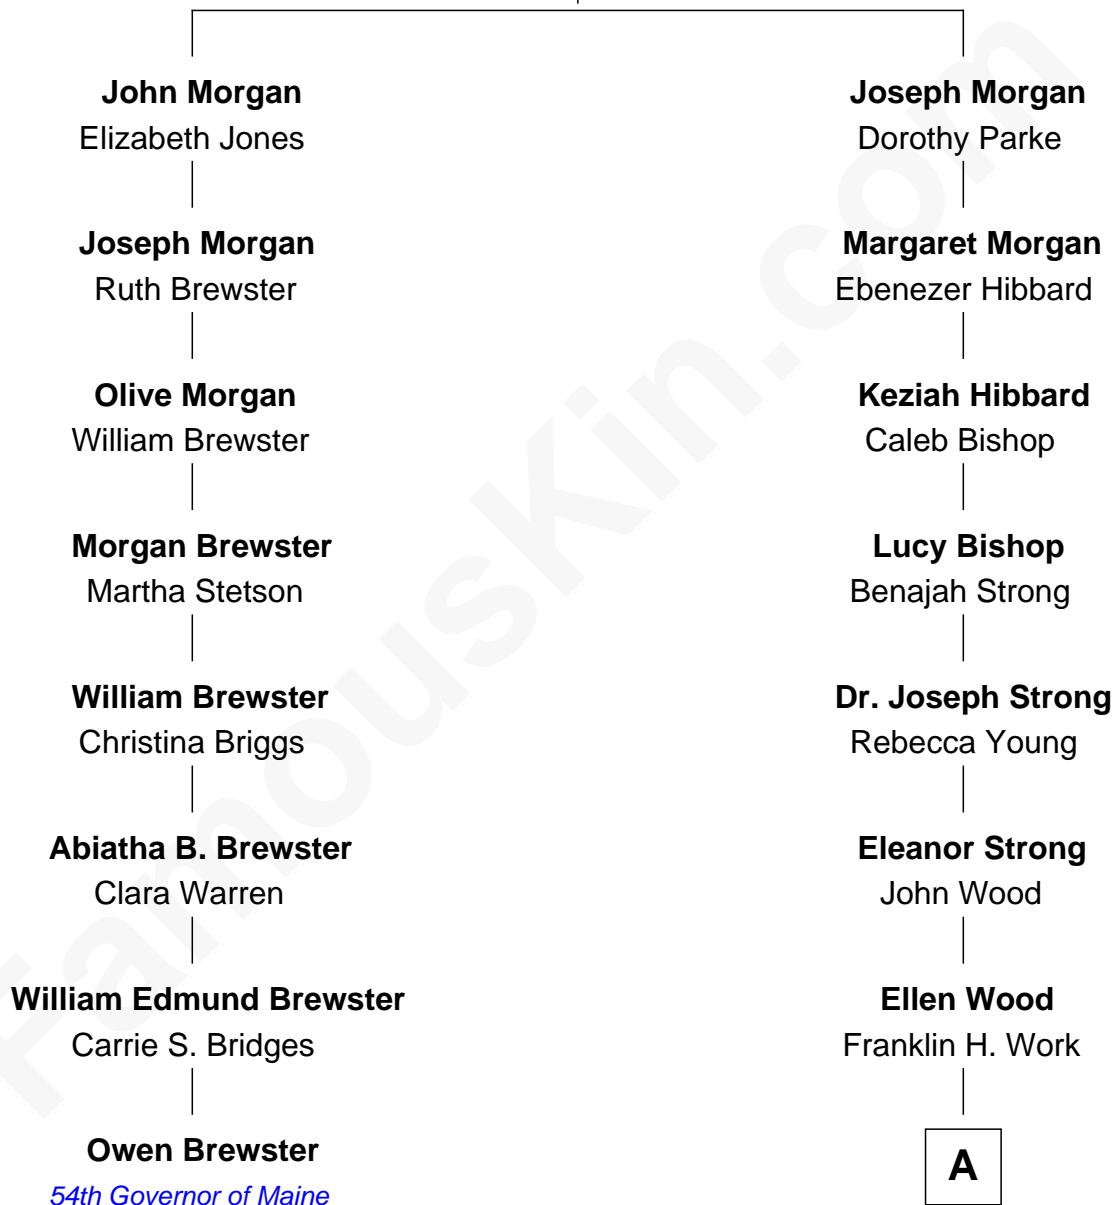

# FamousKin.com Relationship Chart of

**Owen Brewster**

*54th Governor of Maine*

7th cousin 4 times removed of

**Oliver Platt**

*Movie Actor*

**James Morgan**

Margery Hill

**A**

**Frances Eleanor Work**  
James Boothby Burke Roche

**Cynthia Burke Roche**  
Arthur Scott Burden

**Eileen Burden**  
Walter Maynard

**Sheila Maynard**  
Nicholas Platt

**Oliver Platt**  
*Movie Actor*