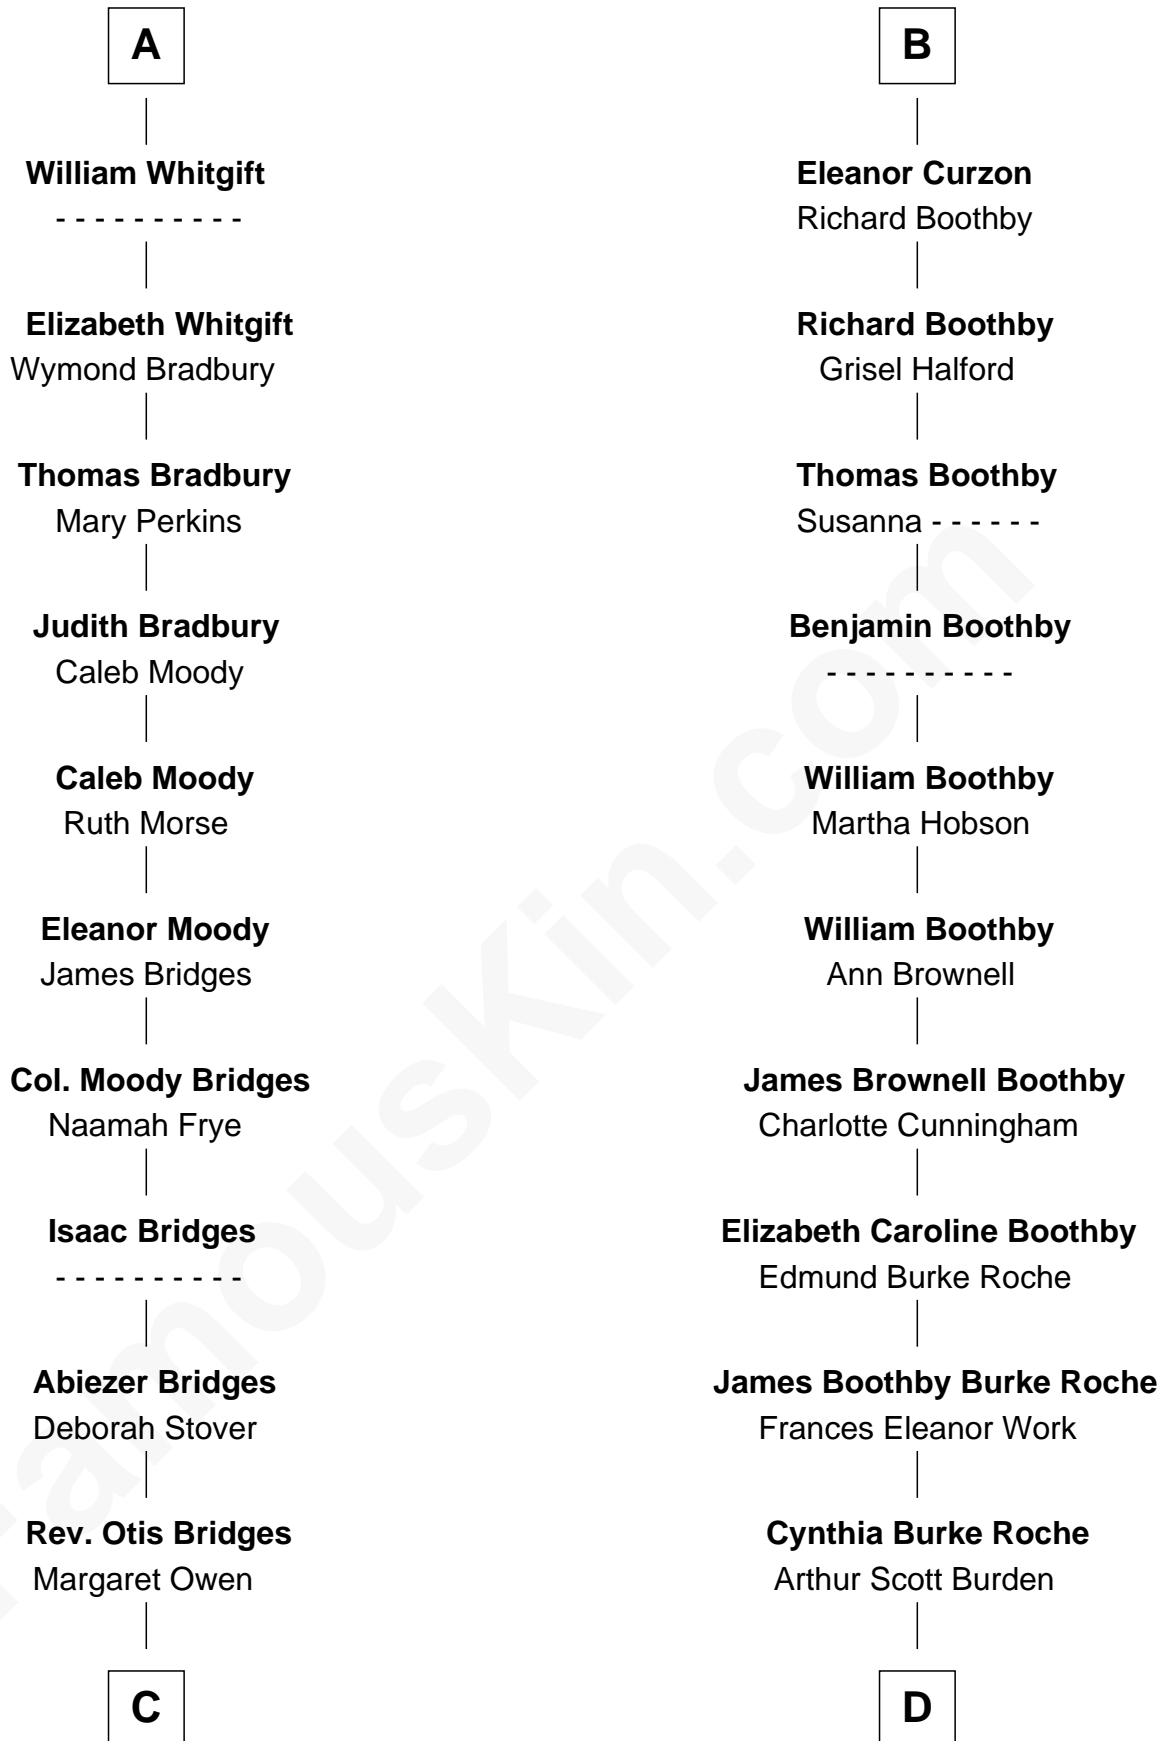

FamousKin.com Relationship Chart of

Owen Brewster

54th Governor of Maine

19th cousin of

Oliver Platt

Movie Actor

John de Welles

Maud de Roos

John de Welles
Eleanor de Mowbray

Eudo de Welles
Maud de Greystoke

Sir Lionel de Welles
Joan de Waterton

Margaret de Welles
Sir Thomas Dymoke

Jane Dymoke
John Fulnetby

Katherine Fulnetby
William Dynwell

Anne Dynwell
Henry Whitgift

A

Anne de Welles
James Butler

James Butler
Joan Beauchamp

Elizabeth Butler
John Talbot

Ann Talbot
Sir Henry Vernon

Thomas Vernon
Anne Ludlow

Eleanor Vernon
Francis Curzon

John Curzon
Millicent Sacheverell

B

C

Owen W. Bridges

Lydia A. -----

Carrie S. Bridges

William Edmund Brewster

Owen Brewster

54th Governor of Maine