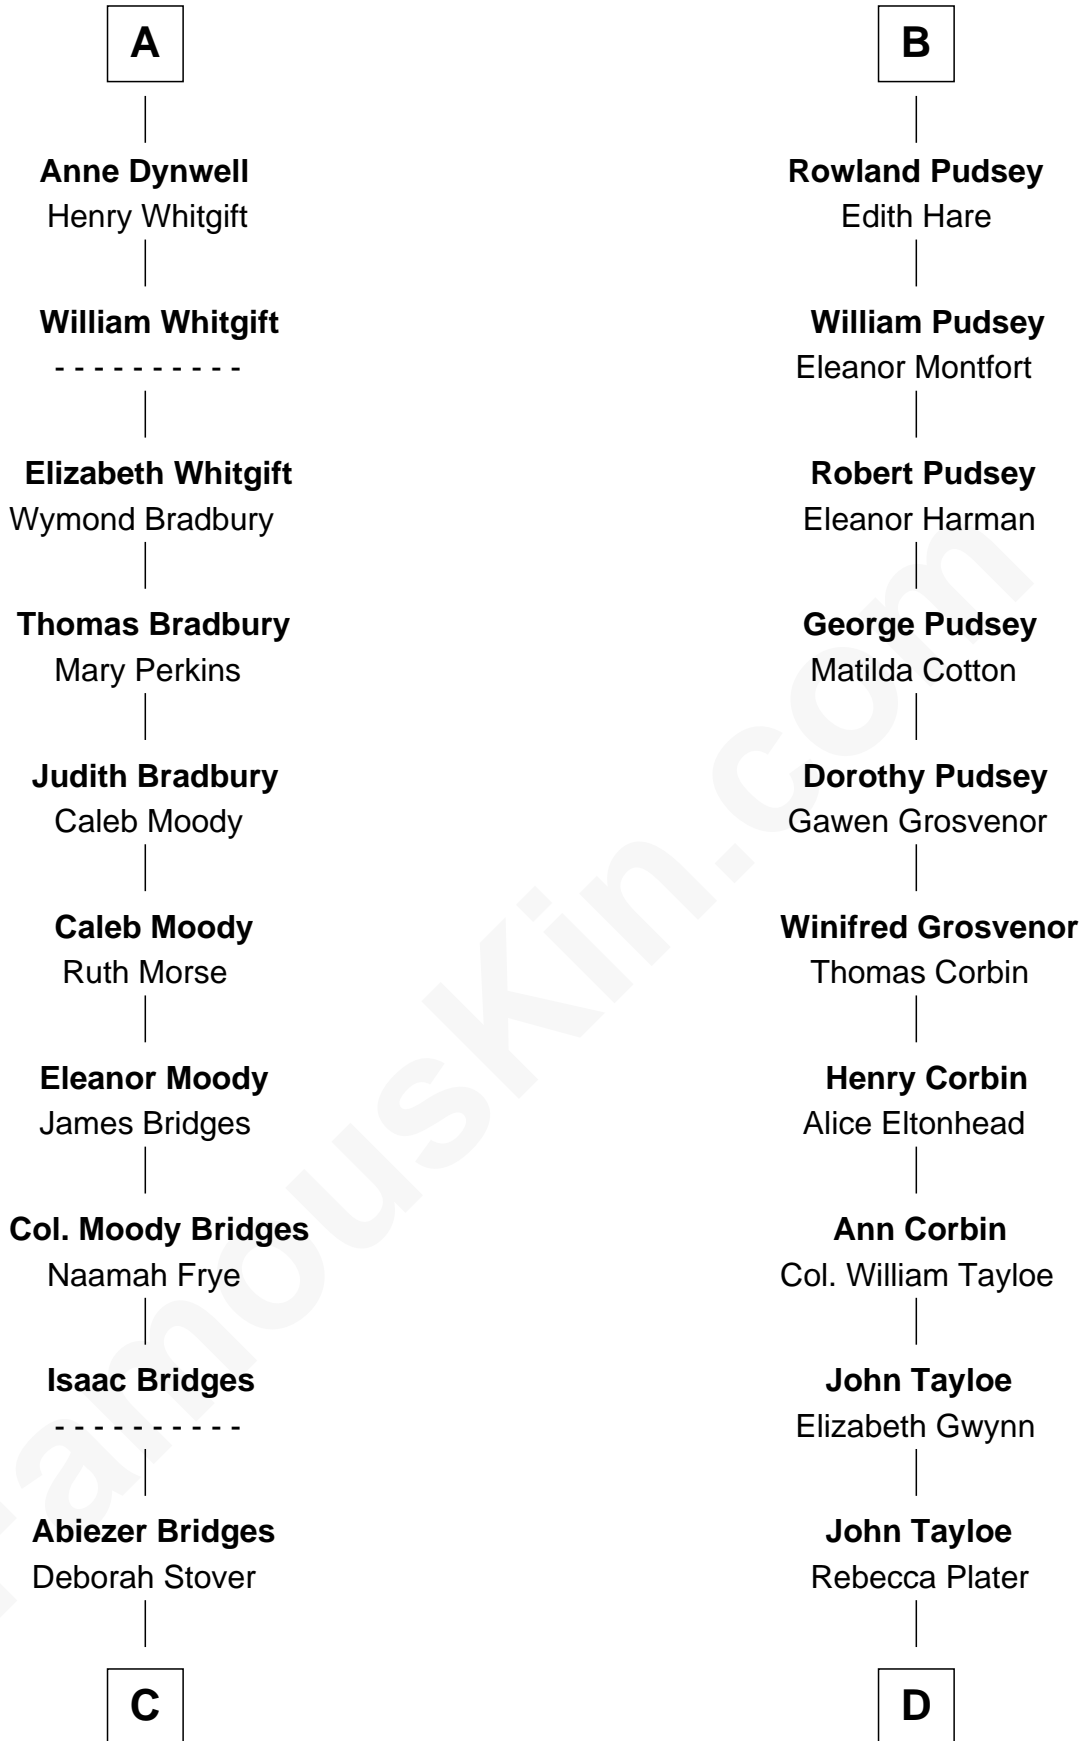

# FamousKin.com Relationship Chart of

**Owen Brewster**

*54th Governor of Maine*

20th cousin 1 time removed of

**Thomas Hunt Morgan**

*Nobel Prize Winner in Physiology or Medicine*

**C**

**Rev. Otis Bridges**

Margaret Owen

**Owen W. Bridges**

Lydia A. -----

**Carrie S. Bridges**

William Edmund Brewster

**Owen Brewster**

*54th Governor of Maine*

**D**

**Elizabeth Tayloe**

Col. Edward Lloyd

**Mary Tayloe Lloyd**

Francis Scott Key

**Elizabeth Phoebe Key**

Charles Howard

**Ellen Key Howard**

Charlton Hunt Morgan

**Thomas Hunt Morgan**

*Nobel Prize Winner*

FamousKin.com