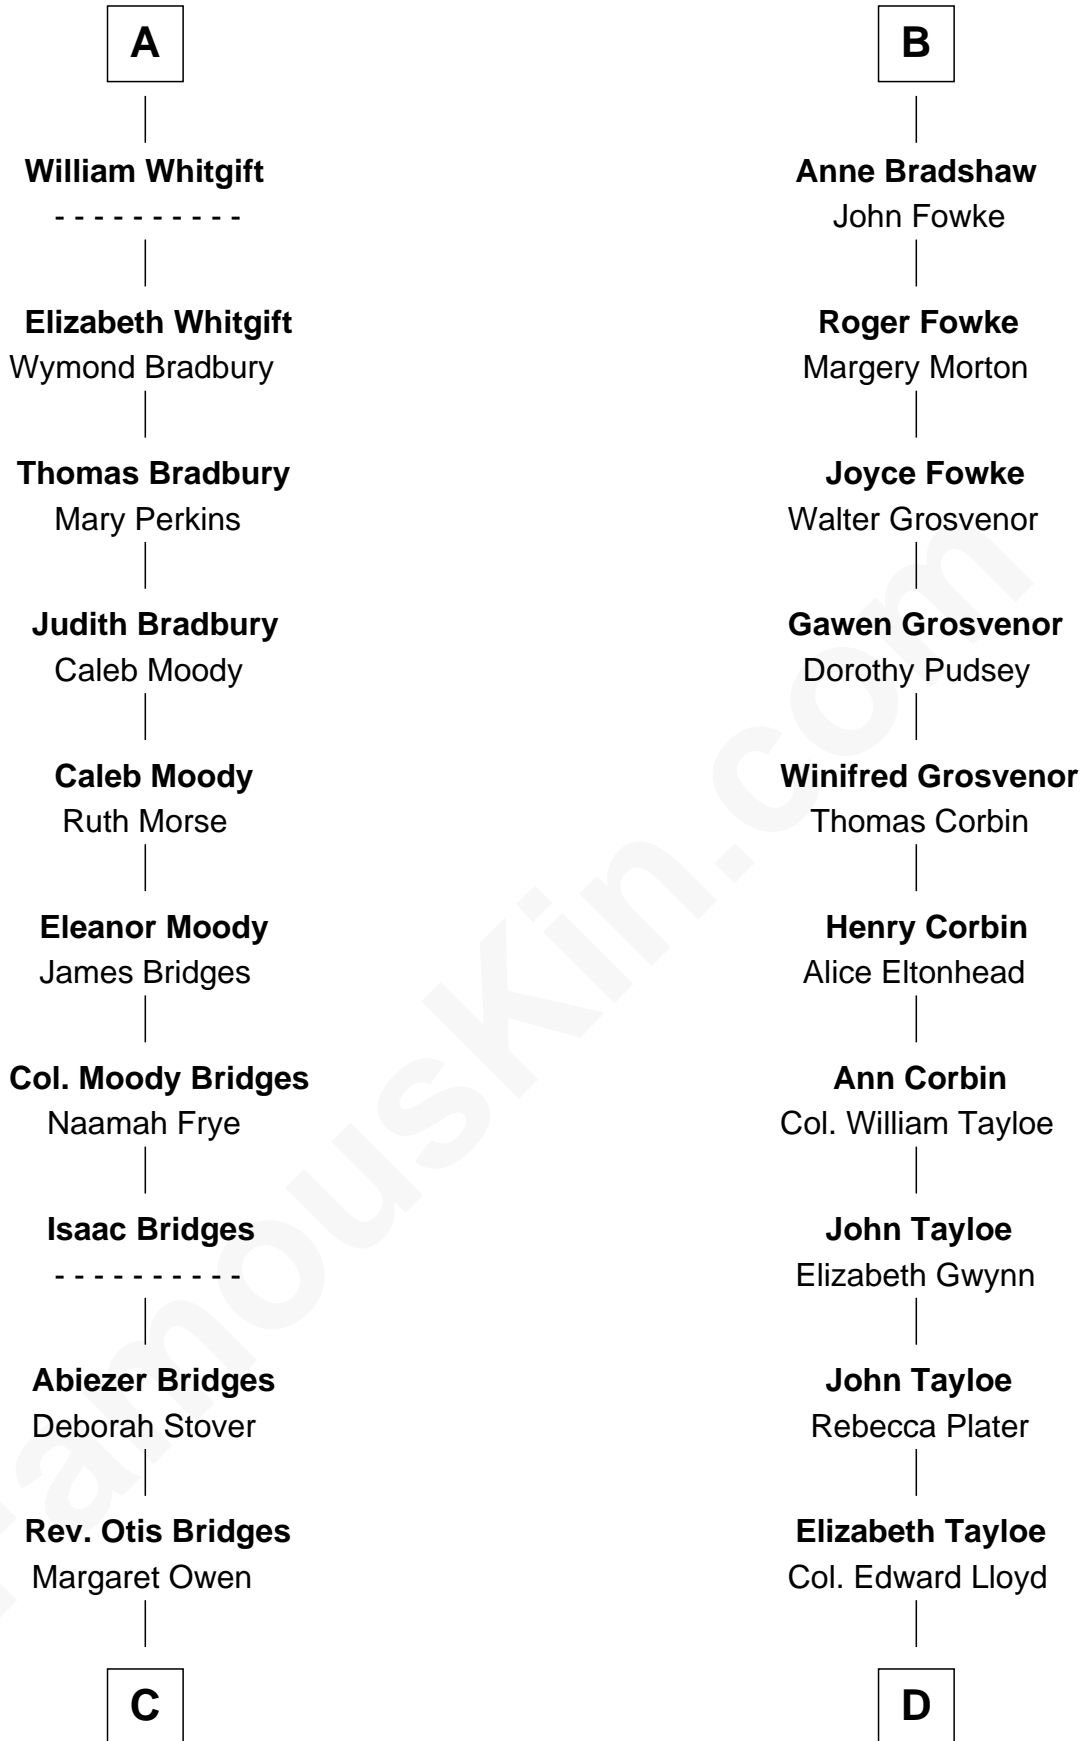

# FamousKin.com Relationship Chart of

**Owen Brewster**

*54th Governor of Maine*

19th cousin 1 time removed of

**Thomas Hunt Morgan**

*Nobel Prize Winner in Physiology or Medicine*

**John de Welles**

Maud de Roos

**Anne Dynwell**  
Henry Whitgift

**A**

**Margery de Welles**  
Stephen le Scrope

**Maude le Scrope**  
Sir Baldwin Freville

**Joyce Freville**  
Sir Roger Aston

**Sir Robert Aston**  
Isabel Brereton

**John Aston**  
Elizabeth Delves

**Margaret Aston**  
John Kinnersley

**Isabel Kinnersley**  
John Bradshaw

**B**

**C**

**Owen W. Bridges**

Lydia A. -----

**Carrie S. Bridges**

William Edmund Brewster

**Owen Brewster**

*54th Governor of Maine*

**D**

**Mary Tayloe Lloyd**

Francis Scott Key

**Elizabeth Phoebe Key**

Charles Howard

**Ellen Key Howard**