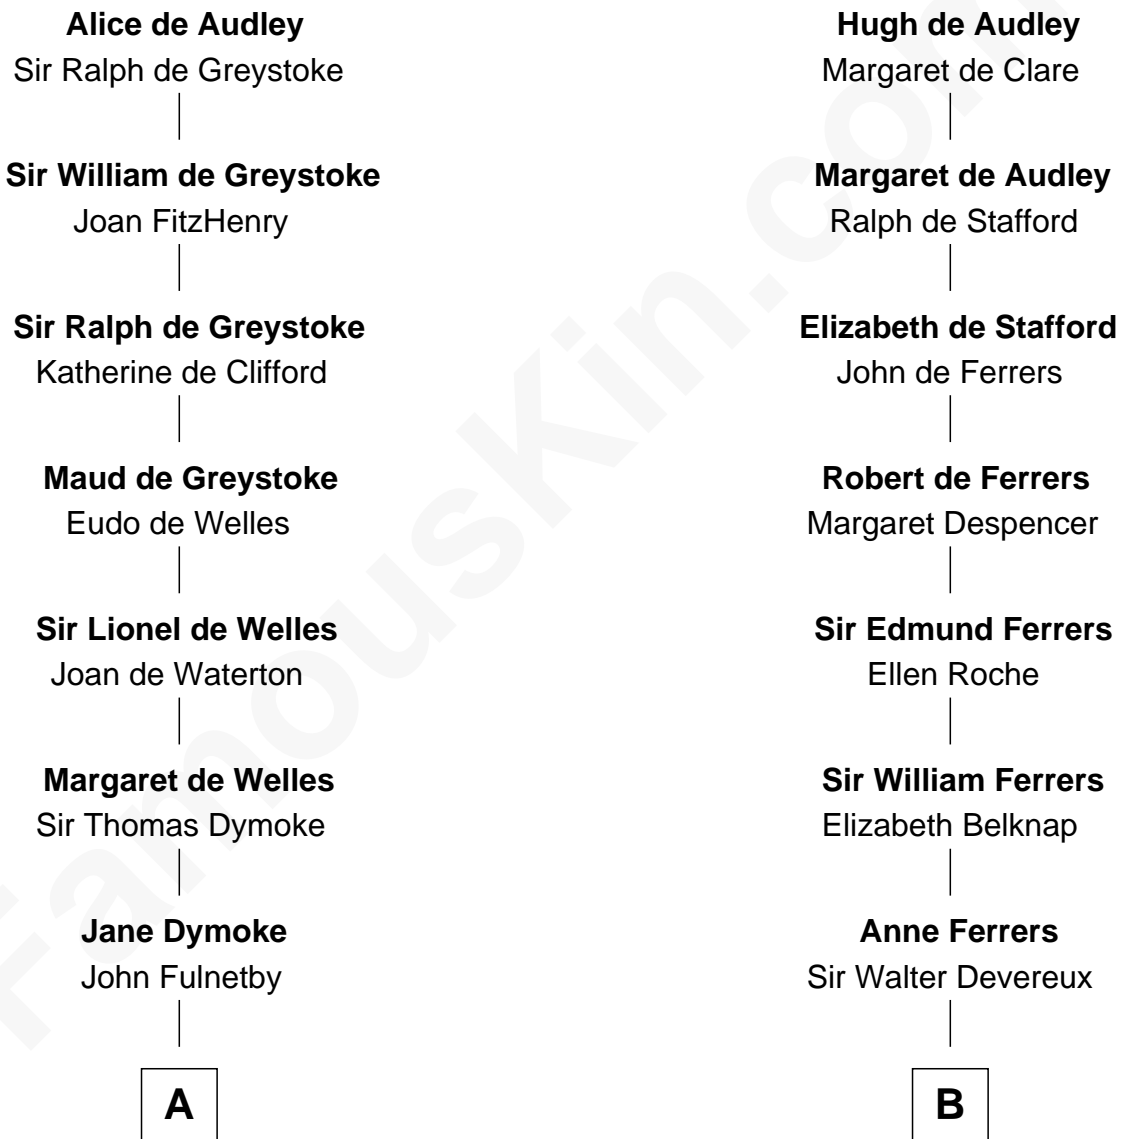

# FamousKin.com Relationship Chart of

**Owen Brewster**

*54th Governor of Maine*

20th cousin 1 time removed of

**Marjorie Post**

*Founder of General Foods*

**Sir Hugh I de Audley**

Iseult de Mortimer

William Edmund Brewster

**Owen Brewster**

*54th Governor of Maine*

**D**

**Erastus Lathrop**

Sarah Bailey

**Caroline Cushman Lathrop**

Charles Rollin Post