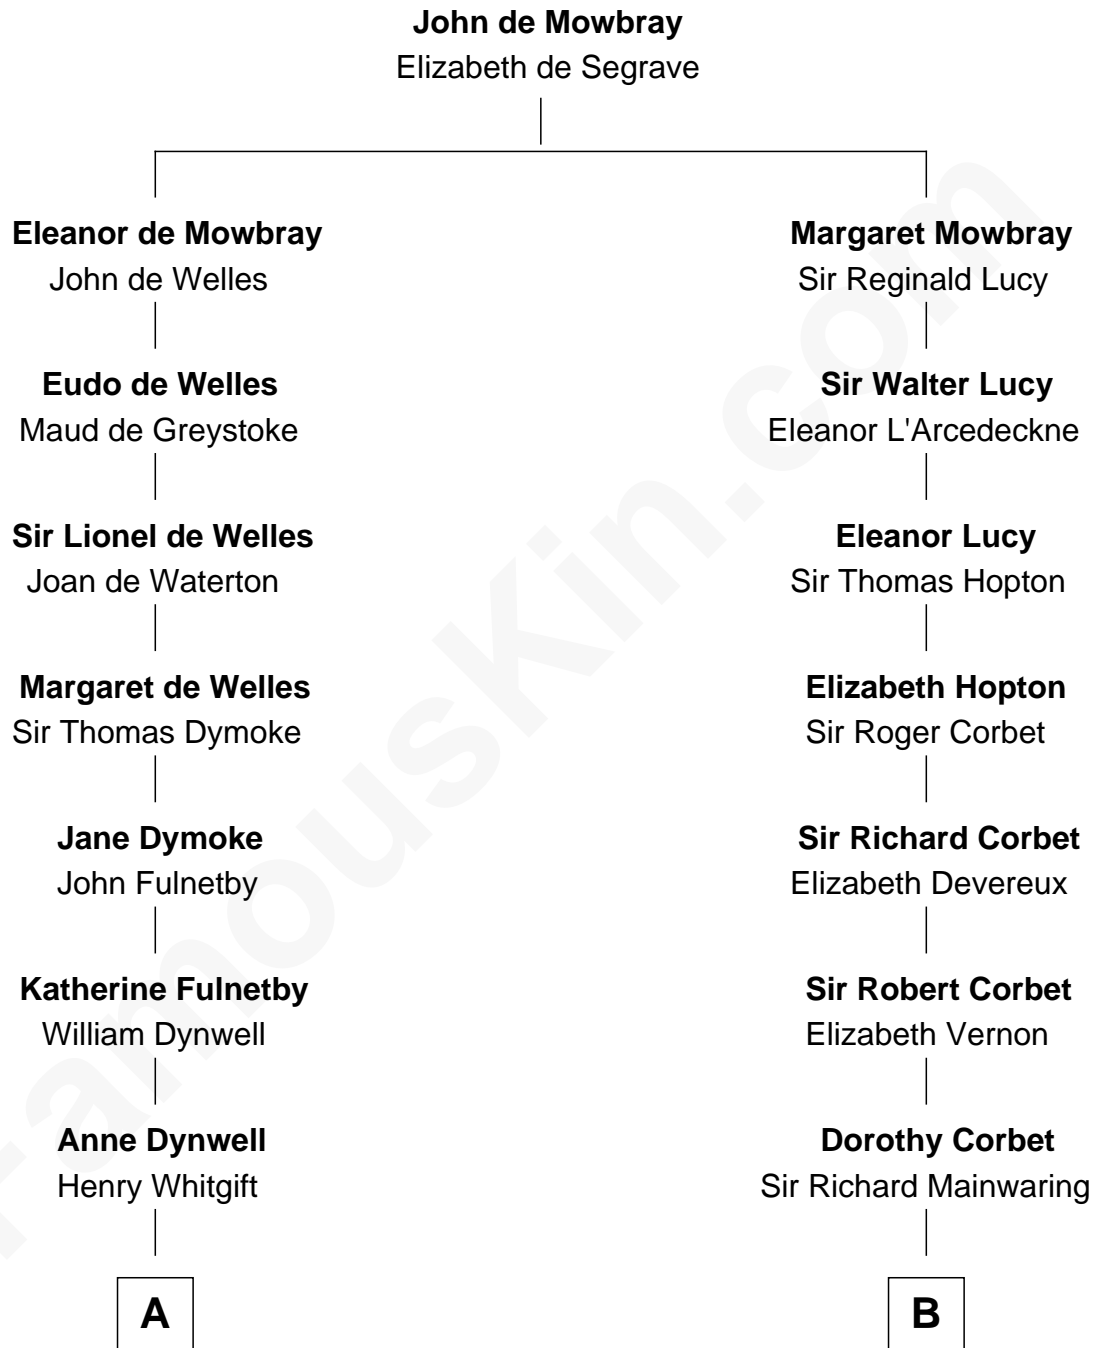

# FamousKin.com Relationship Chart of

**Owen Brewster**

*54th Governor of Maine*

17th cousin 2 times removed of

**Marjorie Post**

*Founder of General Foods*

**C**

—  
**Owen W. Bridges**

Lydia A. -----

—  
**Carrie S. Bridges**  
William Edmund Brewster

—  
**Owen Brewster**  
*54th Governor of Maine*

FamousKin.com