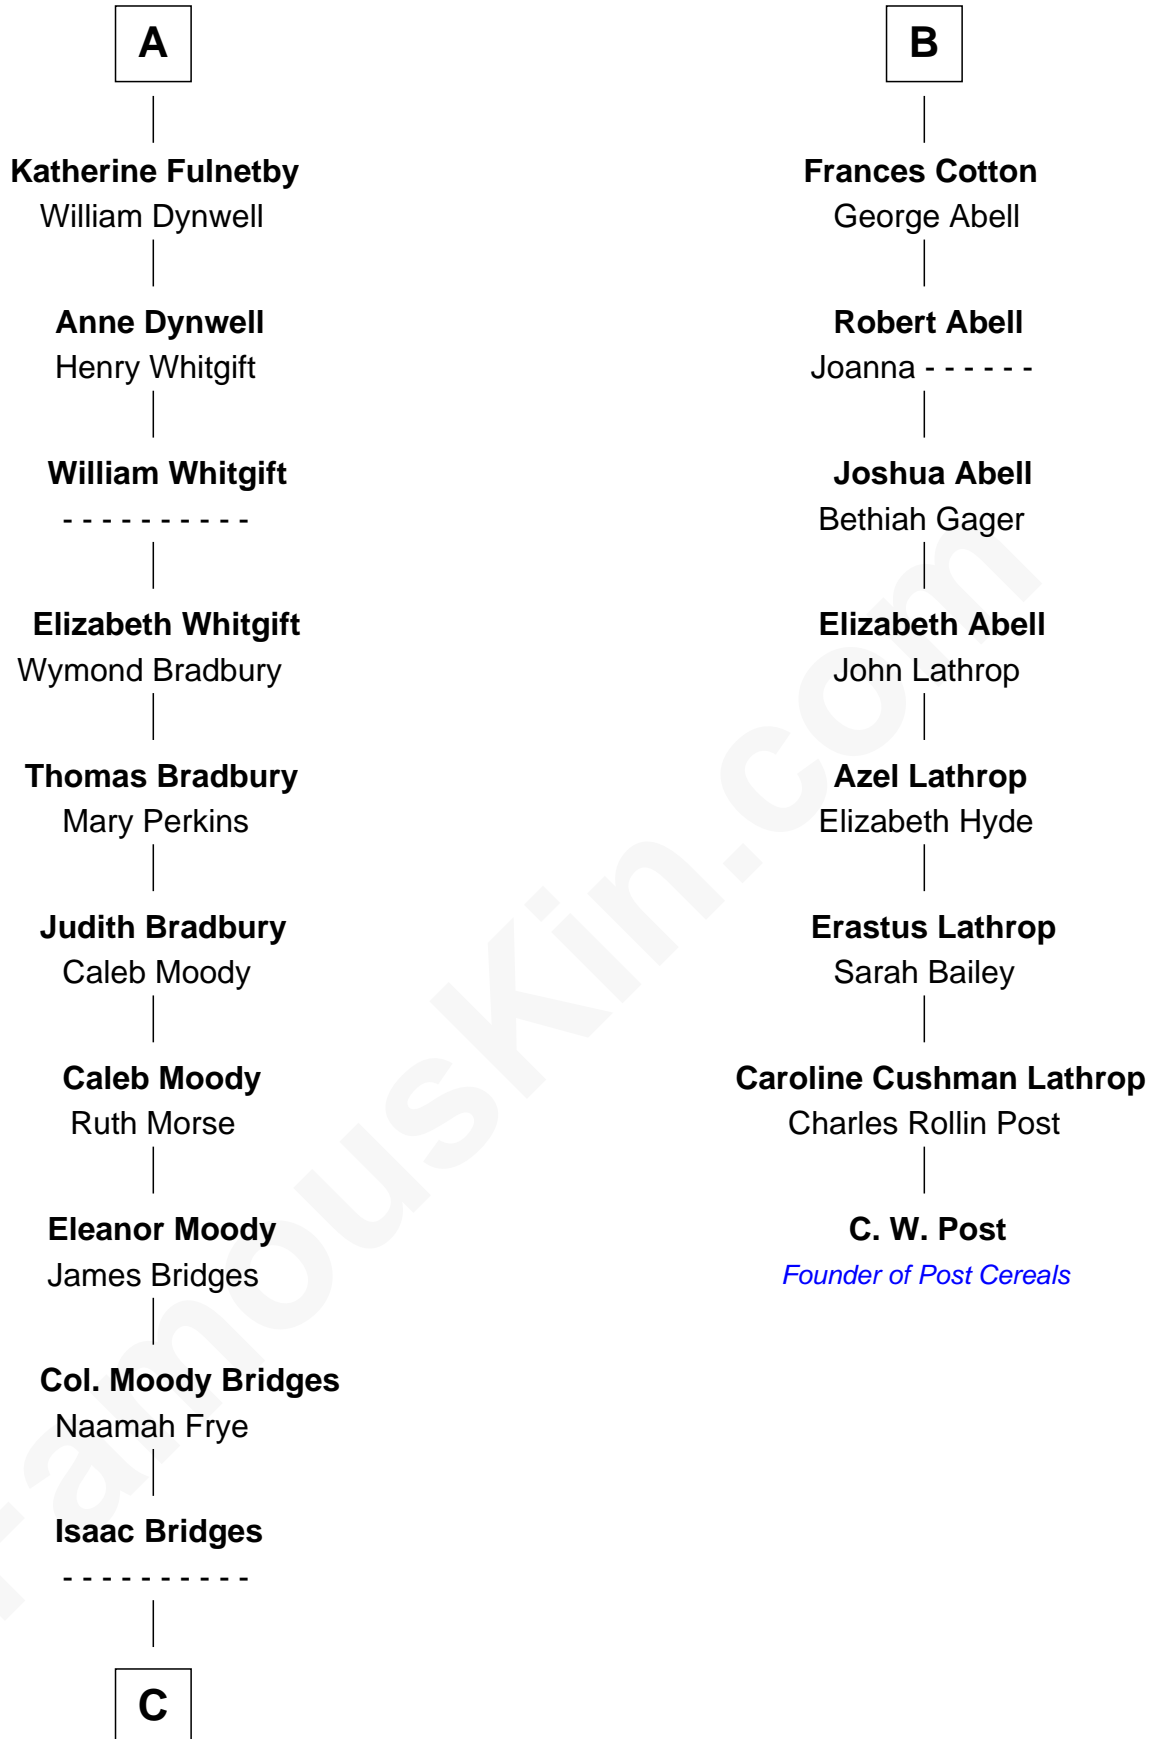

FamousKin.com Relationship Chart of

Owen Brewster

54th Governor of Maine

14th cousin 7 times removed of

C. W. Post

Founder of Post Cereals

Sir Maurice de Berkeley

Eve la Zouche

William Edmund Brewster

Owen Brewster

54th Governor of Maine

FamousKin.com