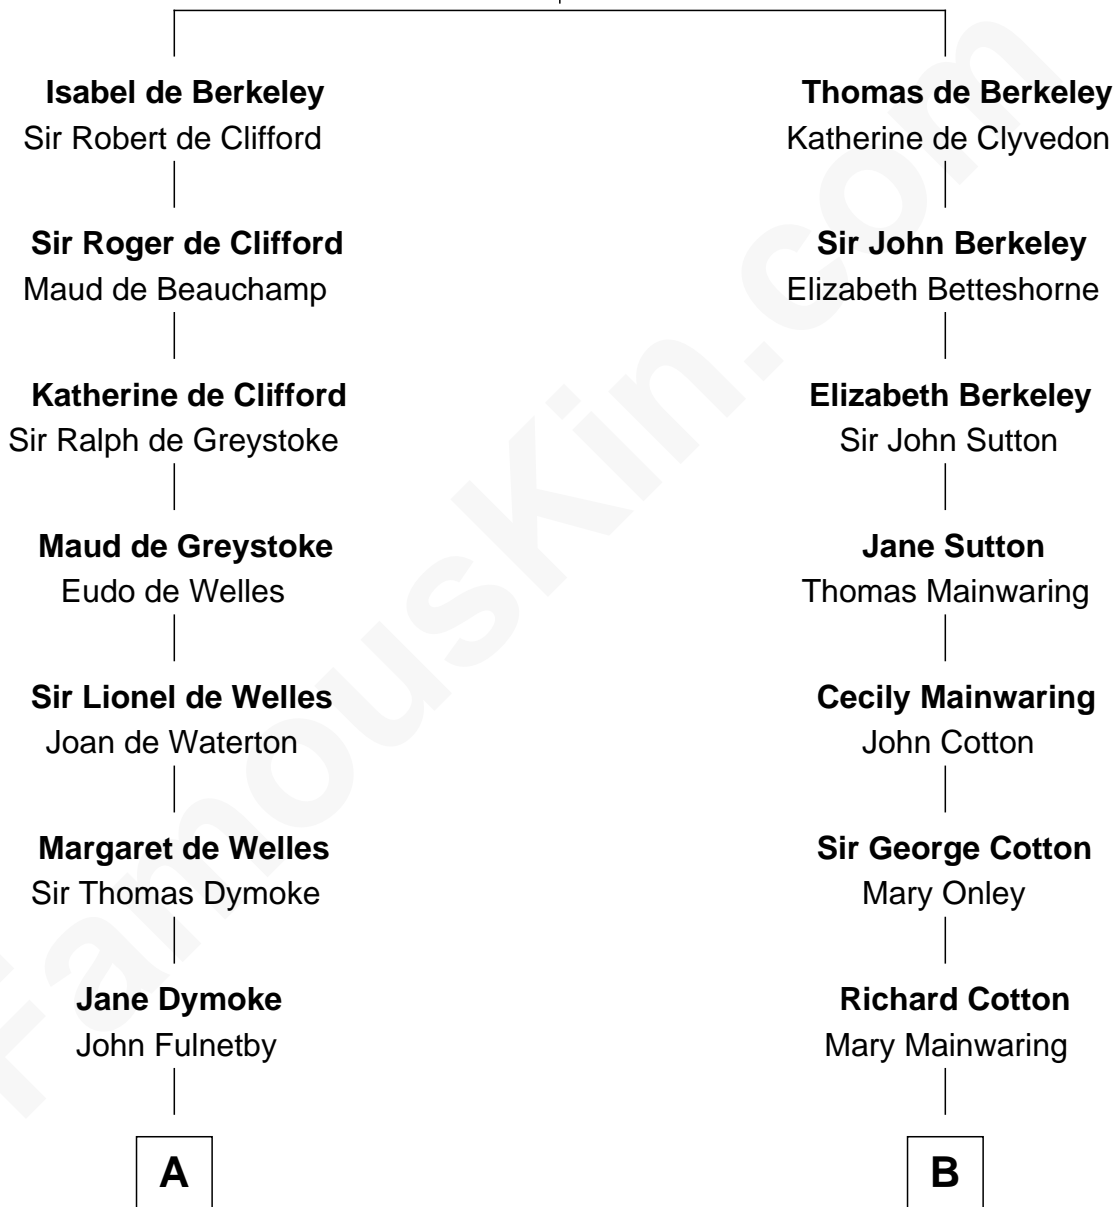

FamousKin.com Relationship Chart of

Owen Brewster

54th Governor of Maine

14th cousin 7 times removed of

C. W. Post

Founder of Post Cereals

Sir Maurice de Berkeley

Eve la Zouche

William Edmund Brewster

Owen Brewster

54th Governor of Maine

FamousKin.com