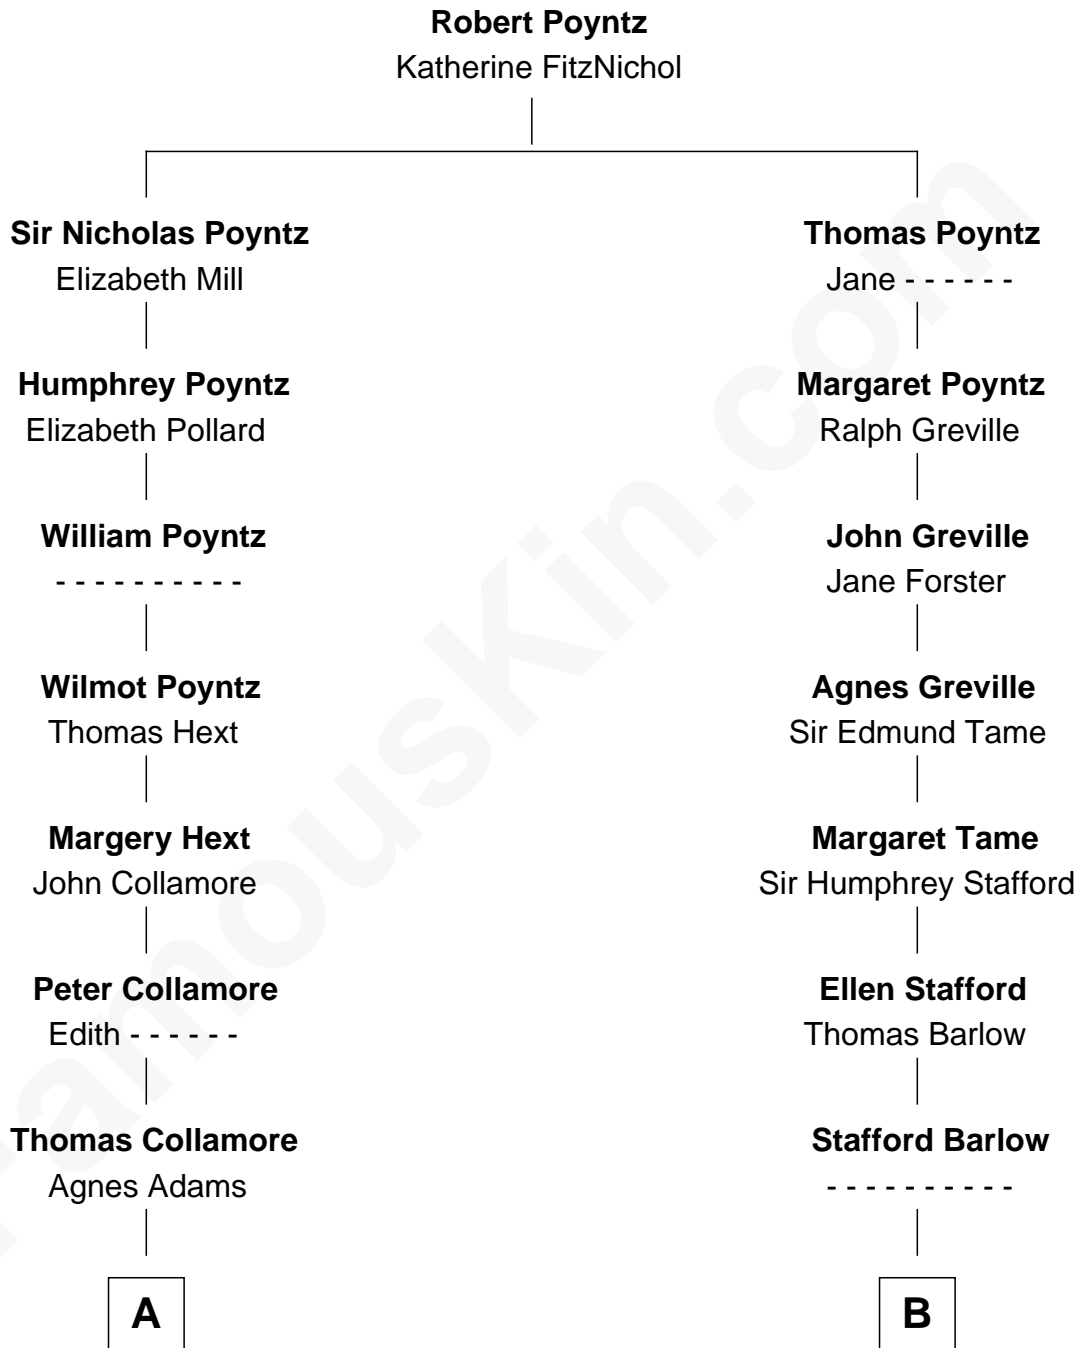

# FamousKin.com Relationship Chart of

**Owen Brewster**

*54th Governor of Maine*

15th cousin 3 times removed of

**Adlai Stevenson III**

*U.S. Senator from Illinois*

**C**

**Ellen Borden**

Adlai Ewing Stevenson

**Adlai Stevenson III**

*U.S. Senator from Illinois*

FamousKin.com