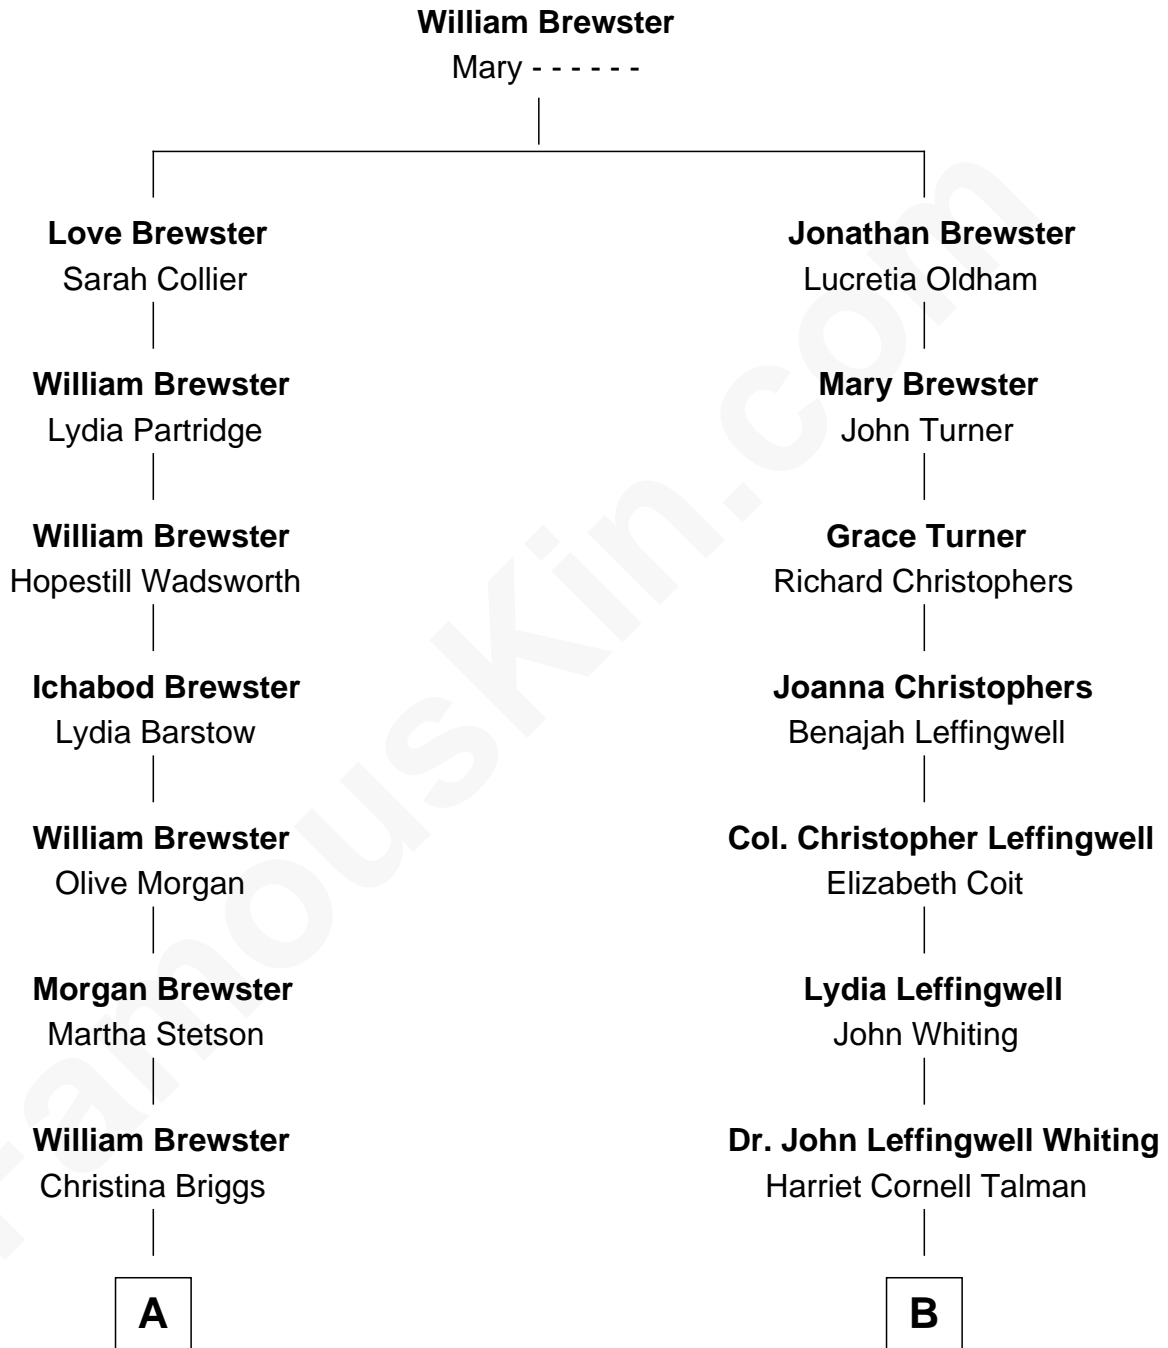

# FamousKin.com Relationship Chart of

**Owen Brewster**

*54th Governor of Maine*

9th cousin 2 times removed of

**Adlai Stevenson III**

*U.S. Senator from Illinois*

**A**

**Abiatha B. Brewster**

Clara Warren

**William Edmund Brewster**

Carrie S. Bridges

**Owen Brewster**

*54th Governor of Maine*

**B**

**John Talman Whiting**

Mary Sophia Hill

**Mary DeGama Whiting**

William Borden

**John Borden**

Ellen Wallace Waller

**Ellen Borden**

Adlai Ewing Stevenson

**Adlai Stevenson III**

*U.S. Senator from Illinois*