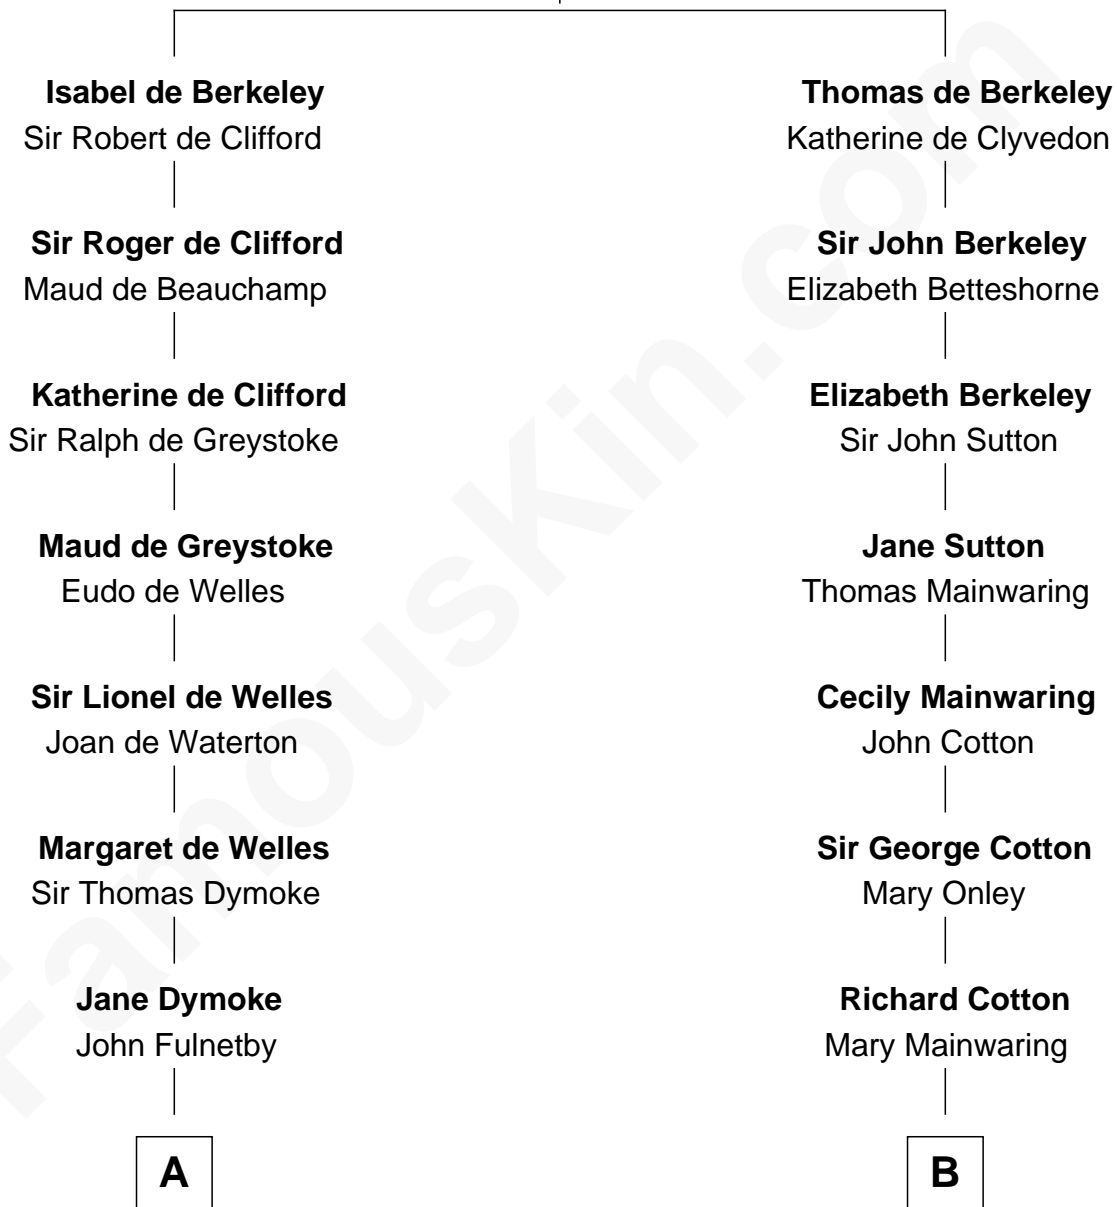

FamousKin.com Relationship Chart of

Owen Brewster

54th Governor of Maine

19th cousin 2 times removed of

Adlai Stevenson III

U.S. Senator from Illinois

Sir Maurice de Berkeley

Eve la Zouche

William Edmund Brewster

Owen Brewster

54th Governor of Maine

D

John Borden

Ellen Wallace Waller

Ellen Borden

Adlai Ewing Stevenson

Adlai Stevenson III

U.S. Senator from Illinois

FamousKin.com