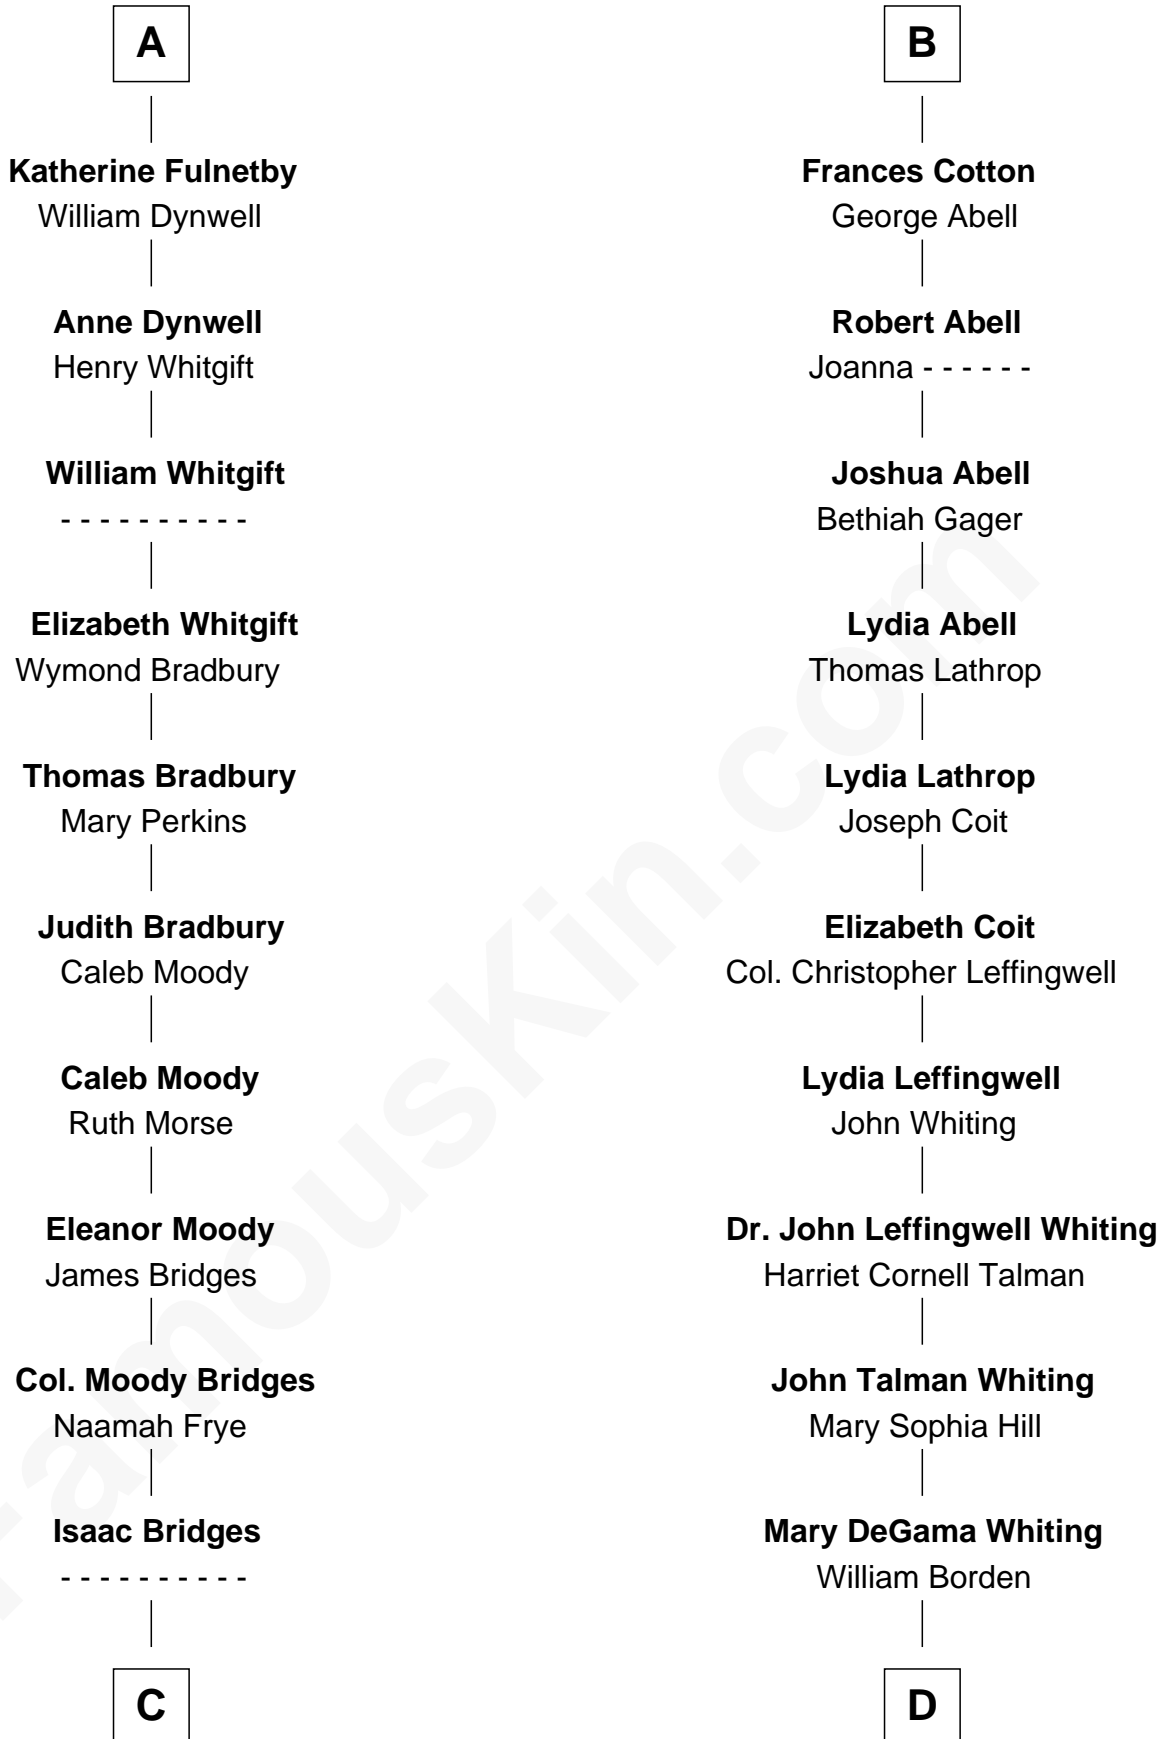

FamousKin.com Relationship Chart of

Owen Brewster

54th Governor of Maine

19th cousin 2 times removed of

Adlai Stevenson III

U.S. Senator from Illinois

Sir Maurice de Berkeley

Eve la Zouche

William Edmund Brewster

Owen Brewster

54th Governor of Maine

D

John Borden

Ellen Wallace Waller

Ellen Borden

Adlai Ewing Stevenson