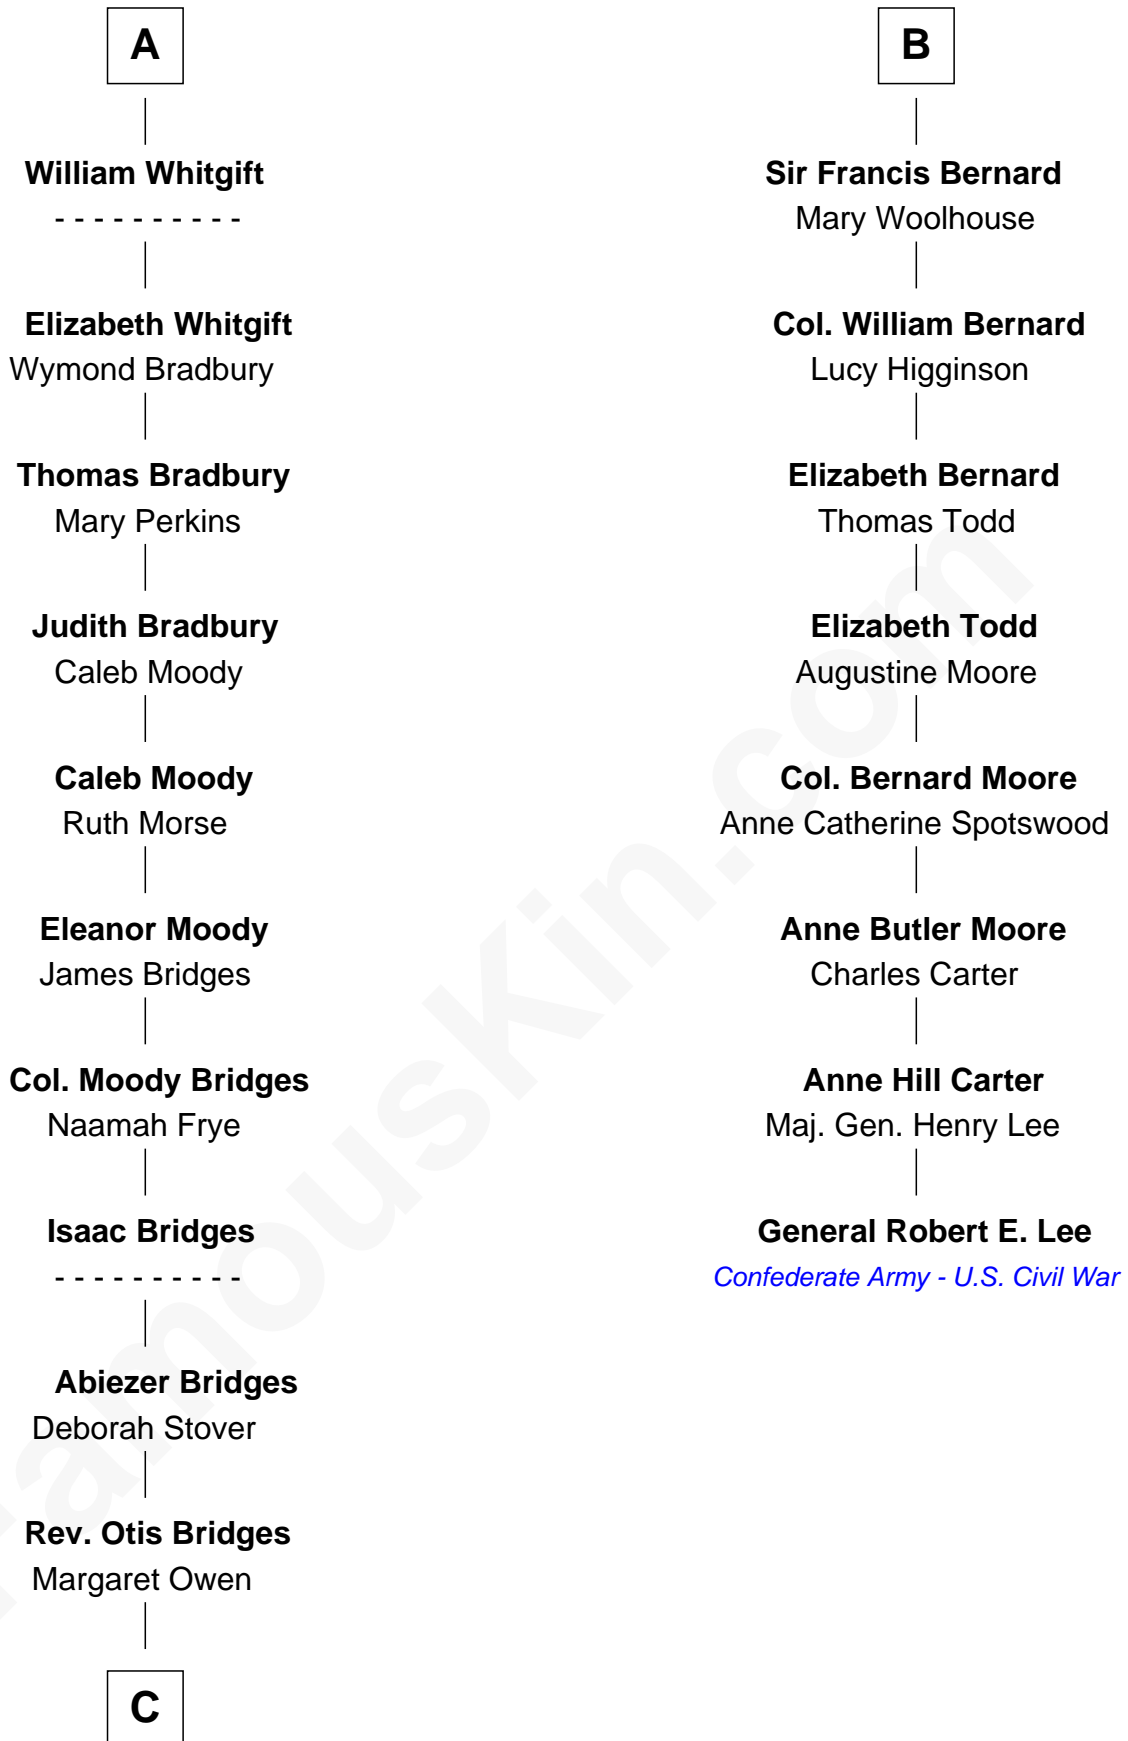

FamousKin.com Relationship Chart of

Owen Brewster

54th Governor of Maine

14th cousin 5 times removed of

General Robert E. Lee

Confederate Army - U.S. Civil War

John de Welles

Maud de Roos

John de Welles
Eleanor de Mowbray

Eudo de Welles
Maud de Greystoke

Sir Lionel de Welles
Joan de Waterton

Margaret de Welles
Sir Thomas Dymoke

Jane Dymoke
John Fulnetby

Katherine Fulnetby
William Dynwell

Anne Dynwell
Henry Whitgift

A

Margery de Welles
Stephen le Scrope

John le Scrope
Elizabeth Chaworth

Elizabeth le Scrope
Sir Henry le Scrope

Margaret Scrope
John Bernard

John Bernard
Margaret Daundelyn

John Bernard
Cecily Muscote

Francis Bernard
Alice Hazlewood

B

C

—
Owen W. Bridges

Lydia A. -----

—
Carrie S. Bridges
William Edmund Brewster

—
Owen Brewster
54th Governor of Maine

FamousKin.com