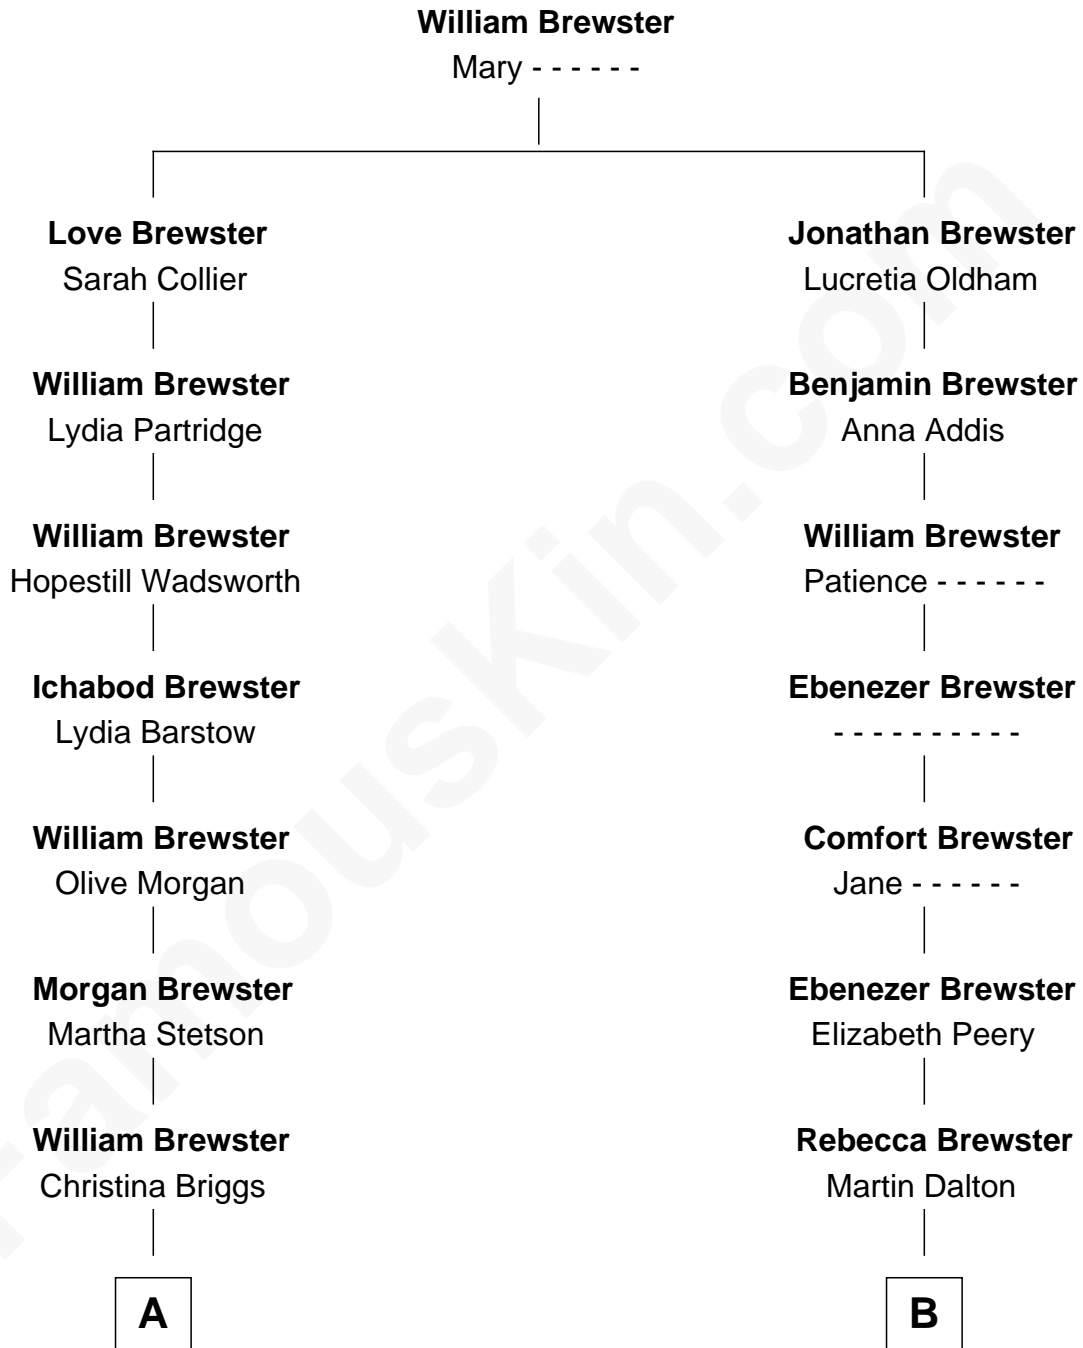

FamousKin.com Relationship Chart of

Owen Brewster

54th Governor of Maine

9th cousin 2 times removed of

Ashley Judd

TV and Movie Actress

A

Abiatha B. Brewster

Clara Warren

William Edmund Brewster

Carrie S. Bridges

Owen Brewster

54th Governor of Maine

B

Thomas Jefferson Dalton

Mary Malinda Crum