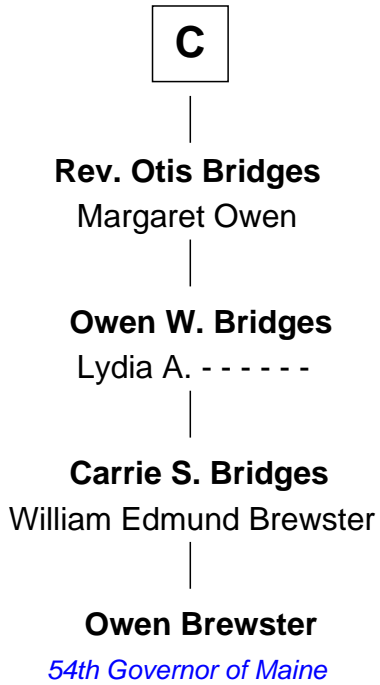

# FamousKin.com Relationship Chart of

**Owen Brewster**

*54th Governor of Maine*

14th cousin 6 times removed of

**William Henry Harrison**

*9th U.S. President*

**Sir Henry de Percy**

Idoine de Clifford

**Isabel de Percy**  
Sir William de Aton

**Elizabeth de Aton**  
Sir John Conyers

**Robert Conyers**  
Isabel Pert

**Joan Conyers**  
Sir Philip Dymoke

**Sir Thomas Dymoke**  
Margaret de Welles

**Jane Dymoke**  
John Fulnetby

**Katherine Fulnetby**  
William Dynwell

**A**

**Maude de Percy**  
Sir John de Neville

**Sir Ralph Neville**  
Margaret de Stafford

**Margaret de Neville**  
Sir Richard Scrope

**Sir Henry le Scrope**  
Elizabeth le Scrope

**Margaret Scrope**  
John Bernard

**John Bernard**  
Margaret Daundelyn

**John Bernard**  
Cecily Muscote

**B**

FamousKin.com