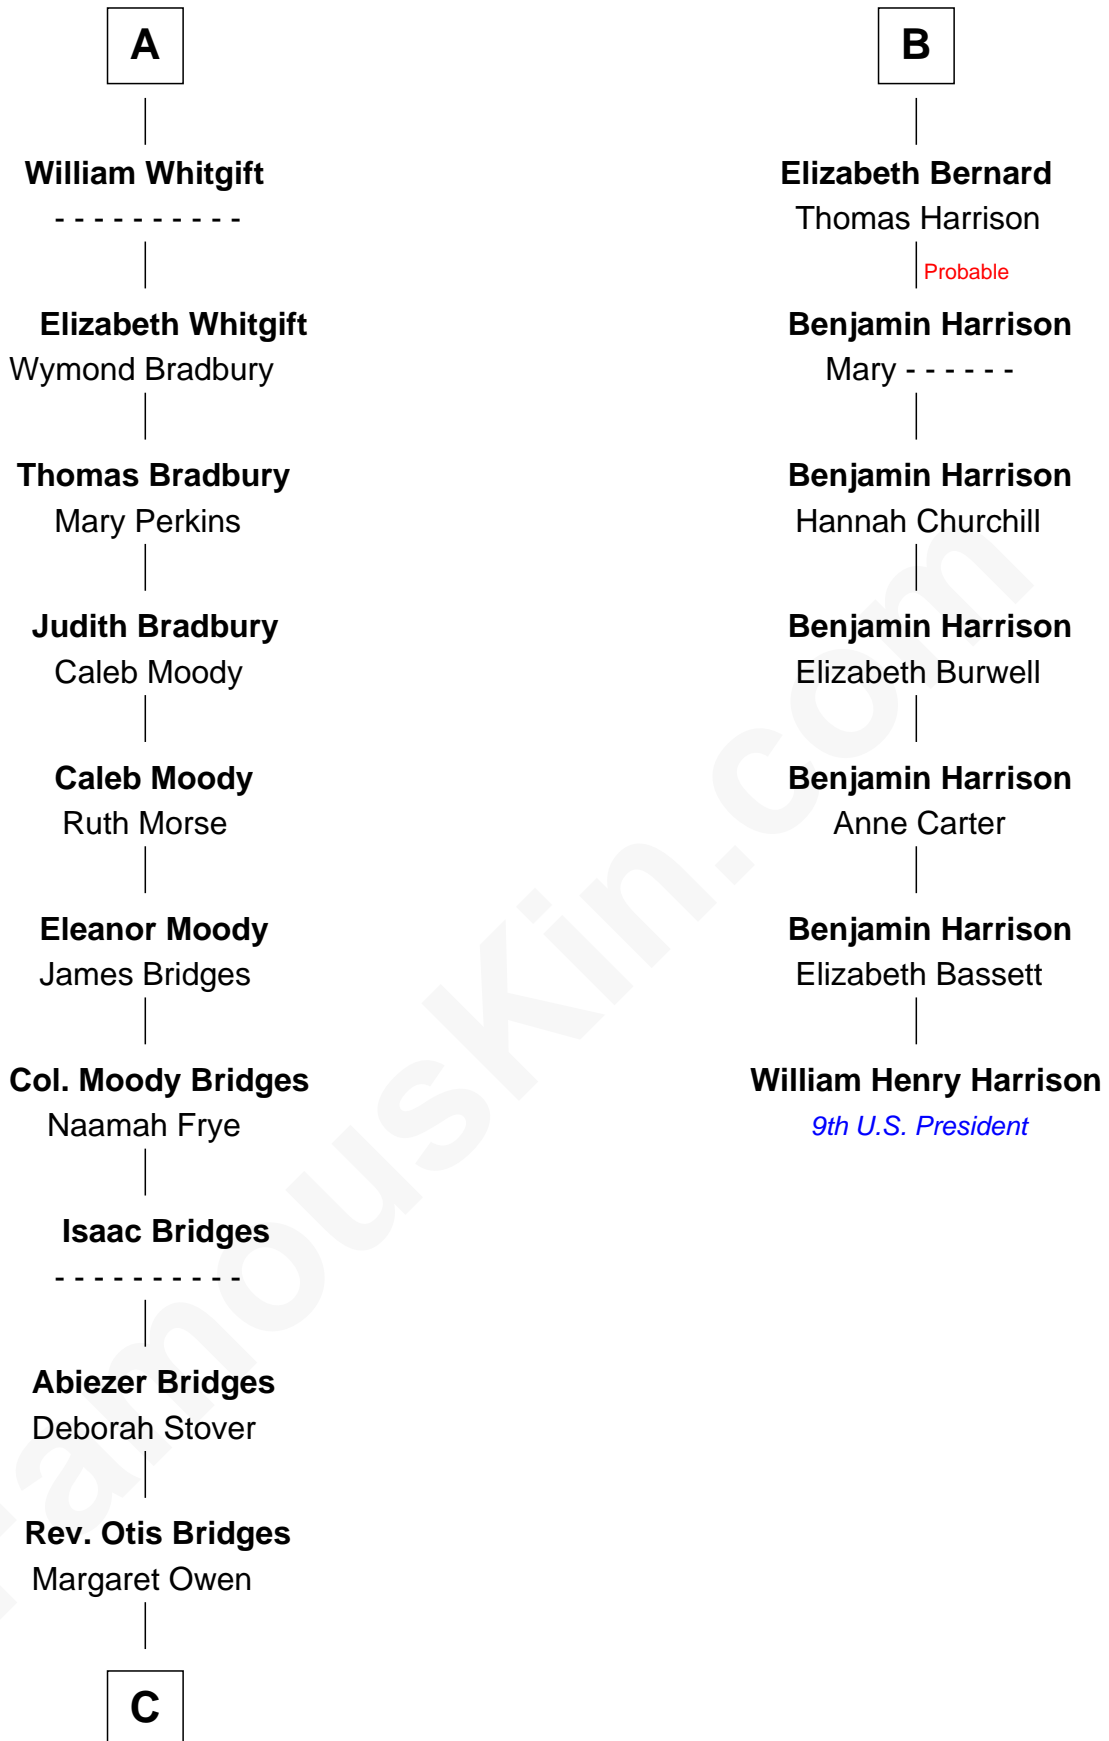

FamousKin.com Relationship Chart of

Owen Brewster

54th Governor of Maine

13th cousin 6 times removed of

William Henry Harrison

9th U.S. President

John de Welles

Maud de Roos

John de Welles
Eleanor de Mowbray

Eudo de Welles
Maud de Greystoke

Sir Lionel de Welles
Joan de Waterton

Margaret de Welles
Sir Thomas Dymoke

Jane Dymoke
John Fulnetby

Katherine Fulnetby
William Dynwell

Anne Dynwell
Henry Whitgift

A

Margery de Welles
Stephen le Scrope

John le Scrope
Elizabeth Chaworth

Elizabeth le Scrope
Sir Henry le Scrope

Margaret Scrope
John Bernard

John Bernard
Margaret Daundelyn

John Bernard
Cecily Muscote

Francis Bernard
Alice Hazlewood

B

C

Owen W. Bridges

Lydia A. -----

Carrie S. Bridges

William Edmund Brewster

Owen Brewster

54th Governor of Maine