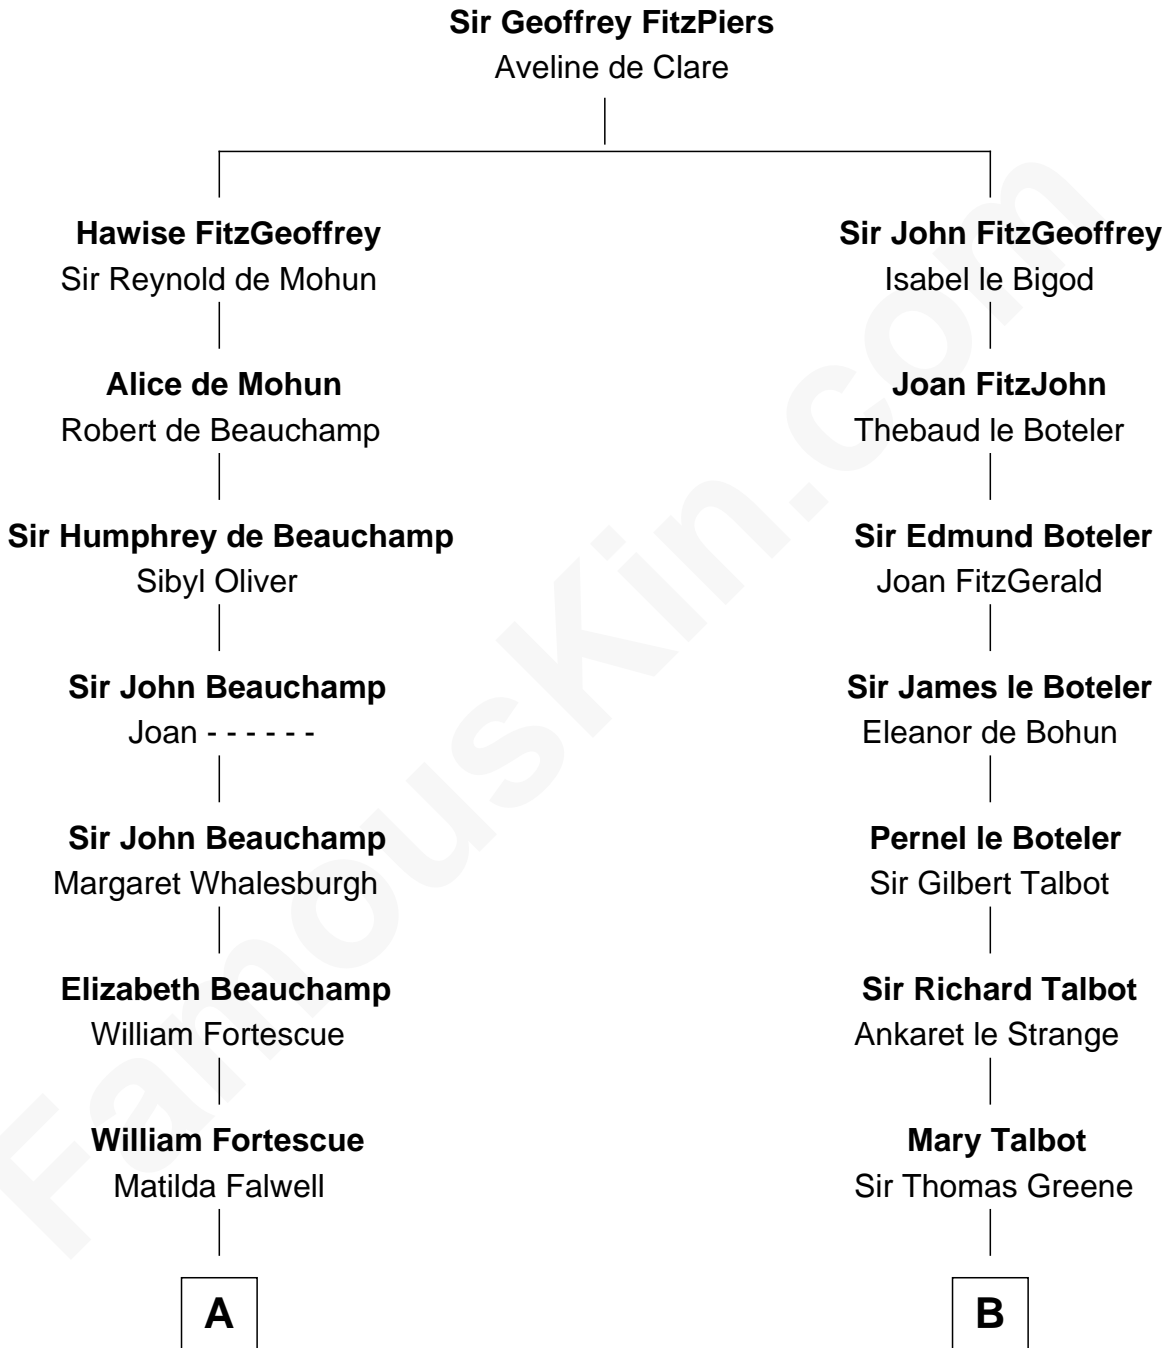

# FamousKin.com Relationship Chart of

**Owen Brewster**

*54th Governor of Maine*

21st cousin of

**Joseph Wharton**

*Founder of the Wharton School of Business*

**C**

**Martha Stetson**  
Morgan Brewster

**William Brewster**  
Christina Briggs

**Abiatha B. Brewster**  
Clara Warren

**William Edmund Brewster**  
Carrie S. Bridges

**Owen Brewster**  
*54th Governor of Maine*

**D**

**Samuel Rodman**  
Mary Willett

**Thomas Rodman**  
Mary Borden

**Hannah Rodman**  
Samuel Rowland Fisher

**Deborah Fisher**  
William Wharton

**Joseph Wharton**  
*Founder, Wharton School of Business*