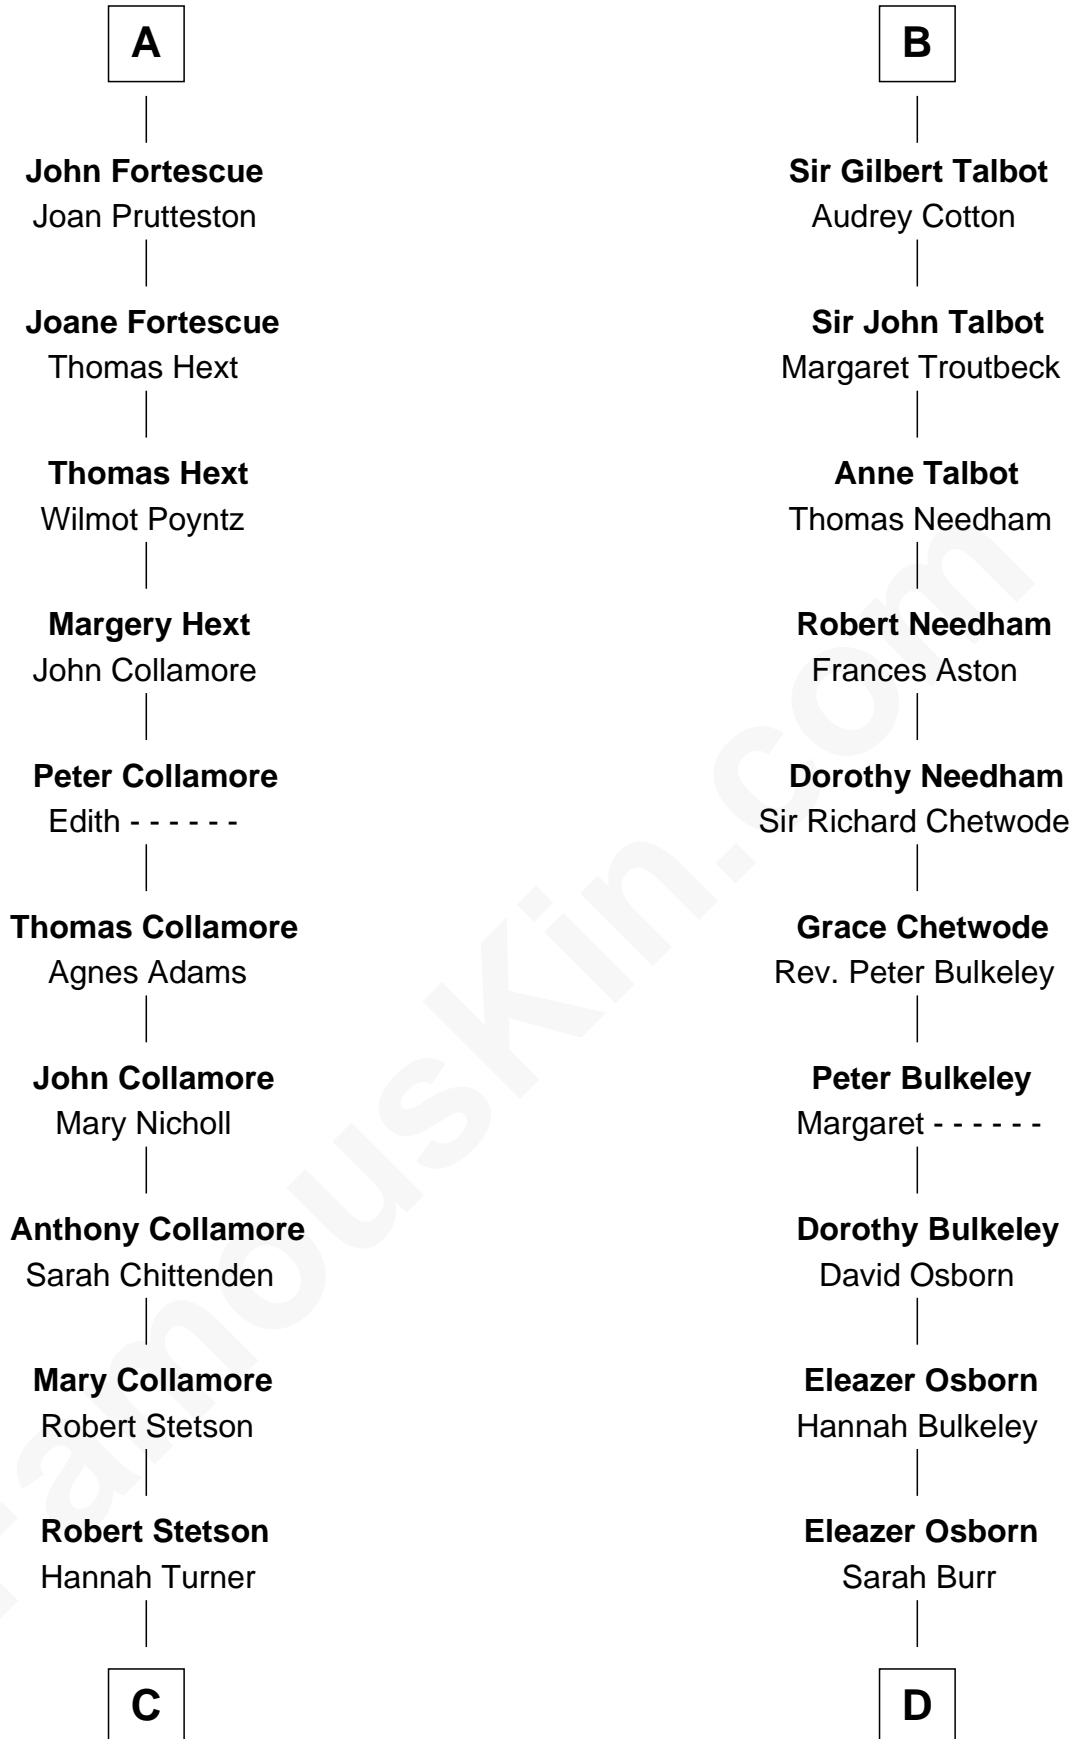

FamousKin.com Relationship Chart of

Owen Brewster

54th Governor of Maine

19th cousin 2 times removed of

Jay Gould

American Railroad "Robber Baron"

C

Martha Stetson
Morgan Brewster

William Brewster
Christina Briggs

Abiatha B. Brewster
Clara Warren

William Edmund Brewster
Carrie S. Bridges

Owen Brewster
54th Governor of Maine

D

Anna Osborn
Abraham Gould

John Burr Gould
Mary More

Jay Gould
"Robber Baron"