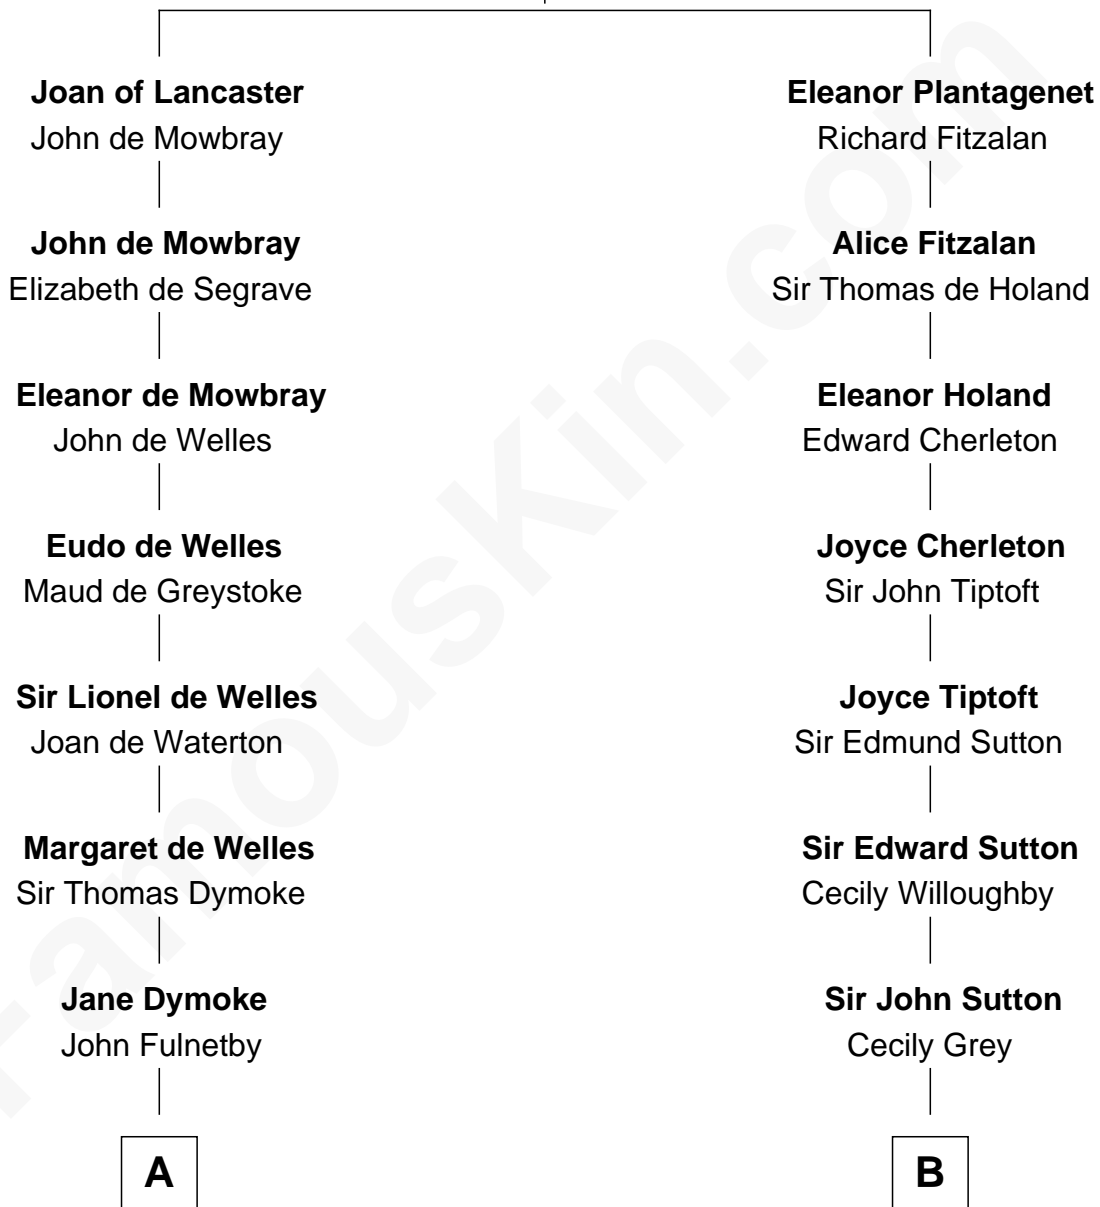

# FamousKin.com Relationship Chart of

**Owen Brewster**

*54th Governor of Maine*

17th cousin 4 times removed of

**William Marsh Rice**

*Founder of Rice University*

**Henry Plantagenet**

Maud de Chaworth

William Edmund Brewster

Owen Brewster

*54th Governor of Maine*

FamousKin.com