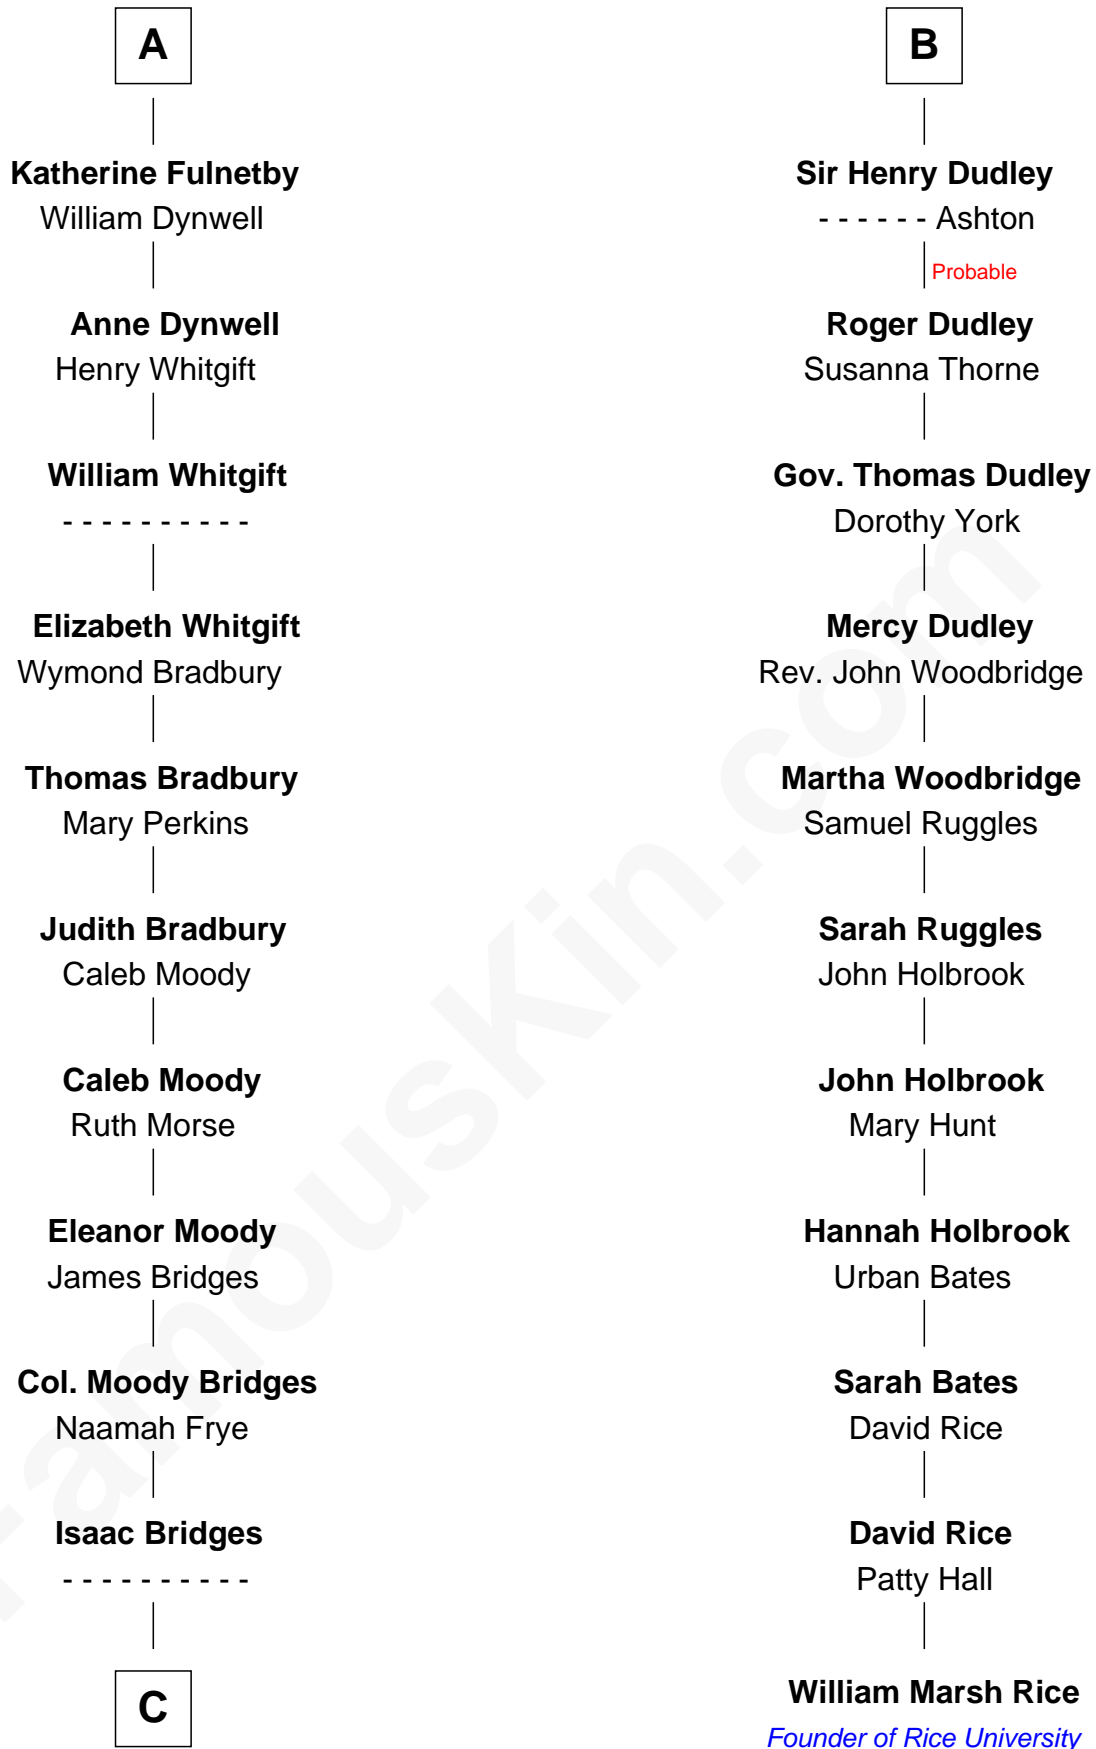

# FamousKin.com Relationship Chart of

**Owen Brewster**

*54th Governor of Maine*

17th cousin 4 times removed of

**William Marsh Rice**

*Founder of Rice University*

**Henry Plantagenet**

Maud de Chaworth

**C**

Abiezer Bridges

Deborah Stover

Rev. Otis Bridges

Margaret Owen

Owen W. Bridges

Lydia A. -----

Carrie S. Bridges

William Edmund Brewster

Owen Brewster

*54th Governor of Maine*

FamousKin.com