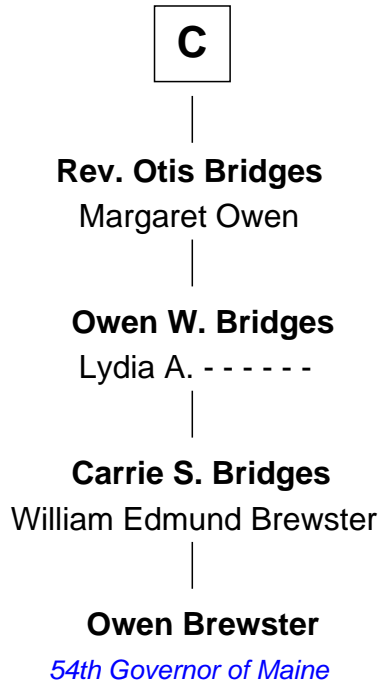

FamousKin.com Relationship Chart of

Owen Brewster

54th Governor of Maine

16th cousin 4 times removed of

William Marsh Rice

Founder of Rice University

Sir Henry de Percy

Idoine de Clifford

A

Maude de Percy
Sir John de Neville

Sir Ralph Neville
Joan Beaufort

Katherine Neville
Sir Thomas Strangeways

Joan Strangeways
Sir William Willoughby

Cecily Willoughby
Sir Edward Sutton

Sir John Sutton
Cecily Grey

Sir Henry Dudley
----- Ashton

Probable

B

FamousKin.com