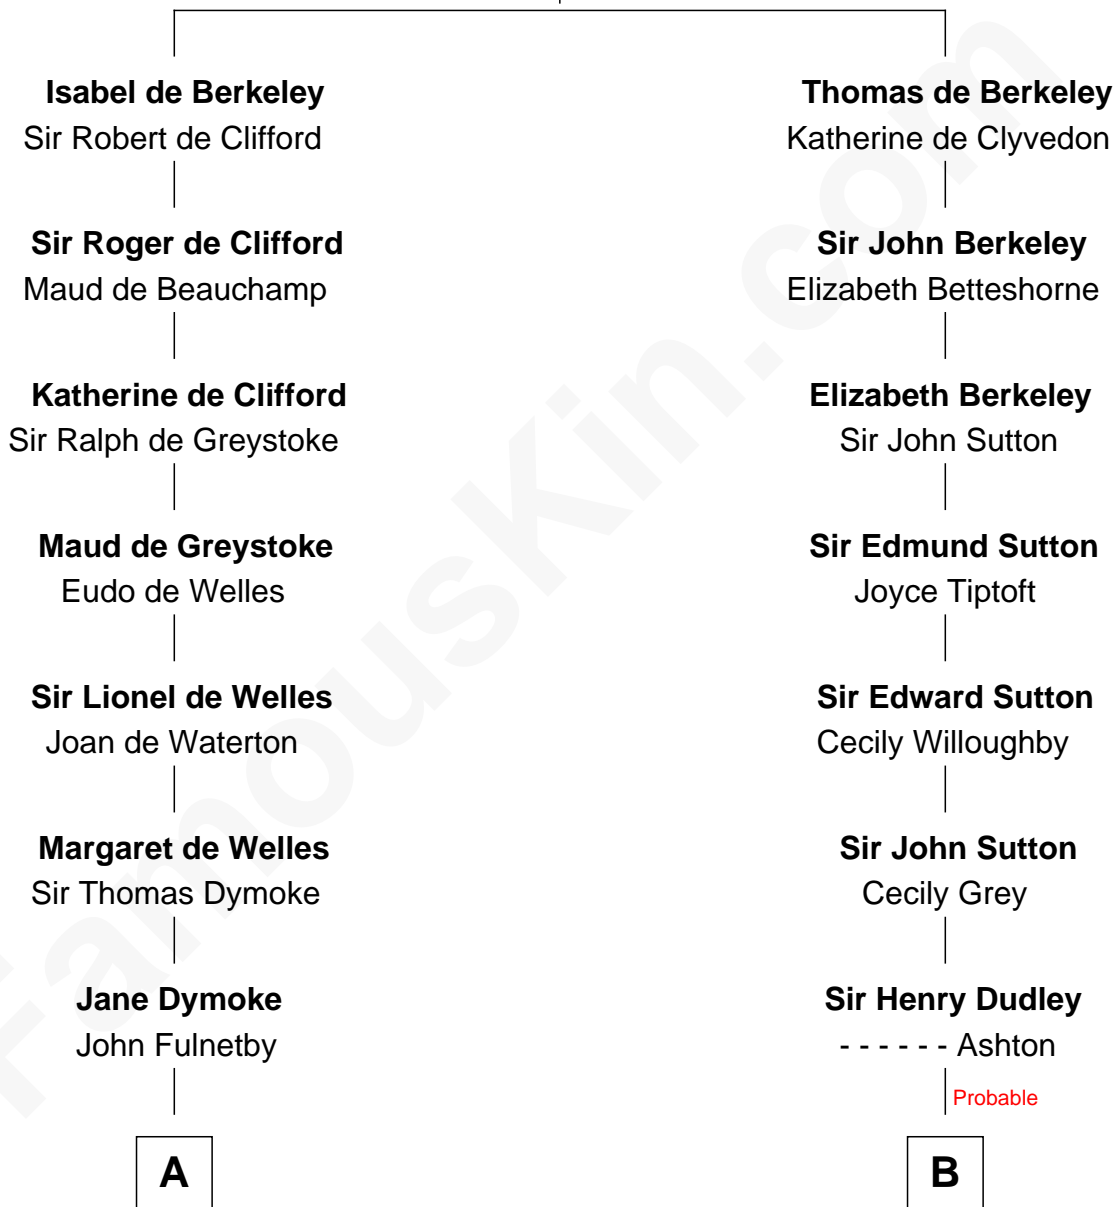

FamousKin.com Relationship Chart of

Owen Brewster

54th Governor of Maine

16th cousin 5 times removed of

William Marsh Rice

Founder of Rice University

Sir Maurice de Berkeley

Eve la Zouche

William Edmund Brewster

Owen Brewster

54th Governor of Maine

FamousKin.com