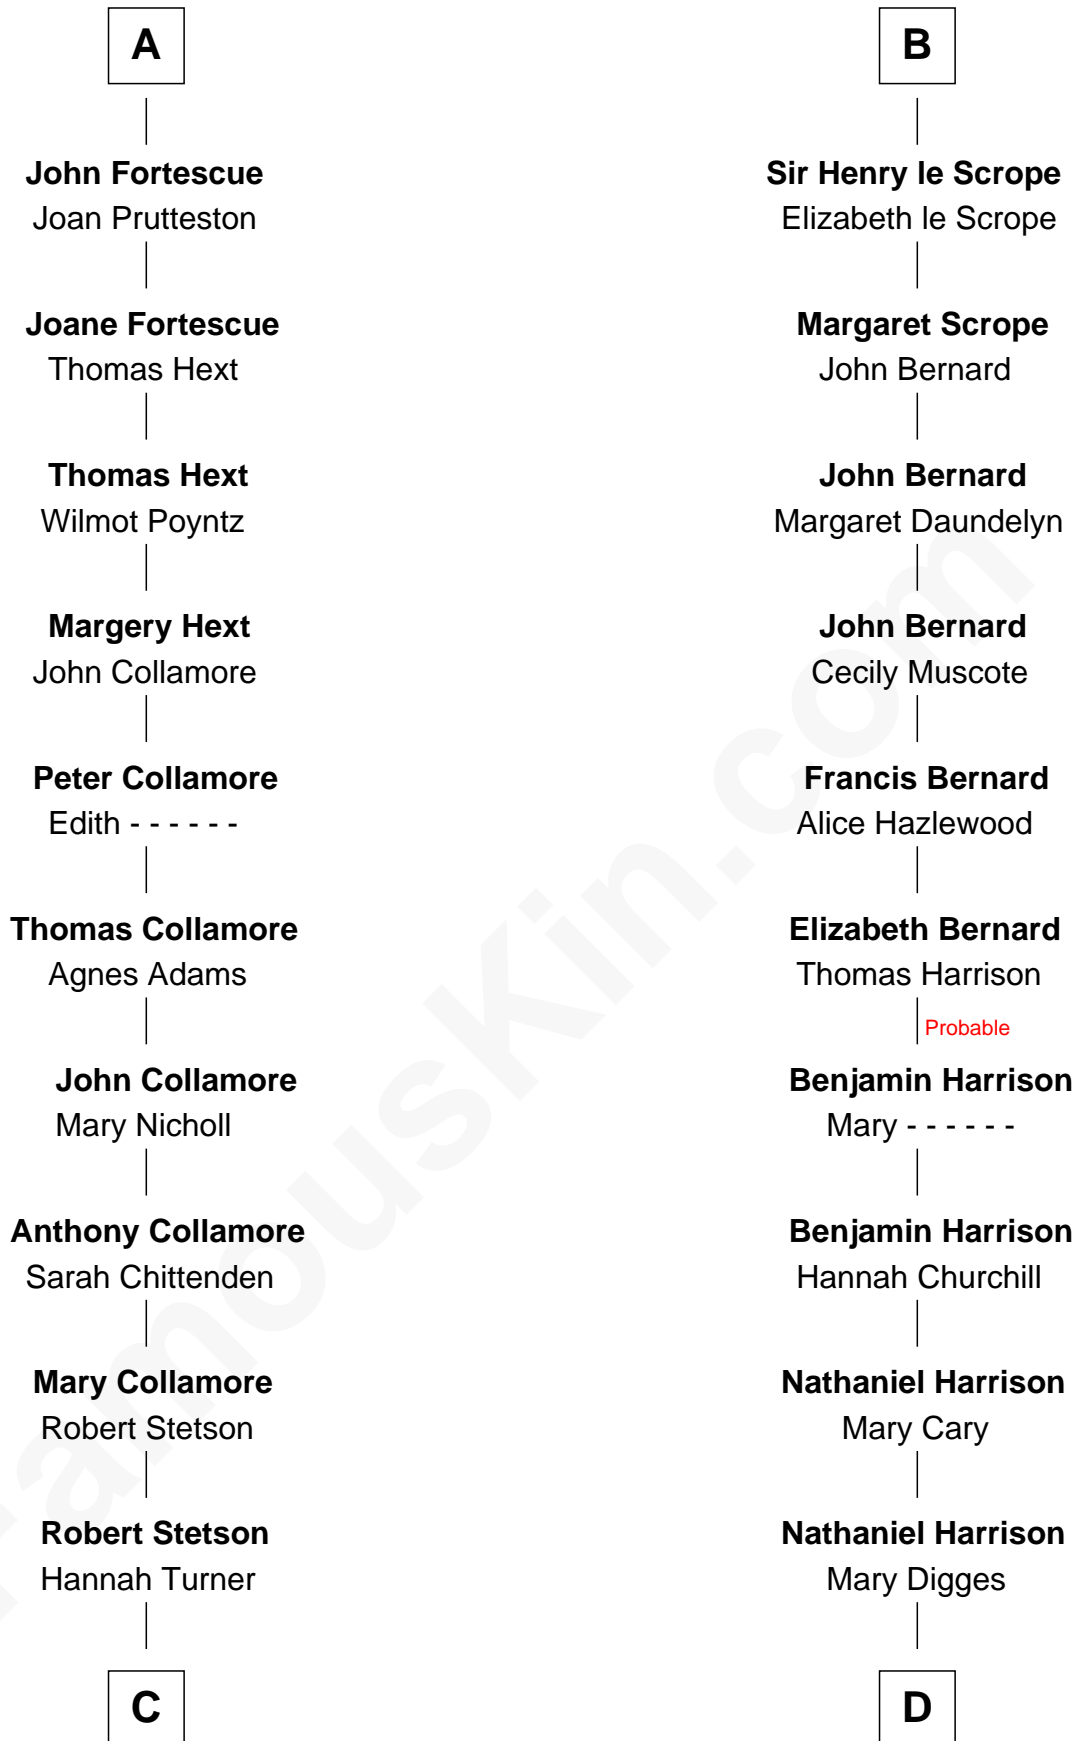

FamousKin.com Relationship Chart of

Owen Brewster

54th Governor of Maine

21st cousin of

Harry F. Byrd

50th Governor of Virginia

Sir Geoffrey FitzPiers

Aveline de Clare

C

Martha Stetson
Morgan Brewster

William Brewster
Christina Briggs

Abiatha B. Brewster
Clara Warren

William Edmund Brewster
Carrie S. Bridges

Owen Brewster
54th Governor of Maine

D

Benjamin Harrison
Evelyn Taylor Byrd