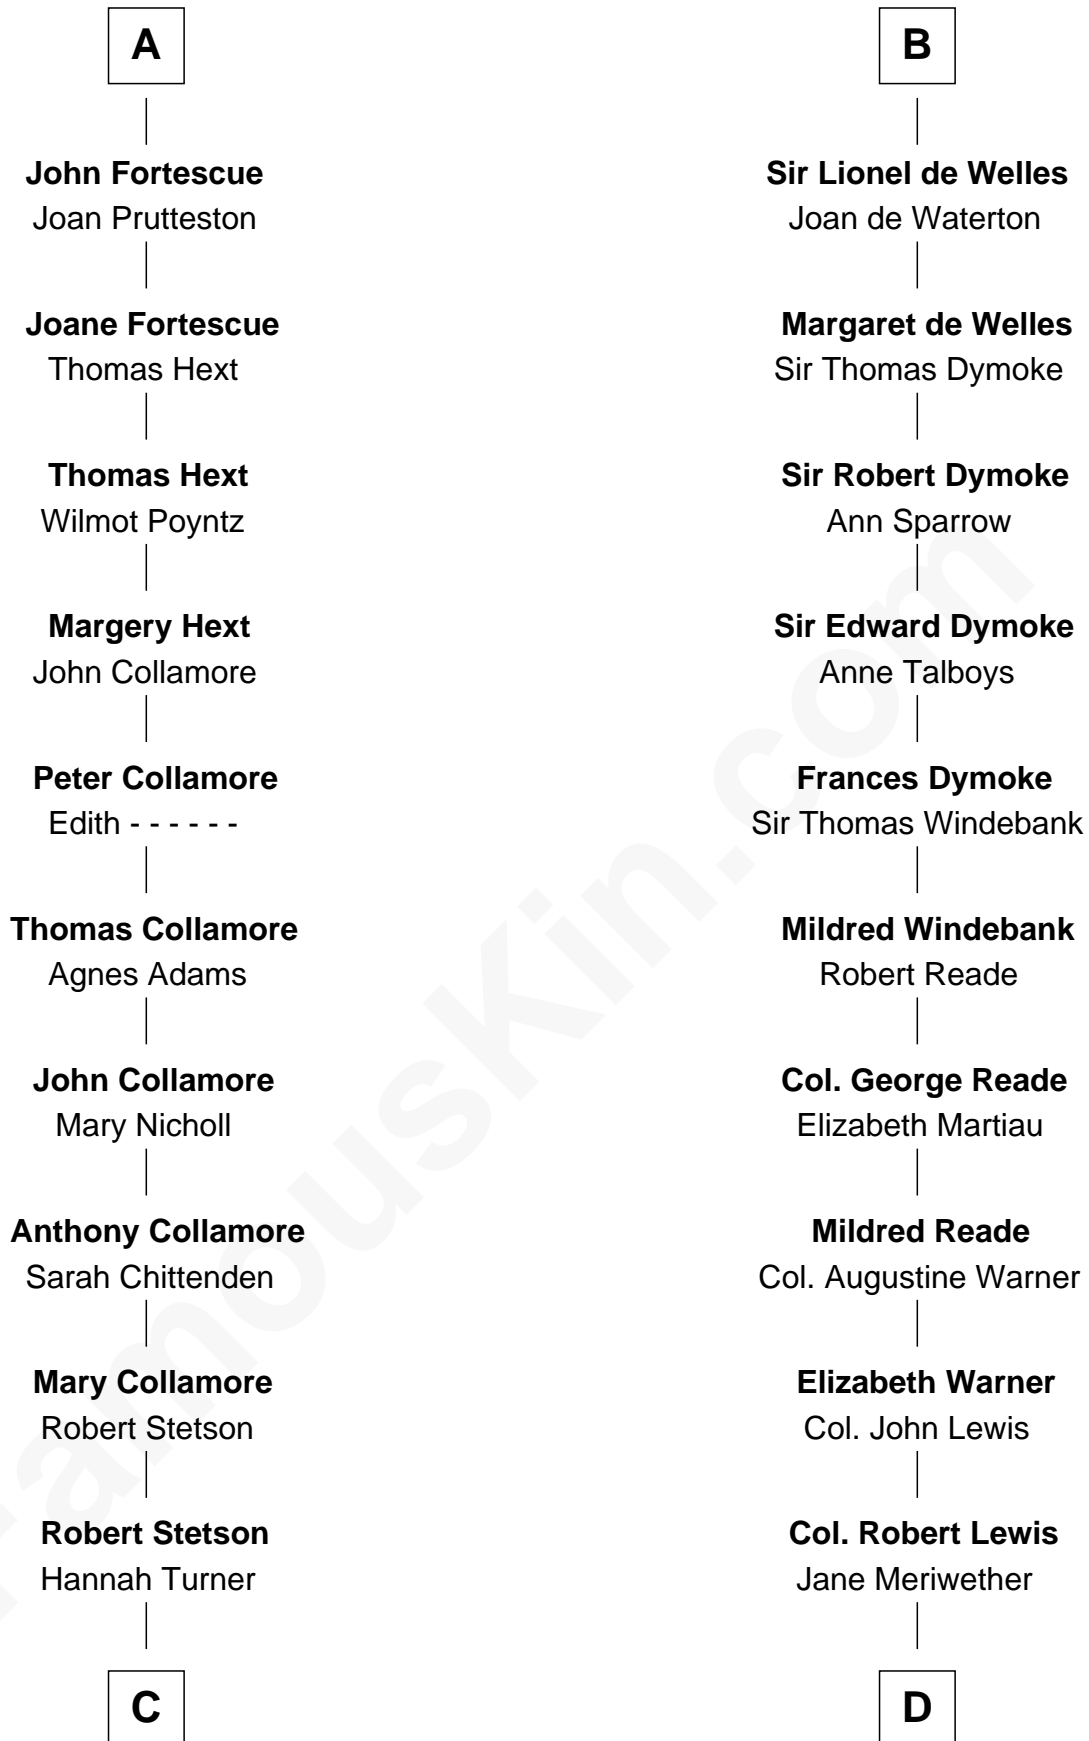

FamousKin.com

Relationship Chart of

Owen Brewster

54th Governor of Maine

18th cousin 3 times removed of

Meriwether Lewis

Lewis and Clark Expedition

Sir Geoffrey FitzPiers

Aveline de Clare

C

Martha Stetson
Morgan Brewster

William Brewster
Christina Briggs

Abiatha B. Brewster
Clara Warren

William Edmund Brewster
Carrie S. Bridges

Owen Brewster
54th Governor of Maine

D

William Lewis
Lucy Meriwether

Meriwether Lewis
Lewis and Clark Expedition

FamousKin.com