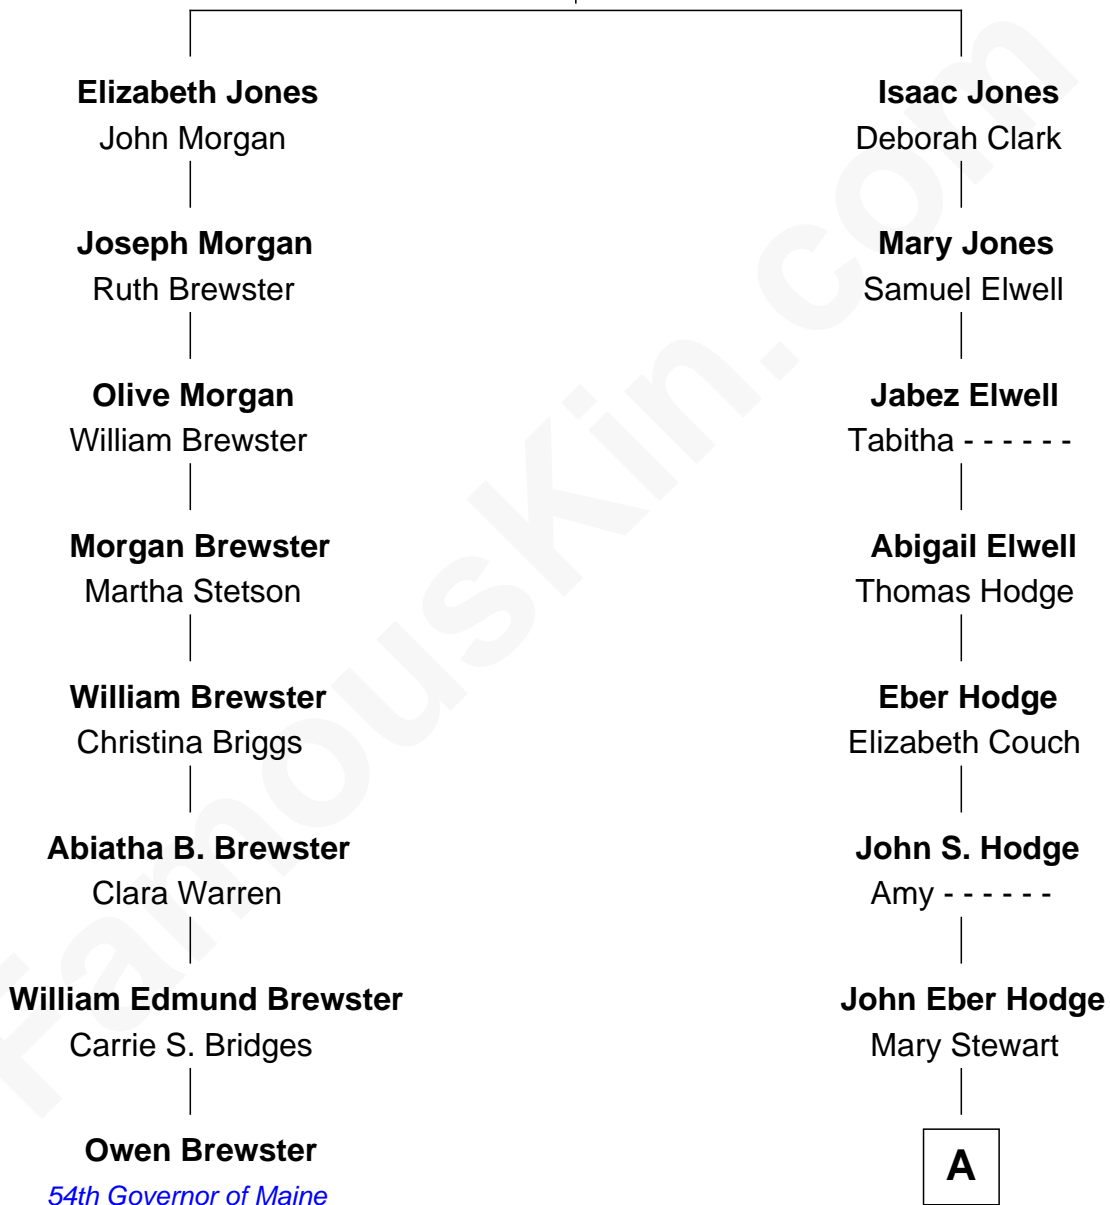

# FamousKin.com Relationship Chart of

**Owen Brewster**

*54th Governor of Maine*

7th cousin 4 times removed of

**Sarah Jessica Parker**

*TV and Movie Actress*

**Gov. William Jones**

Hannah Eaton

**A**

Elva D. Hodge

Katie Weis

Lillian Hodge

Louis Breitenbuecher

Lillian Brietenbuecher

Walter E. Keck

Barbara Keck