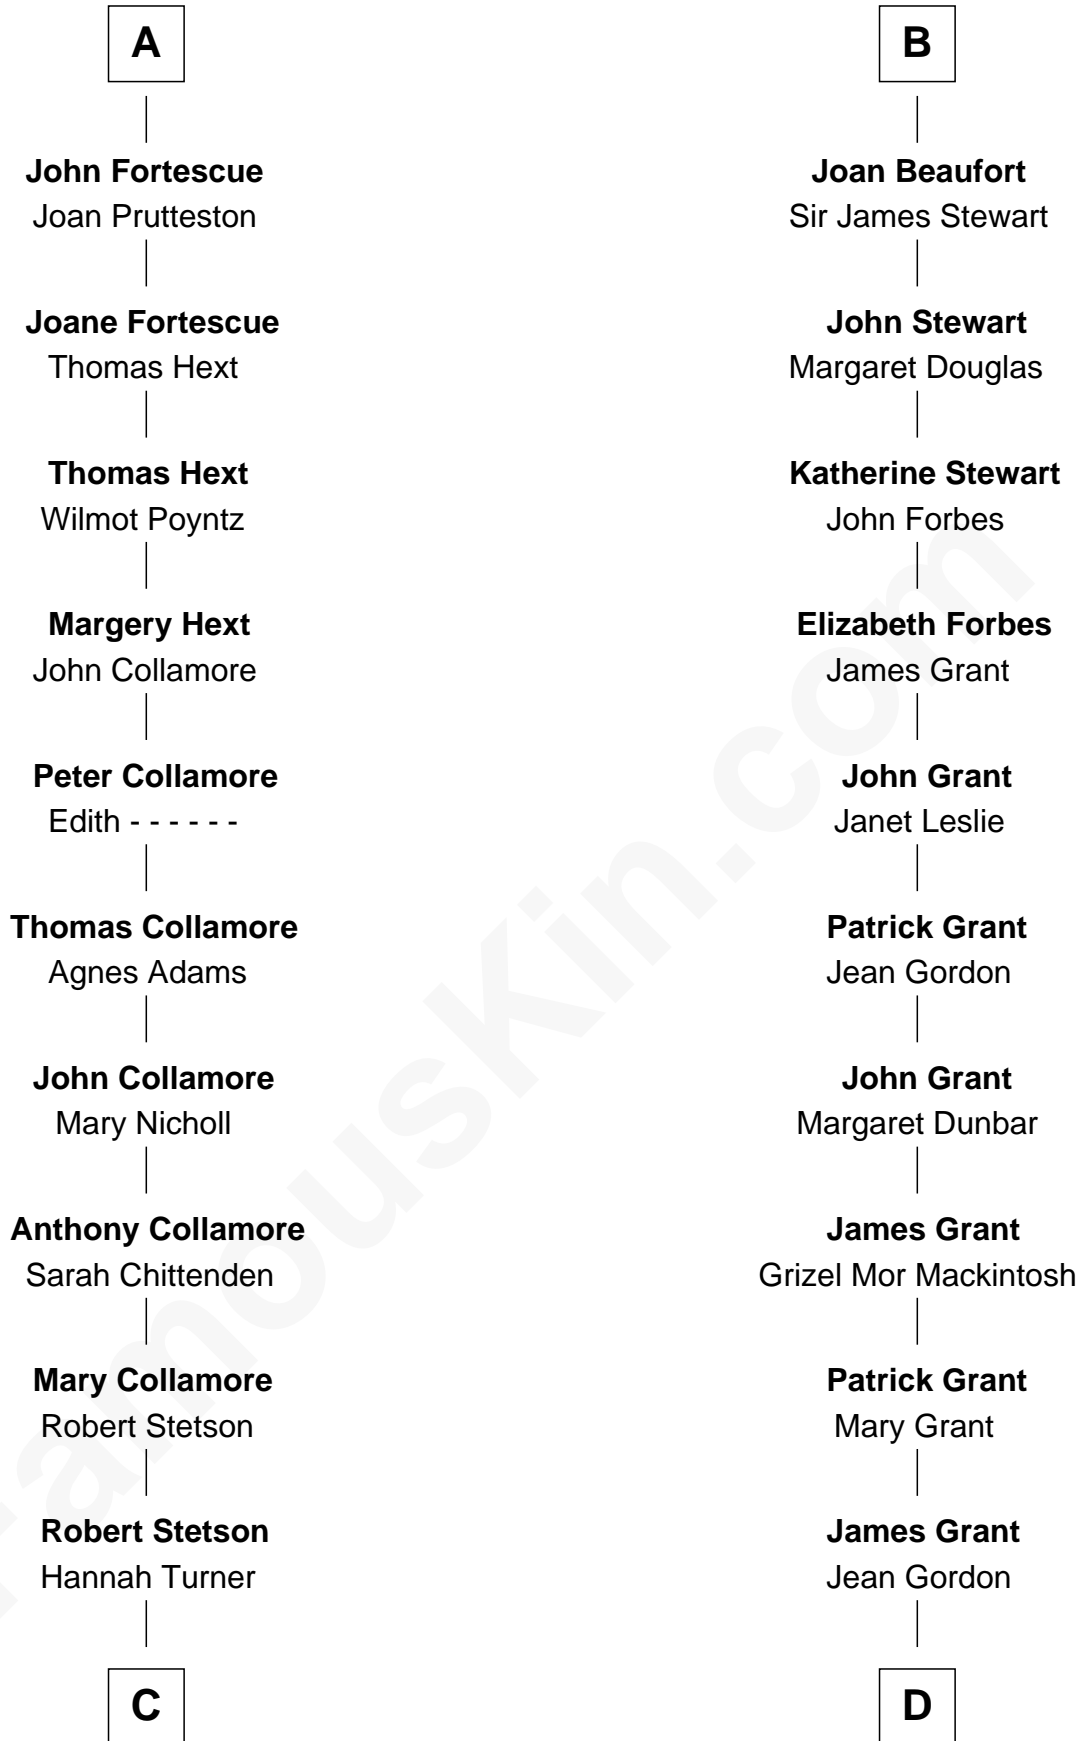

# FamousKin.com Relationship Chart of

**Owen Brewster**

*54th Governor of Maine*

21st cousin of

**Lytton Strachey**

*Author and Co-Founder of Bloomsbury Group*

**Sir Geoffrey FitzPiers**

Aveline de Clare

**C**

**Martha Stetson**  
Morgan Brewster

**William Brewster**  
Christina Briggs

**Abiatha B. Brewster**  
Clara Warren

**William Edmund Brewster**  
Carrie S. Bridges

**Owen Brewster**  
*54th Governor of Maine*

**D**

**William Grant**  
Elizabeth Raper

**Sir John Peter Grant**  
Jane Ironside

**Sir John Peter Grant**  
Henrietta Plowden

**Jane Maria Grant**  
Sir Richard Strachey

**Lytton Strachey**  
*British Author*