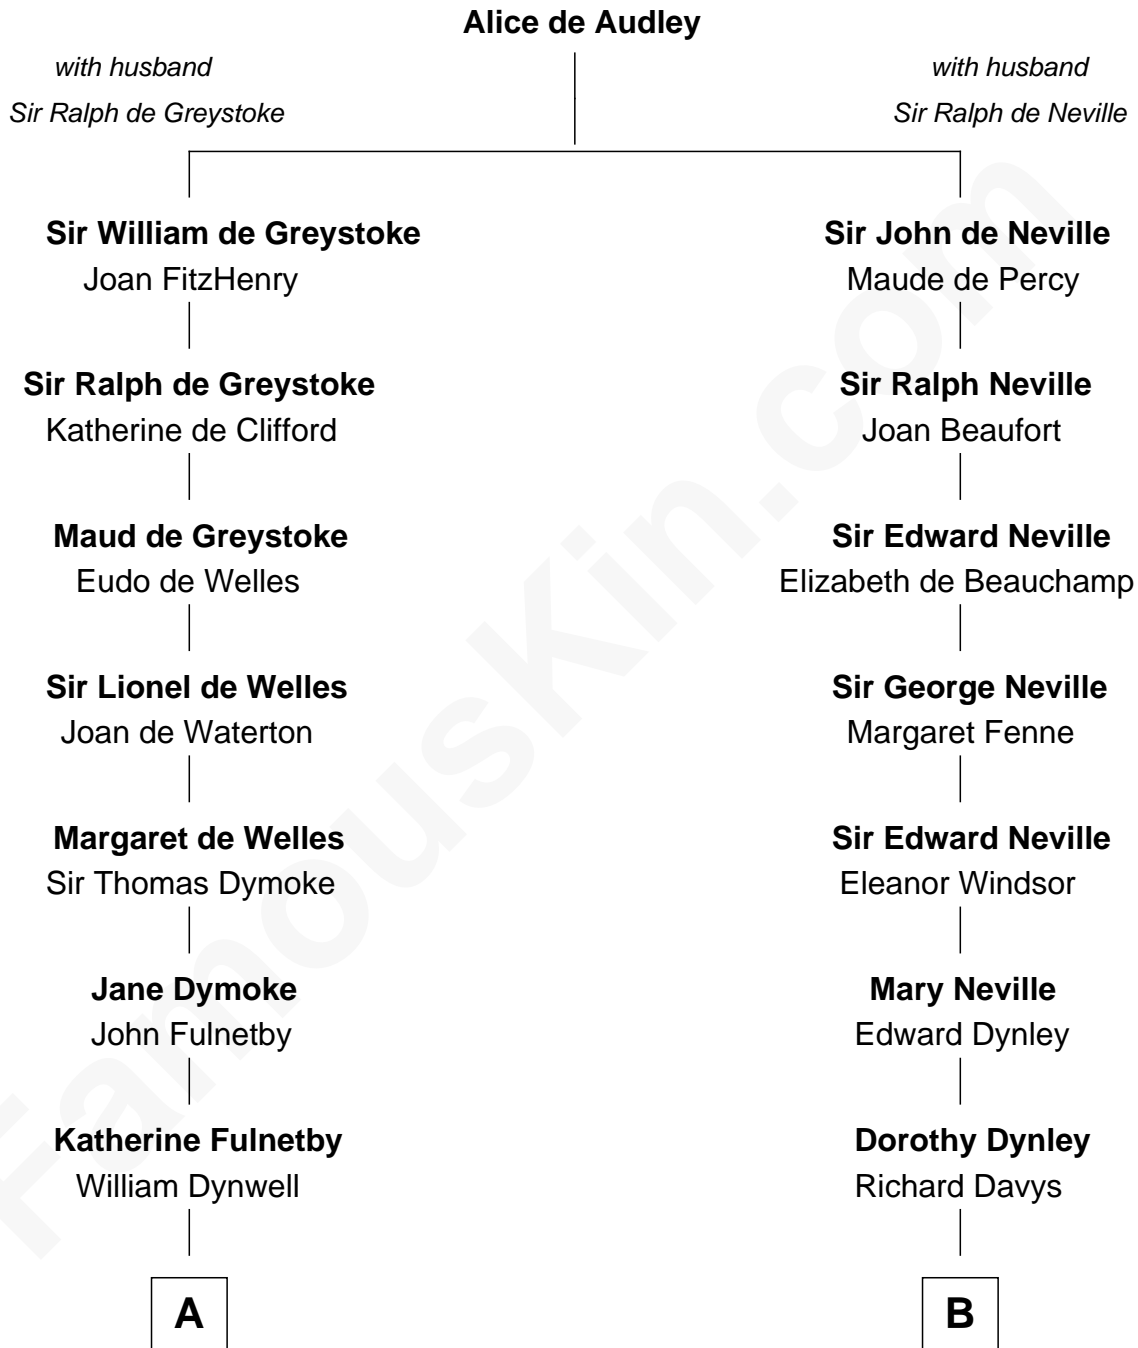

# FamousKin.com Relationship Chart of

**Owen Brewster**

*54th Governor of Maine*

15th cousin 5 times removed of

**Lytton Strachey**

*Author and Co-Founder of Bloomsbury Group*

FamousKin.com