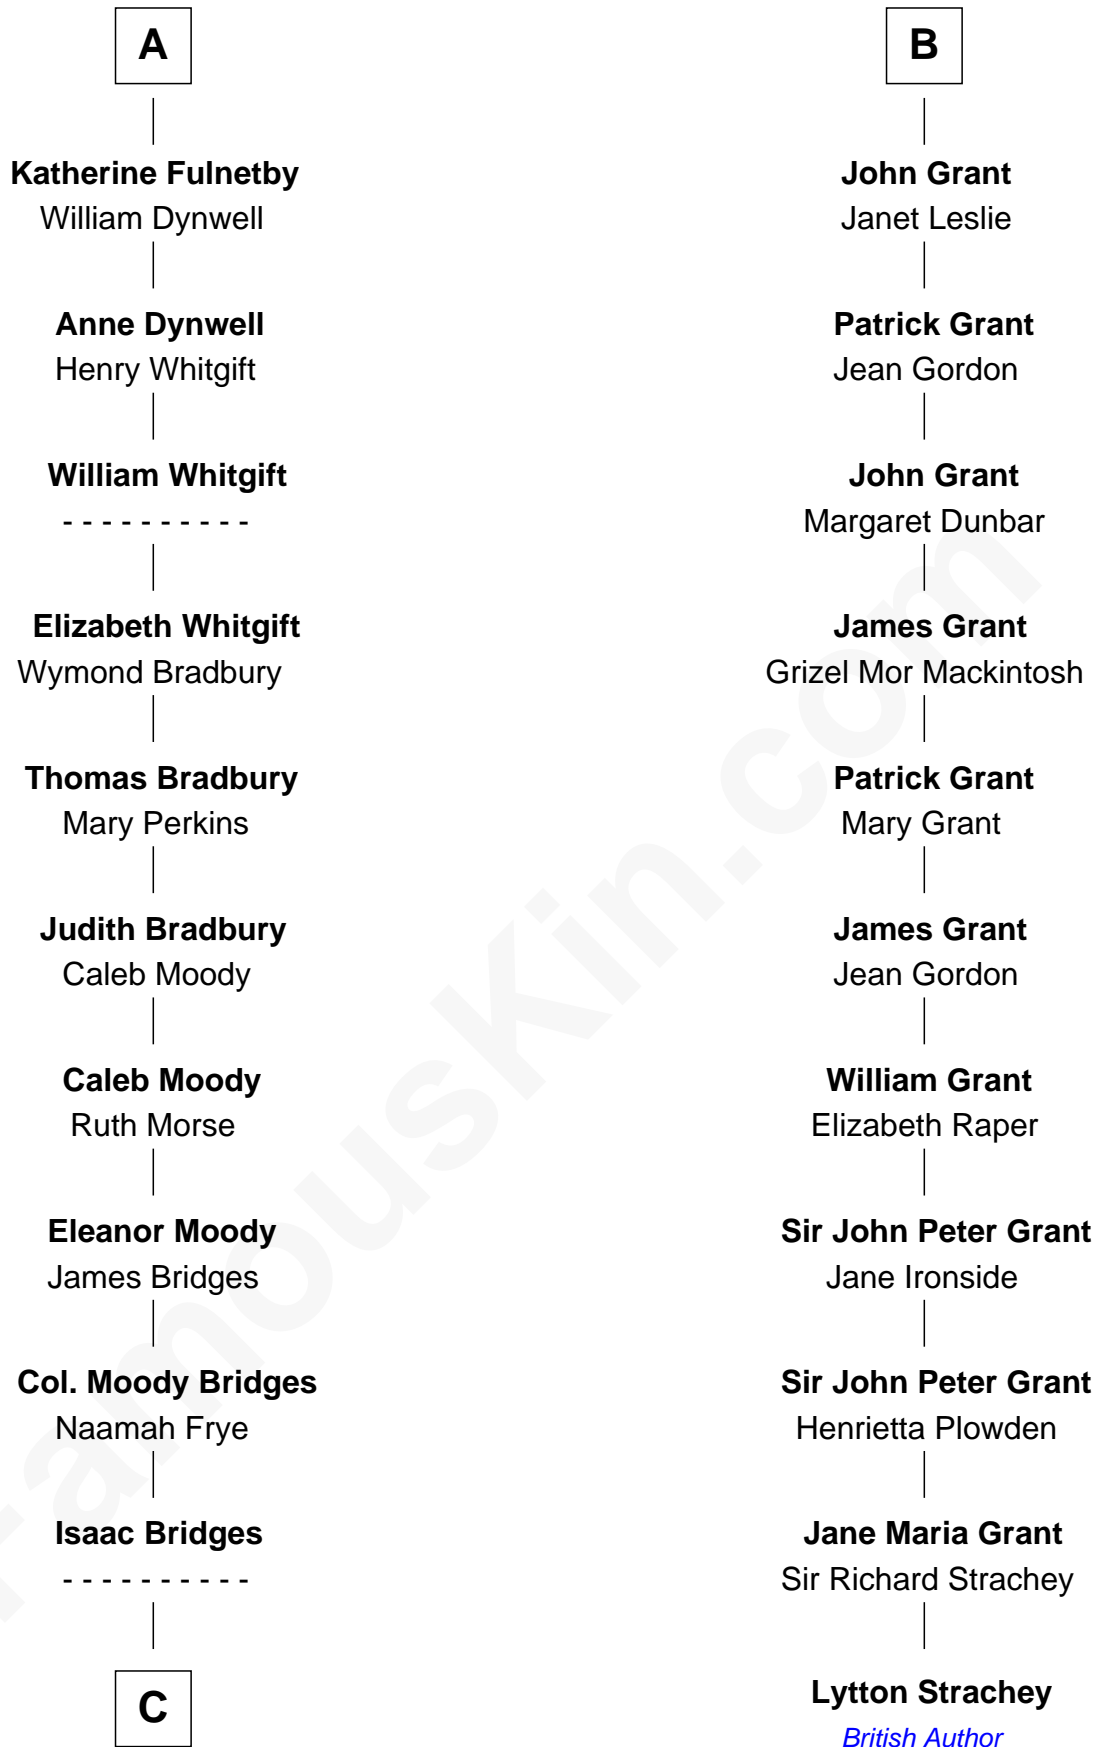

FamousKin.com Relationship Chart of

Owen Brewster

54th Governor of Maine

17th cousin 4 times removed of

Lytton Strachey

Author and Co-Founder of Bloomsbury Group

Henry Plantagenet

Maud de Chaworth

Joan of Lancaster

John de Mowbray

John de Mowbray

Elizabeth de Segrave

Eleanor de Mowbray

John de Welles

Eudo de Welles

Maud de Greystoke

Margaret Douglas

Katherine Stewart

John Forbes

Elizabeth Forbes

James Grant

B

C

Abiezer Bridges

54th Governor of Maine

FamousKin.com