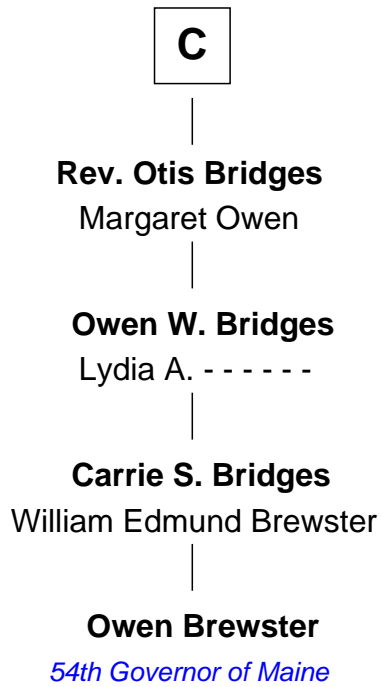

# FamousKin.com Relationship Chart of

**Owen Brewster**

*54th Governor of Maine*

15th cousin 5 times removed of

**Lytton Strachey**

*Author and Co-Founder of Bloomsbury Group*

**Sir Henry de Percy**

Idoine de Clifford