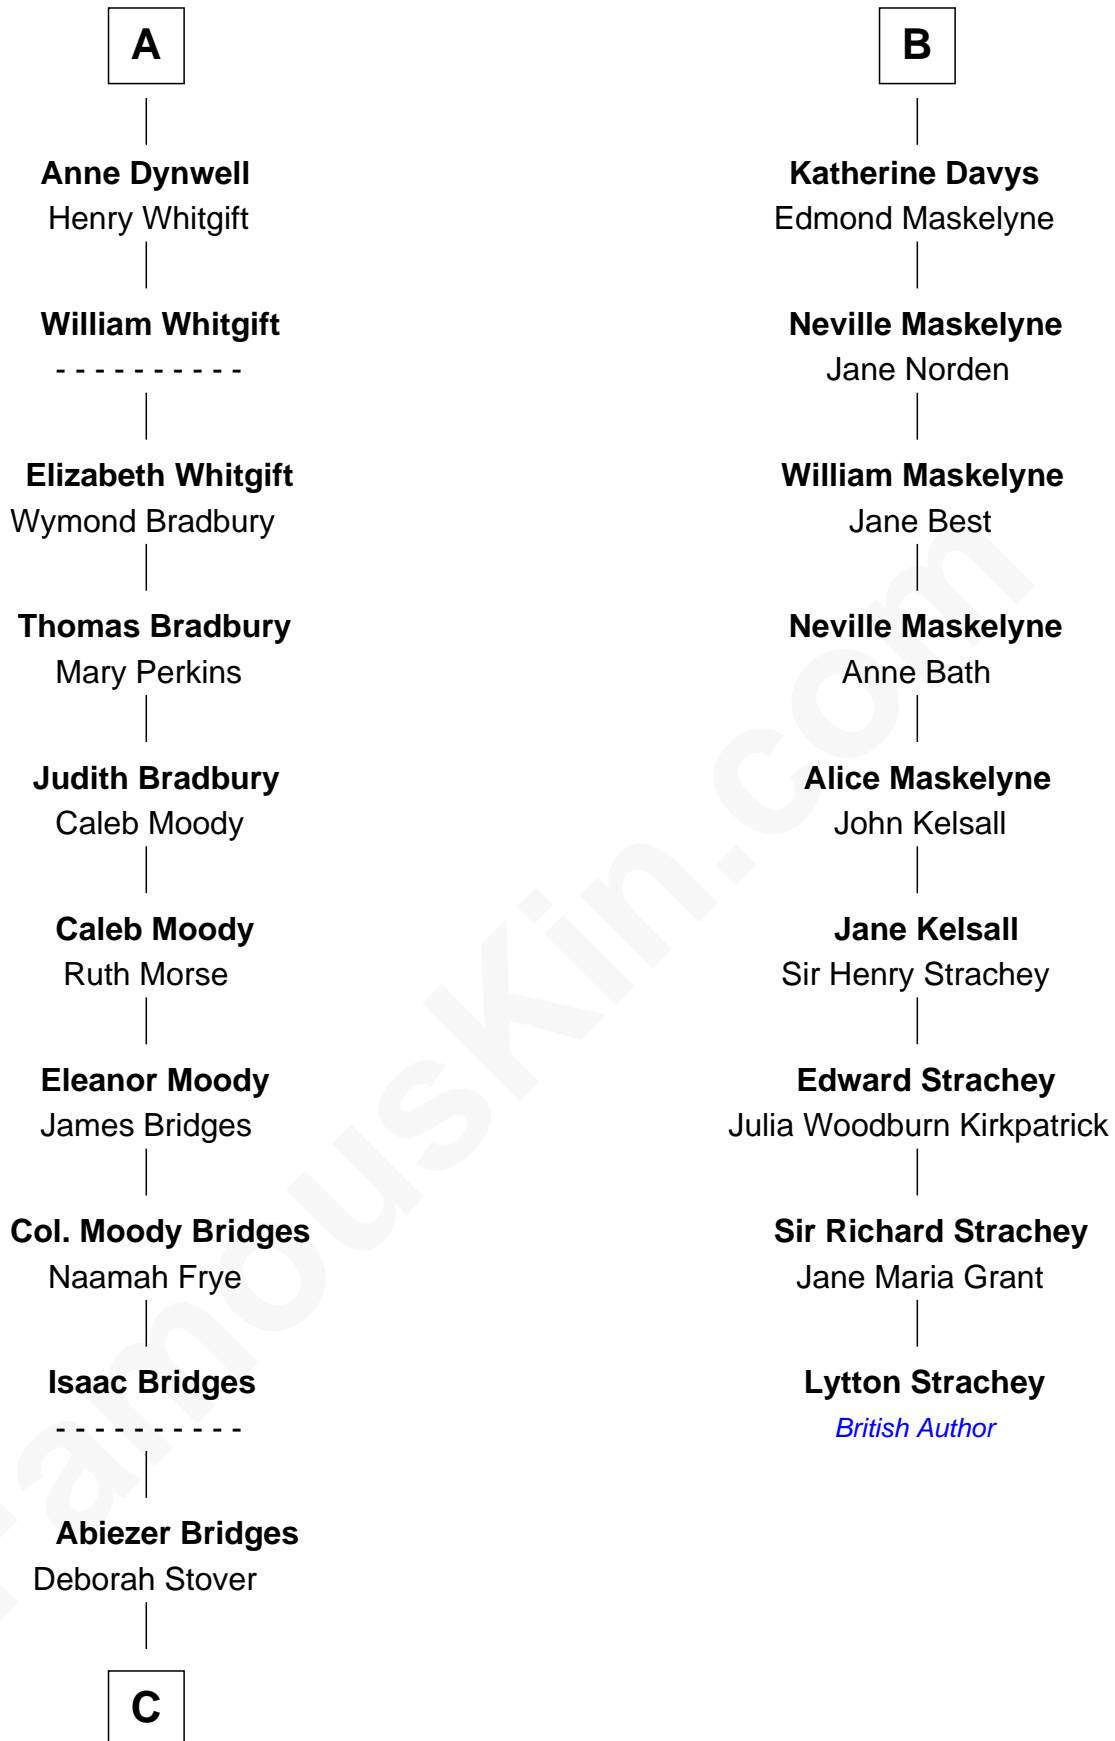

# FamousKin.com Relationship Chart of

**Owen Brewster**

*54th Governor of Maine*

15th cousin 5 times removed of

**Lytton Strachey**

*Author and Co-Founder of Bloomsbury Group*

**Sir Henry de Percy**

Idoine de Clifford

FamousKin.com