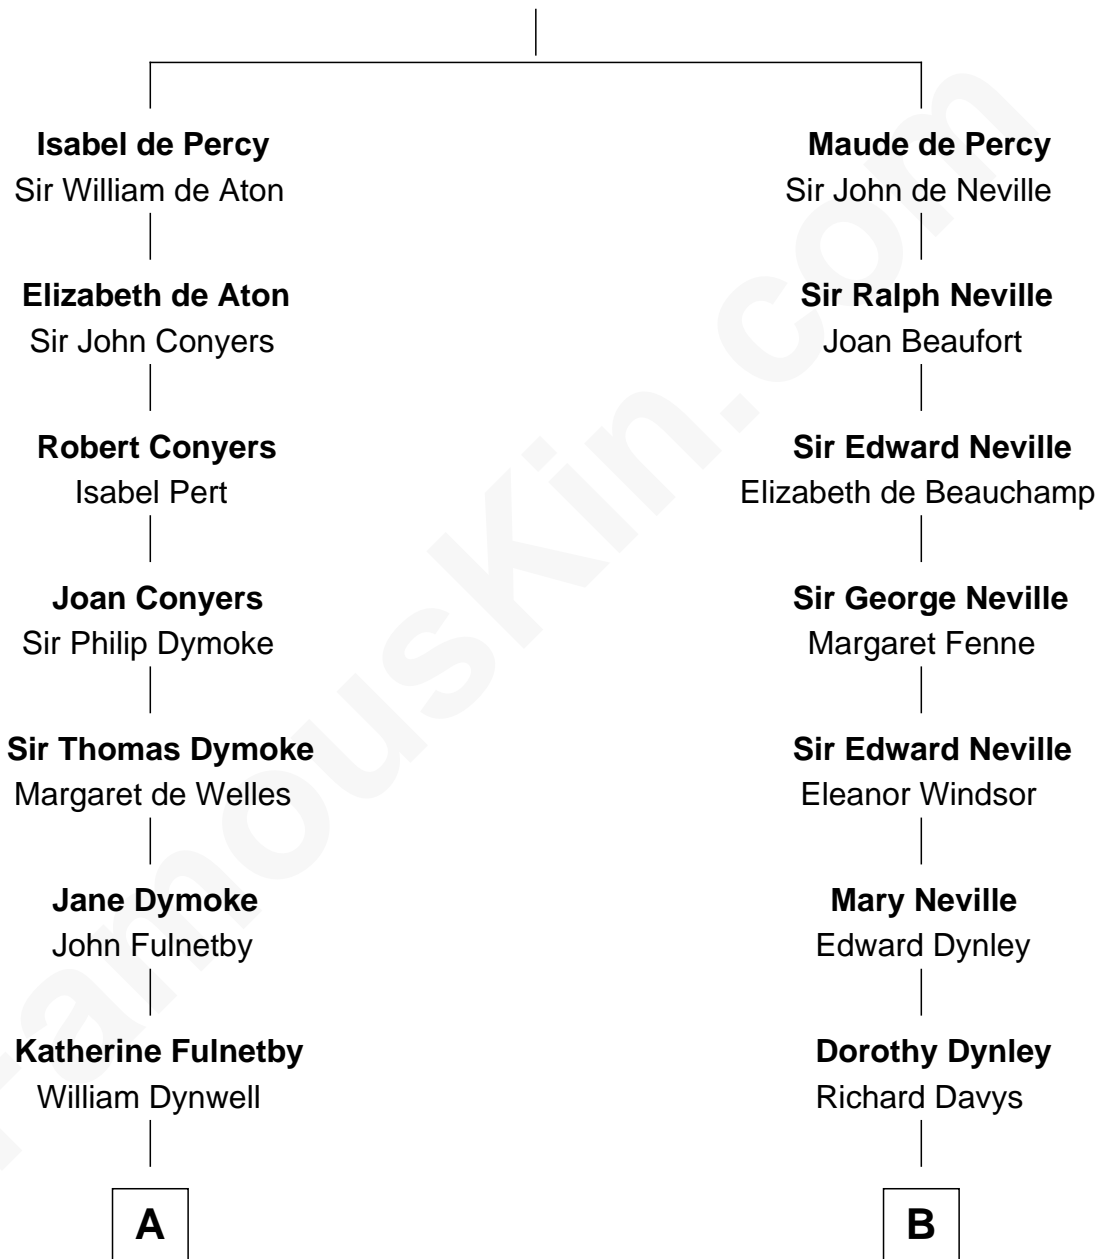

# FamousKin.com Relationship Chart of

**Owen Brewster**

*54th Governor of Maine*

15th cousin 5 times removed of

**Lytton Strachey**

*Author and Co-Founder of Bloomsbury Group*

**Sir Henry de Percy**

Idoine de Clifford

FamousKin.com