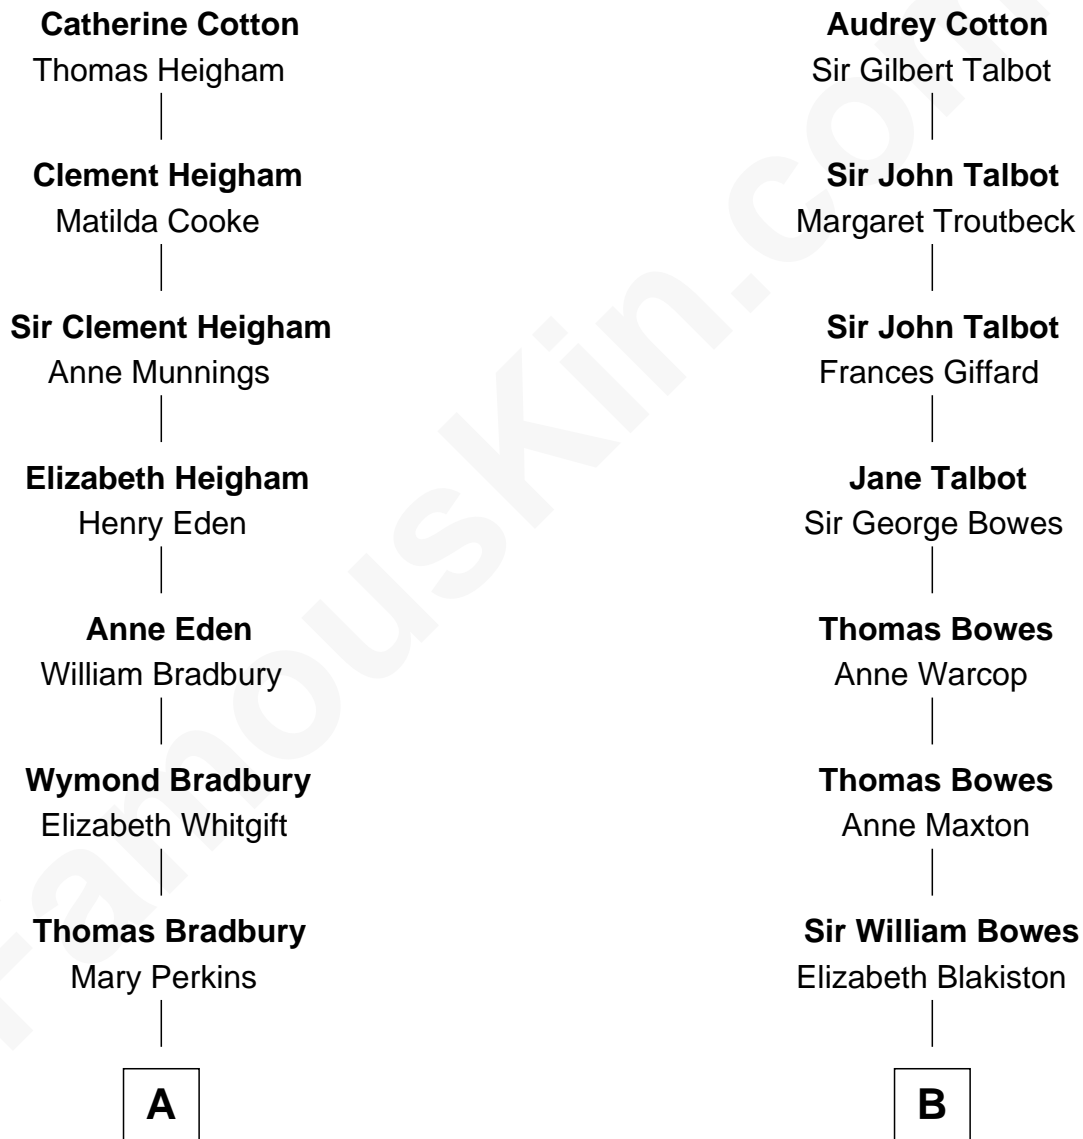

# FamousKin.com Relationship Chart of

**Owen Brewster**

*54th Governor of Maine*

16th cousin 1 time removed of

**Sarah Ferguson**

*Duchess of York*

**William Cotton**

Alice Abbott

Sarah Ferguson photo by [Norbert Aepli](#) (CC BY 3.0)