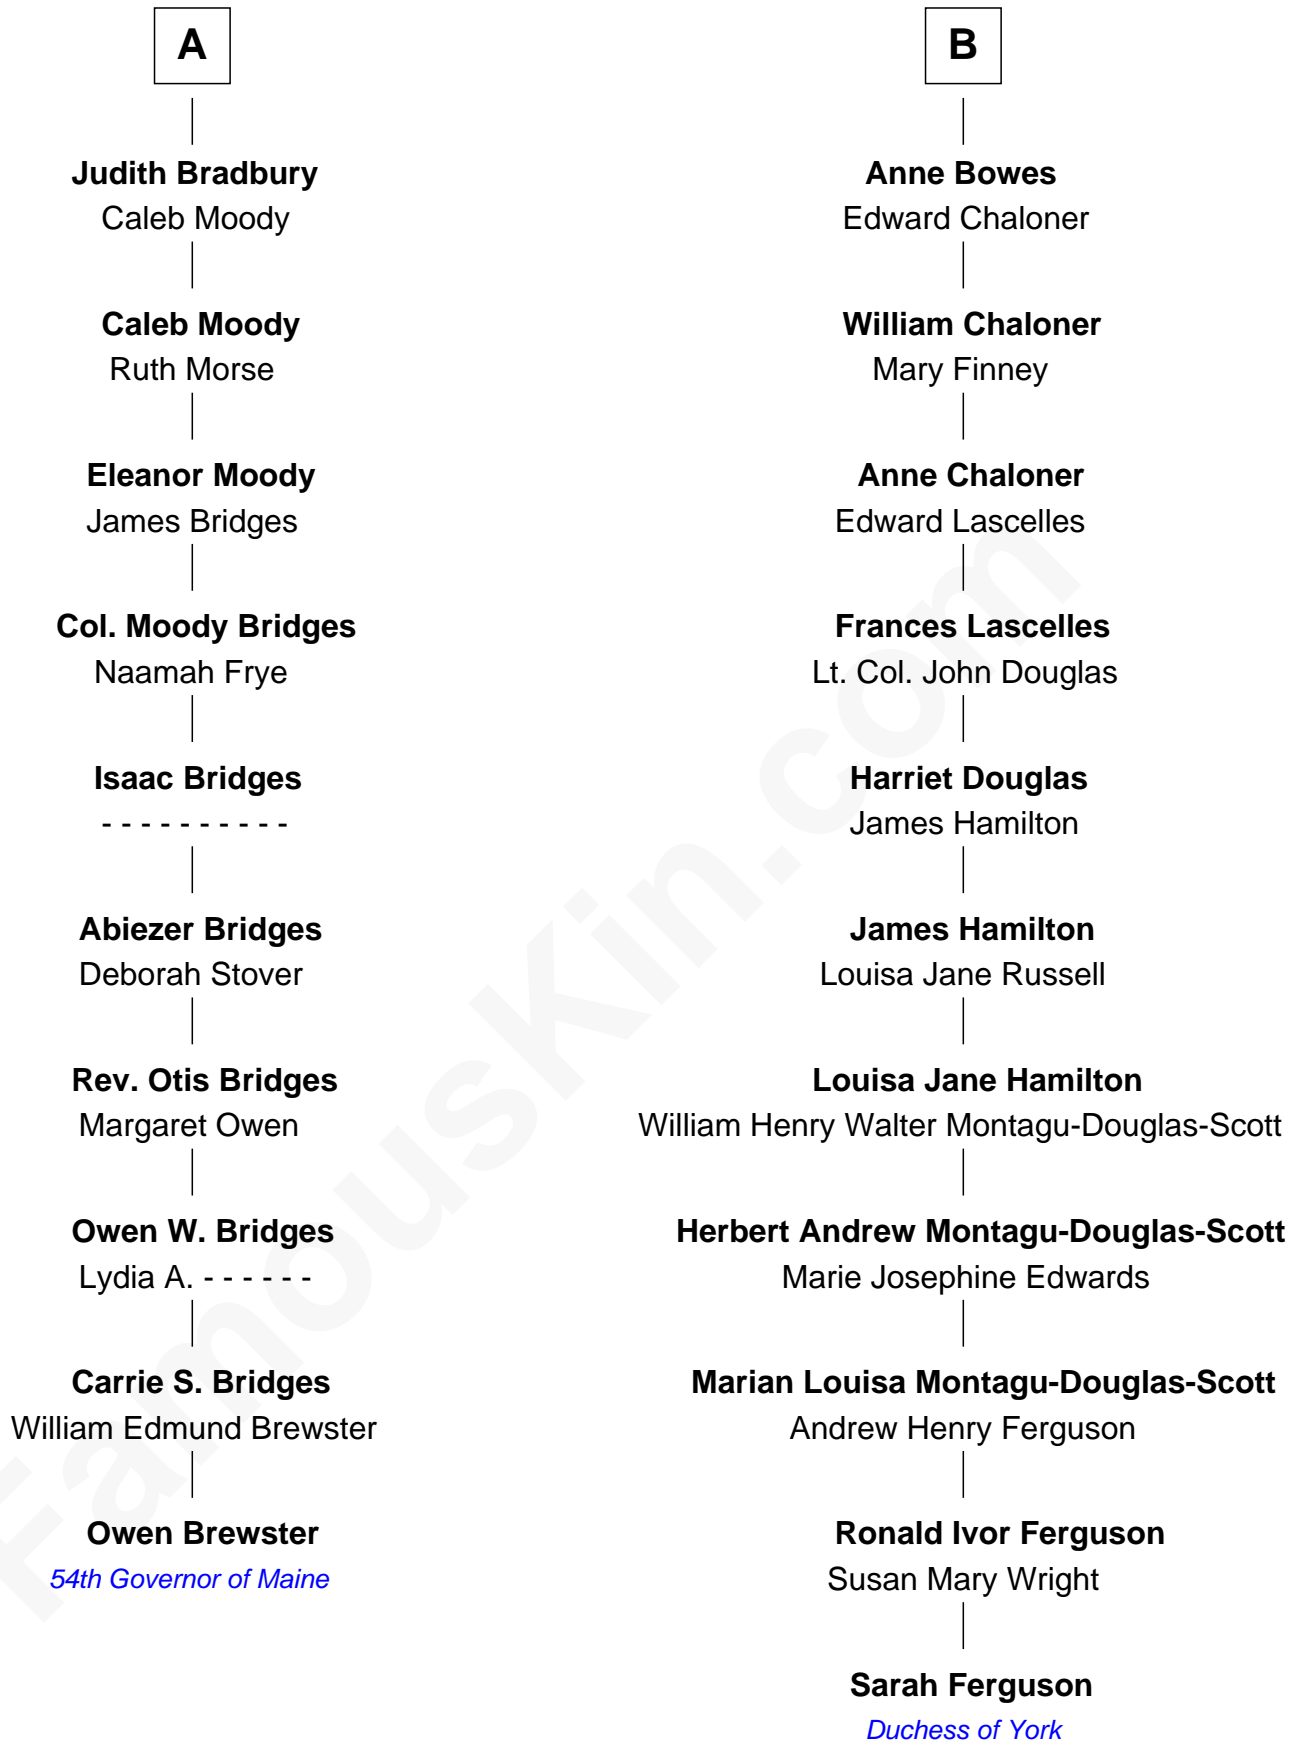

# FamousKin.com Relationship Chart of

**Owen Brewster**

*54th Governor of Maine*

16th cousin 1 time removed of

**Sarah Ferguson**

*Duchess of York*

**William Cotton**

Alice Abbott

Sarah Ferguson photo by [Norbert Aepli](#) (CC BY 3.0)