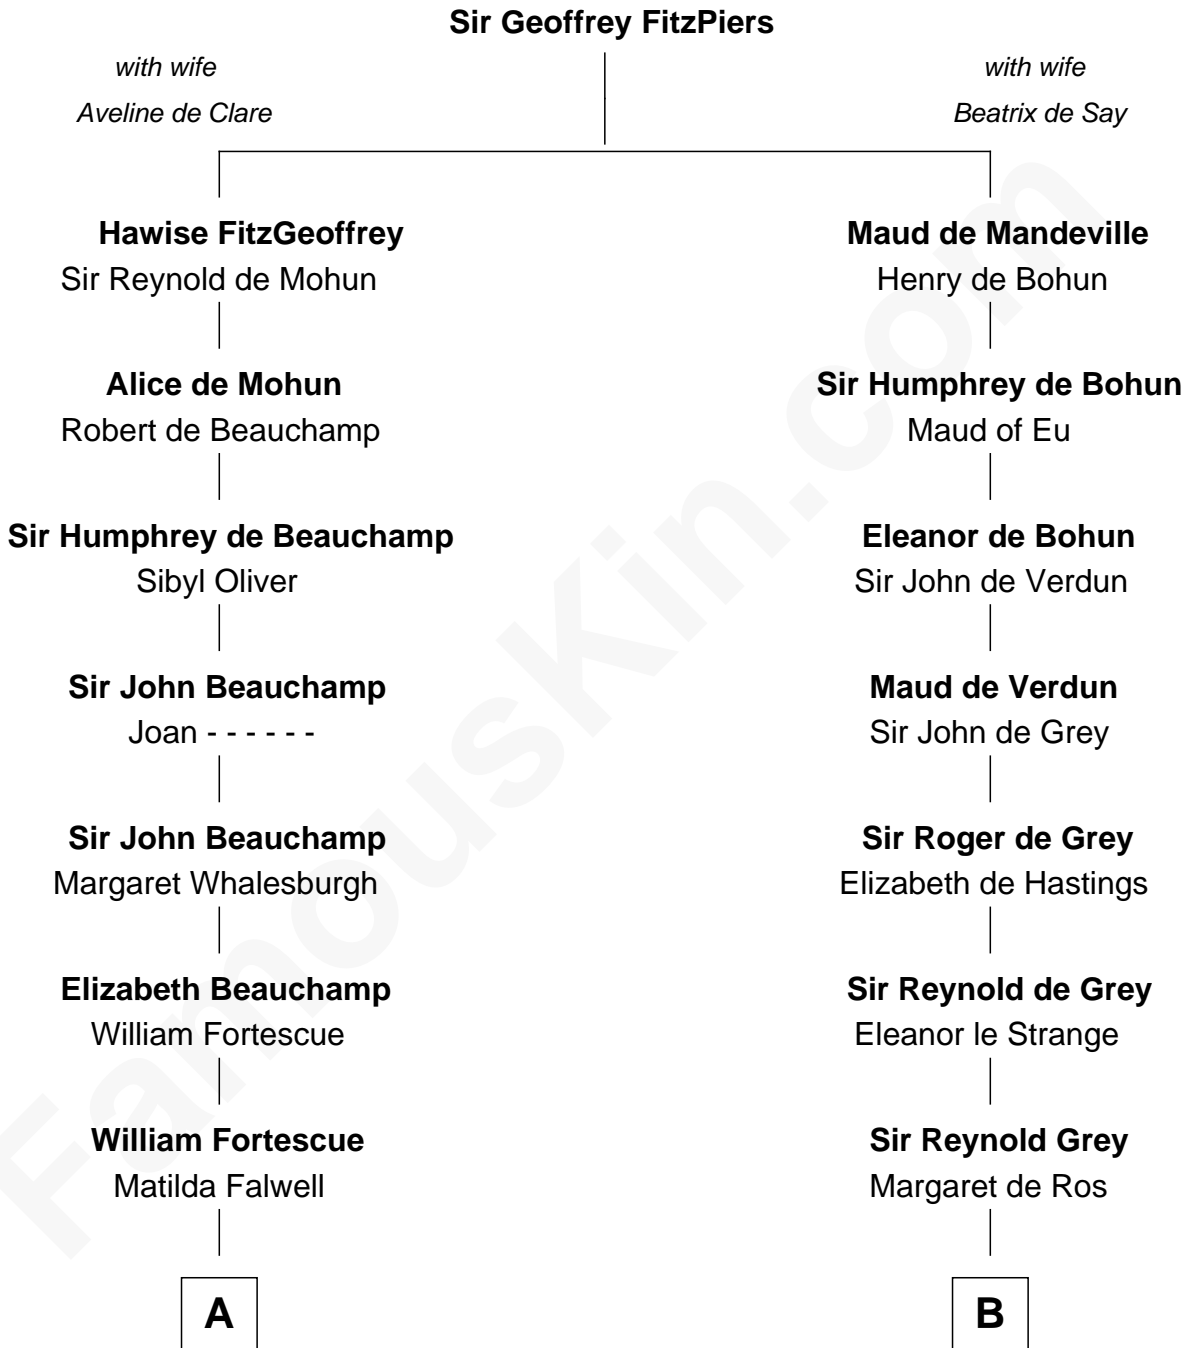

# FamousKin.com Relationship Chart of

**Owen Brewster**

*54th Governor of Maine*

17th cousin 4 times removed of

**George Clinton**

*4th U.S. Vice President*

**C**

—  
**Martha Stetson**  
Morgan Brewster

—  
**William Brewster**  
Christina Briggs

—  
**Abiatha B. Brewster**  
Clara Warren

—  
**William Edmund Brewster**  
Carrie S. Bridges

—  
**Owen Brewster**  
*54th Governor of Maine*

FamousKin.com