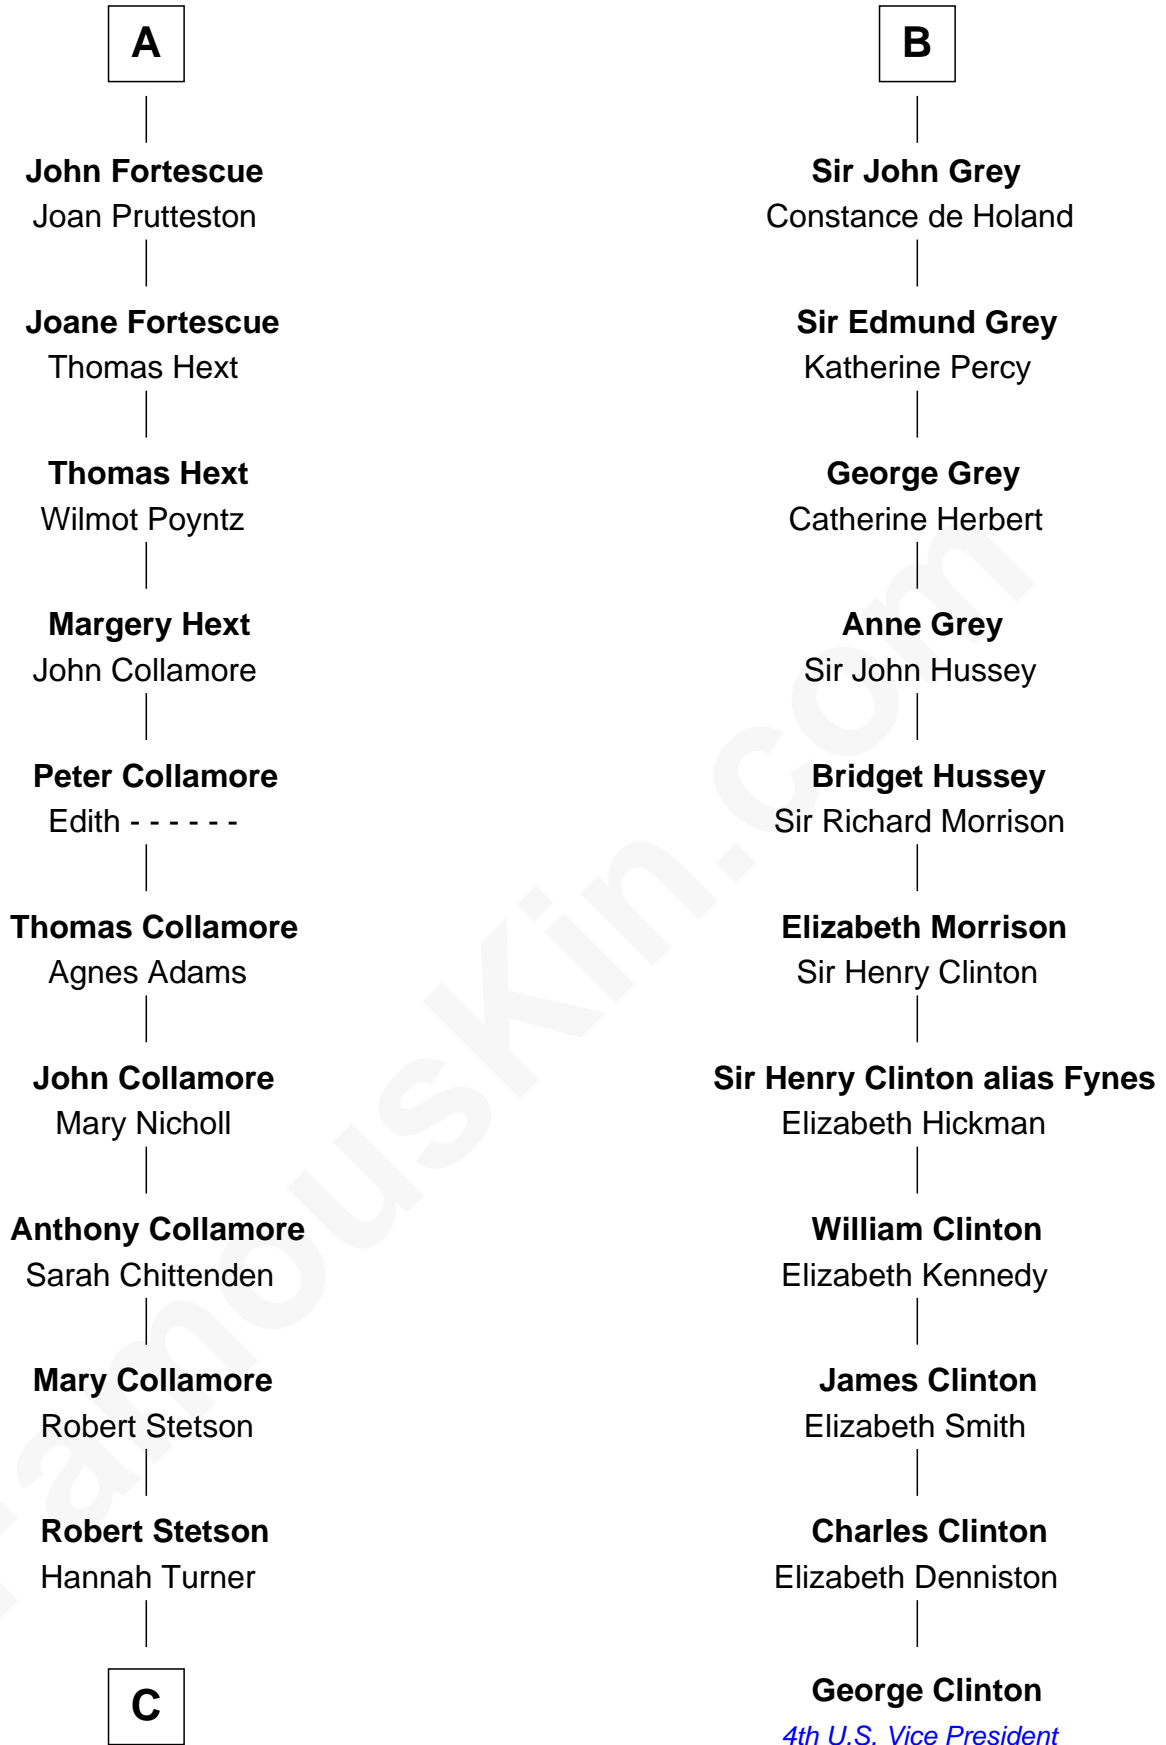

# FamousKin.com Relationship Chart of

**Owen Brewster**

*54th Governor of Maine*

17th cousin 4 times removed of

**George Clinton**

*4th U.S. Vice President*

**C**

—  
**Martha Stetson**  
Morgan Brewster

—  
**William Brewster**  
Christina Briggs

—  
**Abiatha B. Brewster**  
Clara Warren

—  
**William Edmund Brewster**  
Carrie S. Bridges

—  
**Owen Brewster**  
*54th Governor of Maine*

FamousKin.com