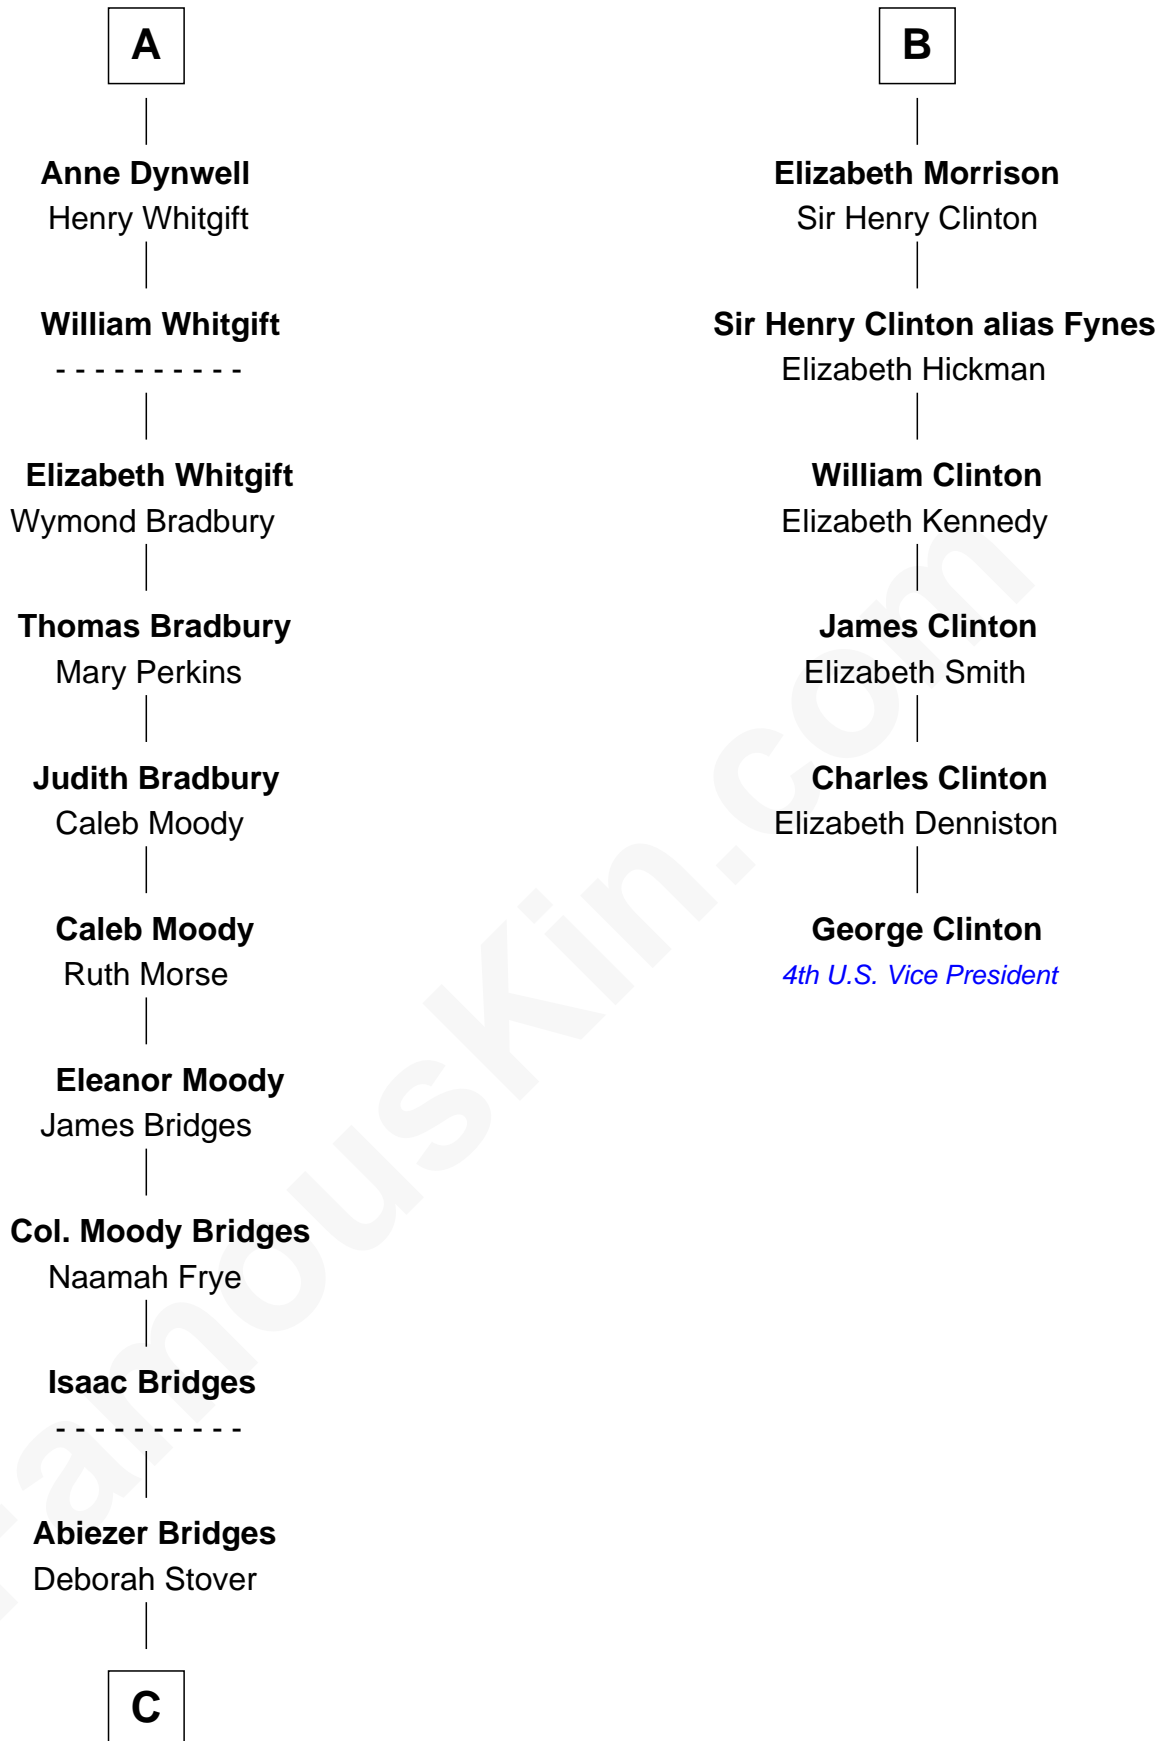

# FamousKin.com Relationship Chart of

**Owen Brewster**

*54th Governor of Maine*

12th cousin 8 times removed of

**George Clinton**

*4th U.S. Vice President*

FamousKin.com