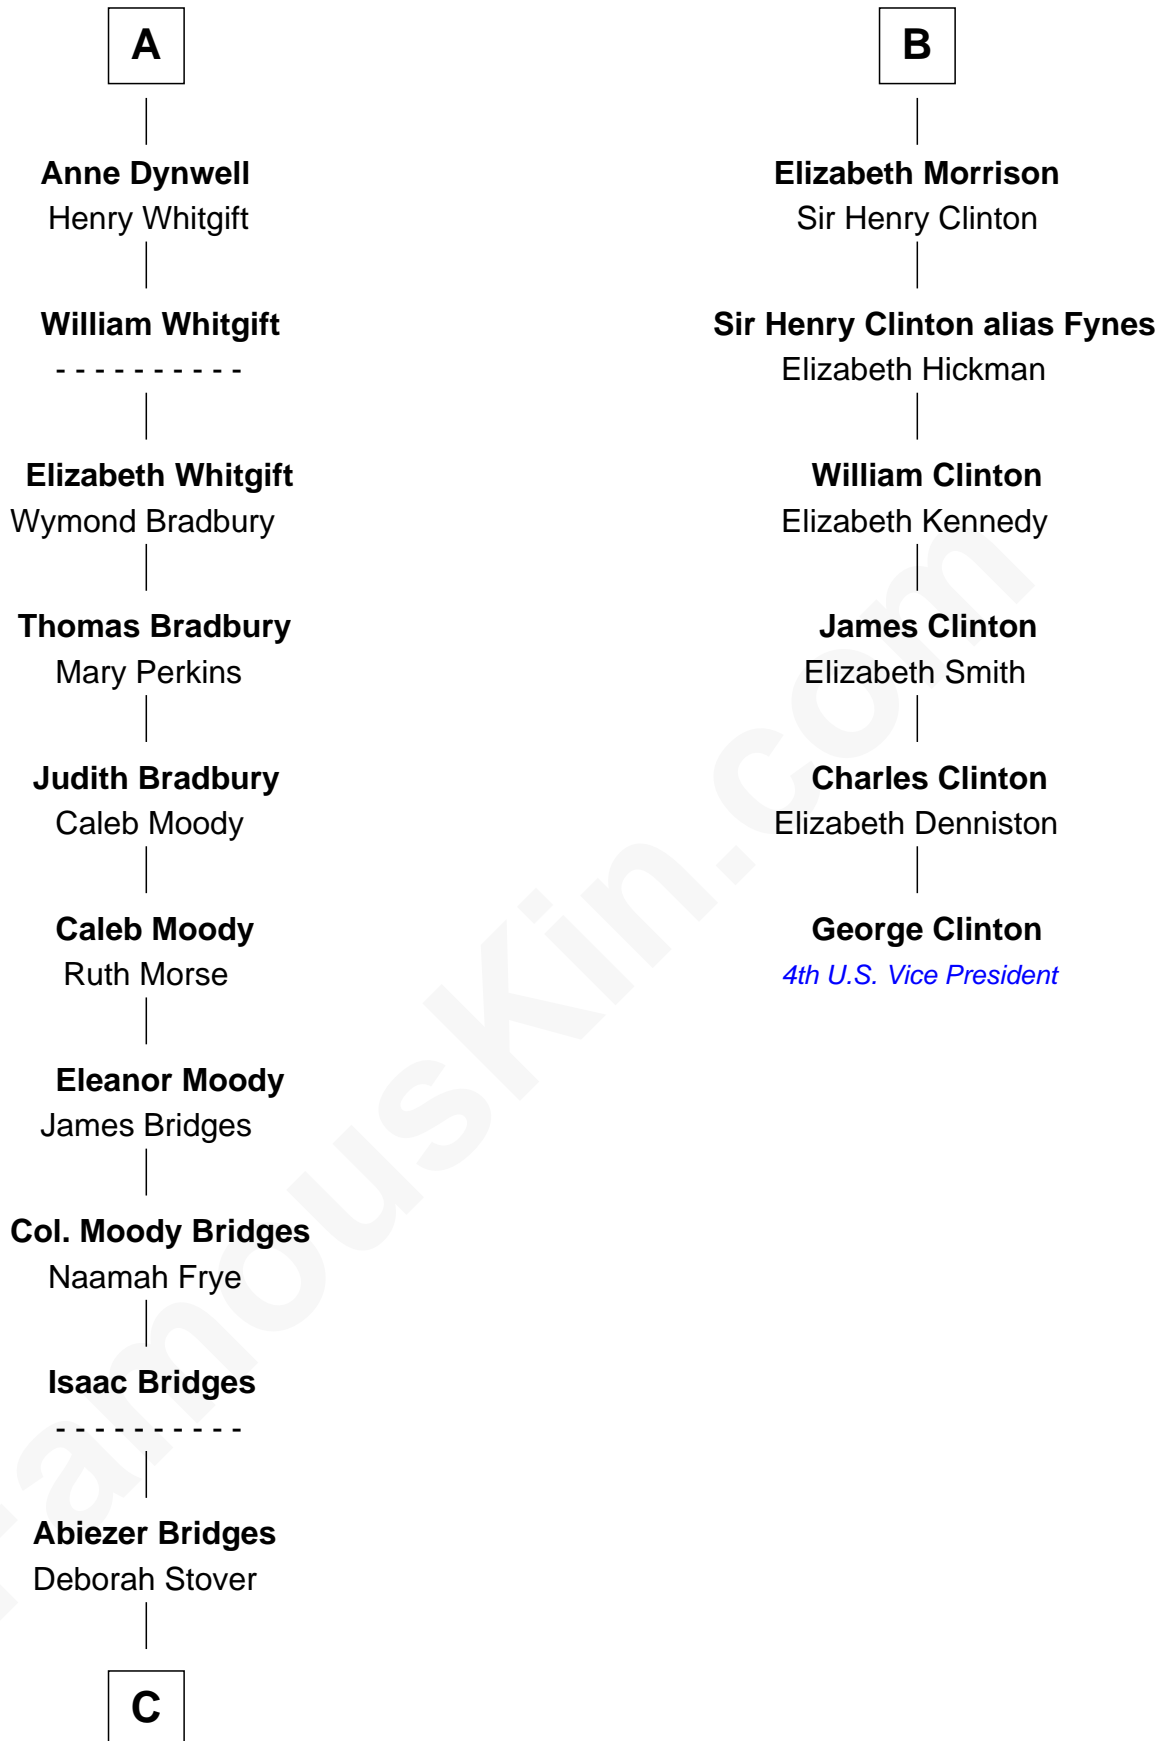

FamousKin.com Relationship Chart of

Owen Brewster

54th Governor of Maine

12th cousin 8 times removed of

George Clinton

4th U.S. Vice President

Sir William de Ros
Margery de Badlesmere

FamousKin.com