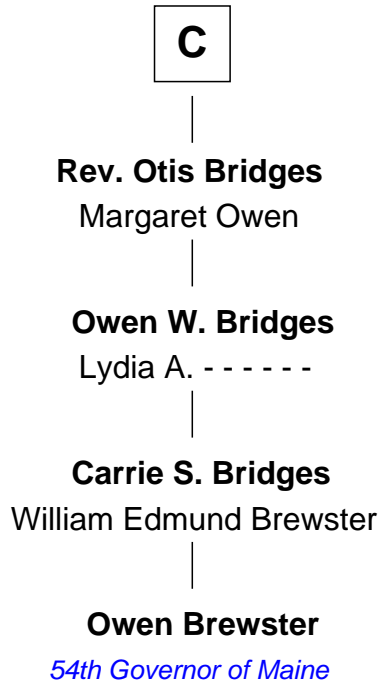

FamousKin.com Relationship Chart of

Owen Brewster

54th Governor of Maine

12th cousin 8 times removed of

George Clinton

4th U.S. Vice President

Sir William de Ros
Margery de Badlesmere

FamousKin.com