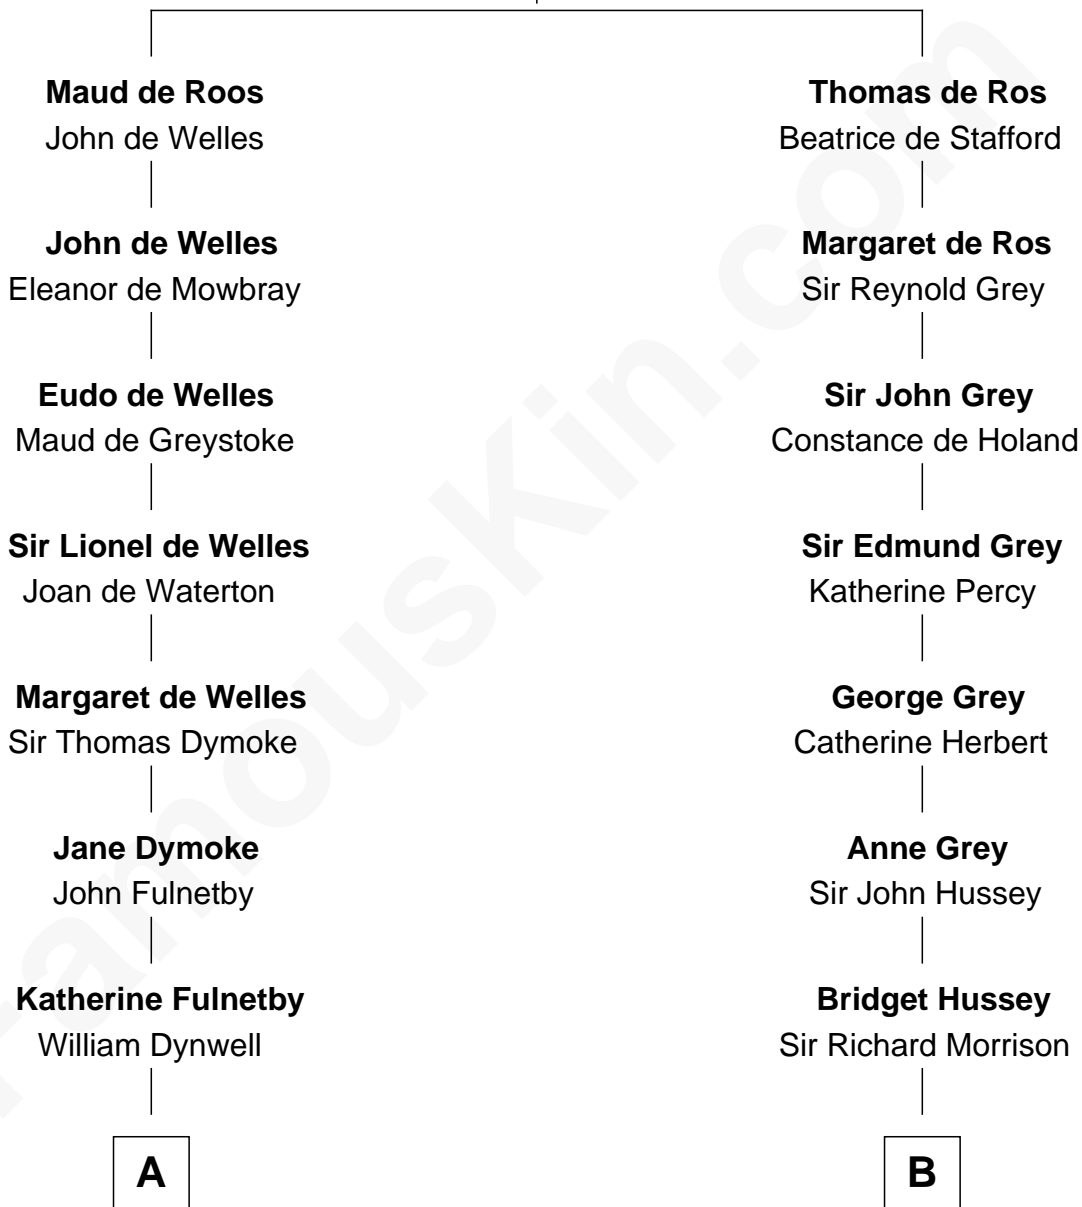

FamousKin.com Relationship Chart of

Owen Brewster

54th Governor of Maine

12th cousin 8 times removed of

George Clinton

4th U.S. Vice President

Sir William de Ros
Margery de Badlesmere

FamousKin.com