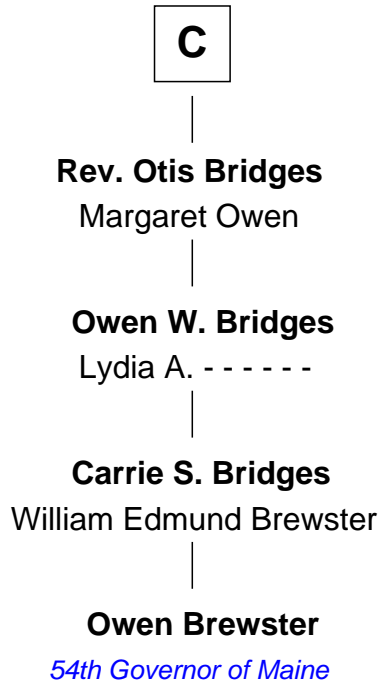

FamousKin.com Relationship Chart of

Owen Brewster

54th Governor of Maine

12th cousin 8 times removed of

George Clinton

4th U.S. Vice President

Sir Henry de Percy

Idoine de Clifford