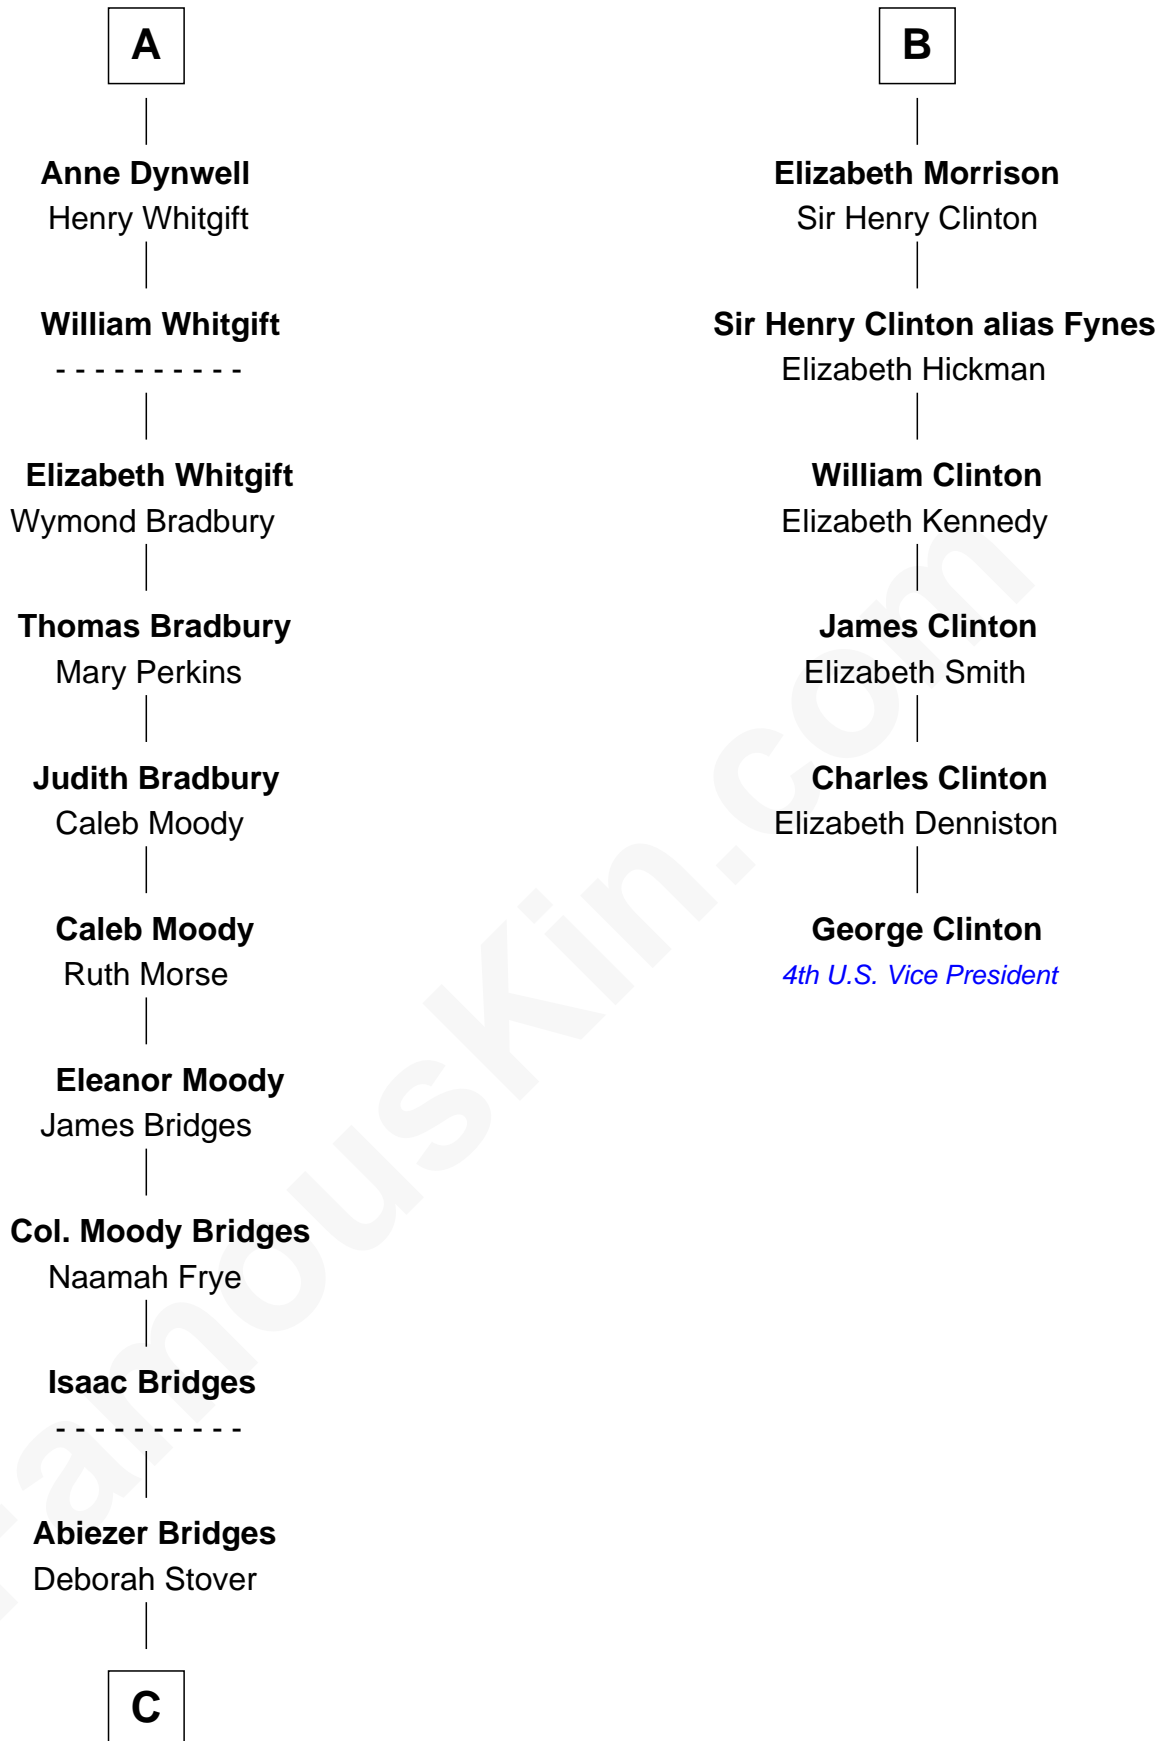

FamousKin.com Relationship Chart of

Owen Brewster

54th Governor of Maine

12th cousin 8 times removed of

George Clinton

4th U.S. Vice President

Sir Henry de Percy

Idoine de Clifford

FamousKin.com