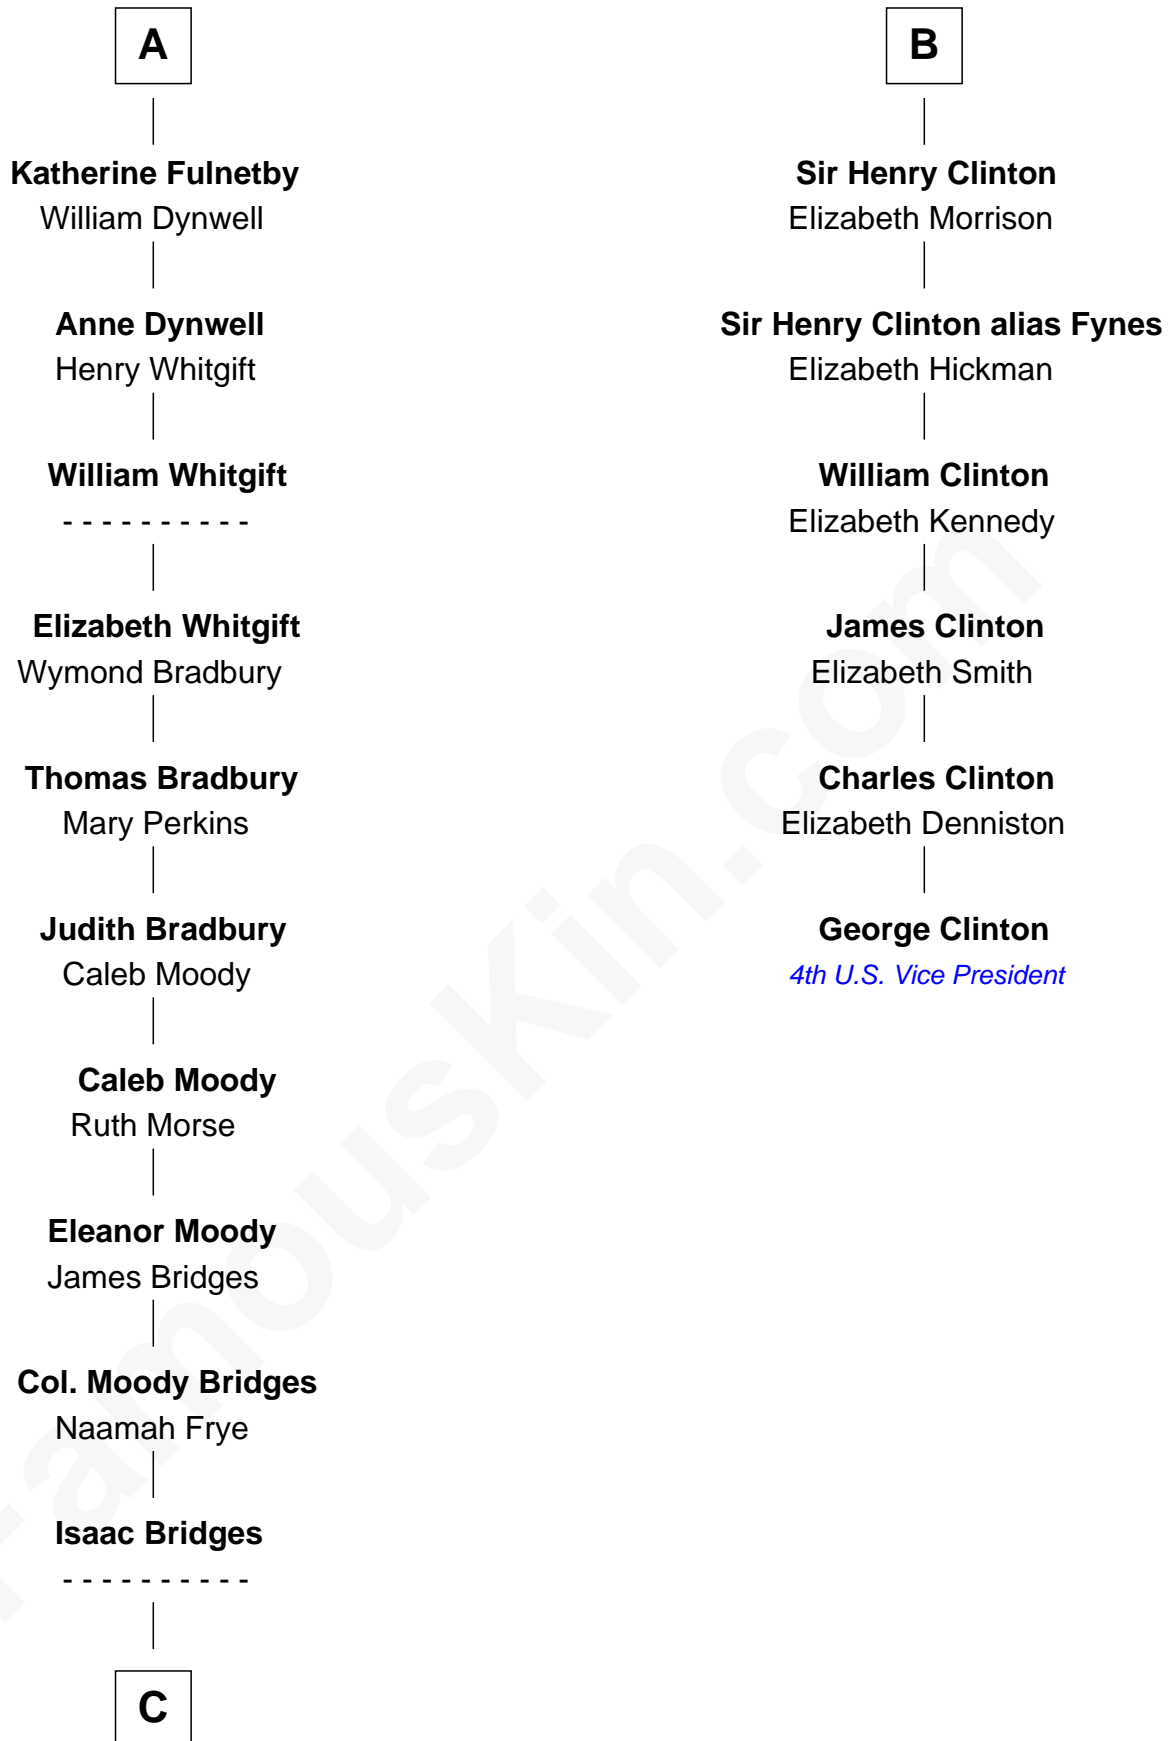

FamousKin.com Relationship Chart of

Owen Brewster

54th Governor of Maine

12th cousin 9 times removed of

George Clinton

4th U.S. Vice President

Sir Maurice de Berkeley

Eve la Zouche

William Edmund Brewster

Owen Brewster

54th Governor of Maine

FamousKin.com