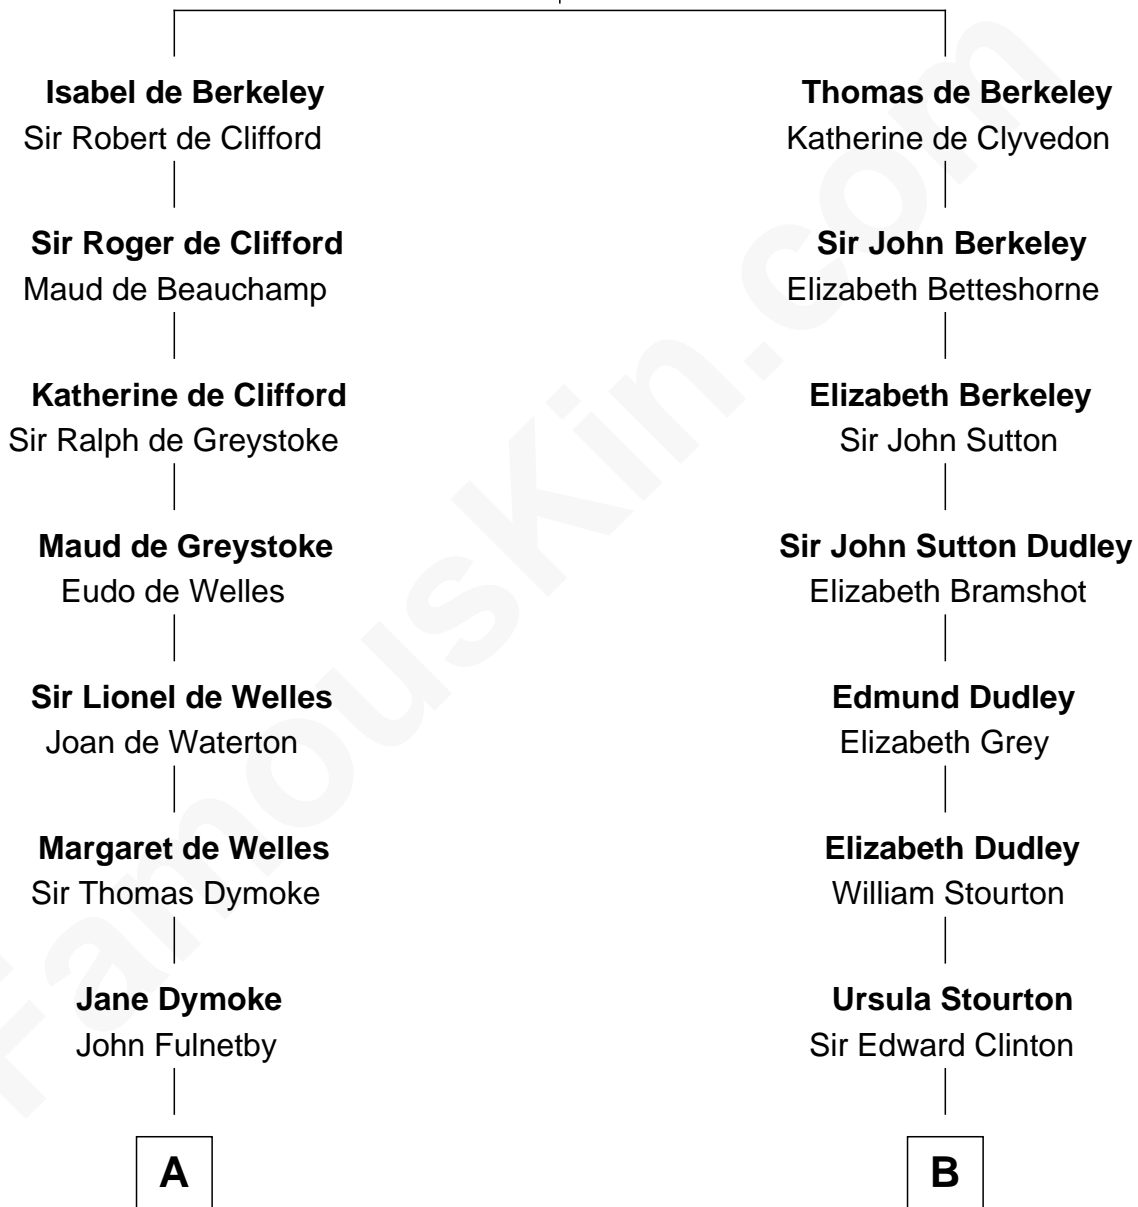

FamousKin.com Relationship Chart of

Owen Brewster

54th Governor of Maine

12th cousin 9 times removed of

George Clinton

4th U.S. Vice President

Sir Maurice de Berkeley

Eve la Zouche

William Edmund Brewster

Owen Brewster

54th Governor of Maine

FamousKin.com