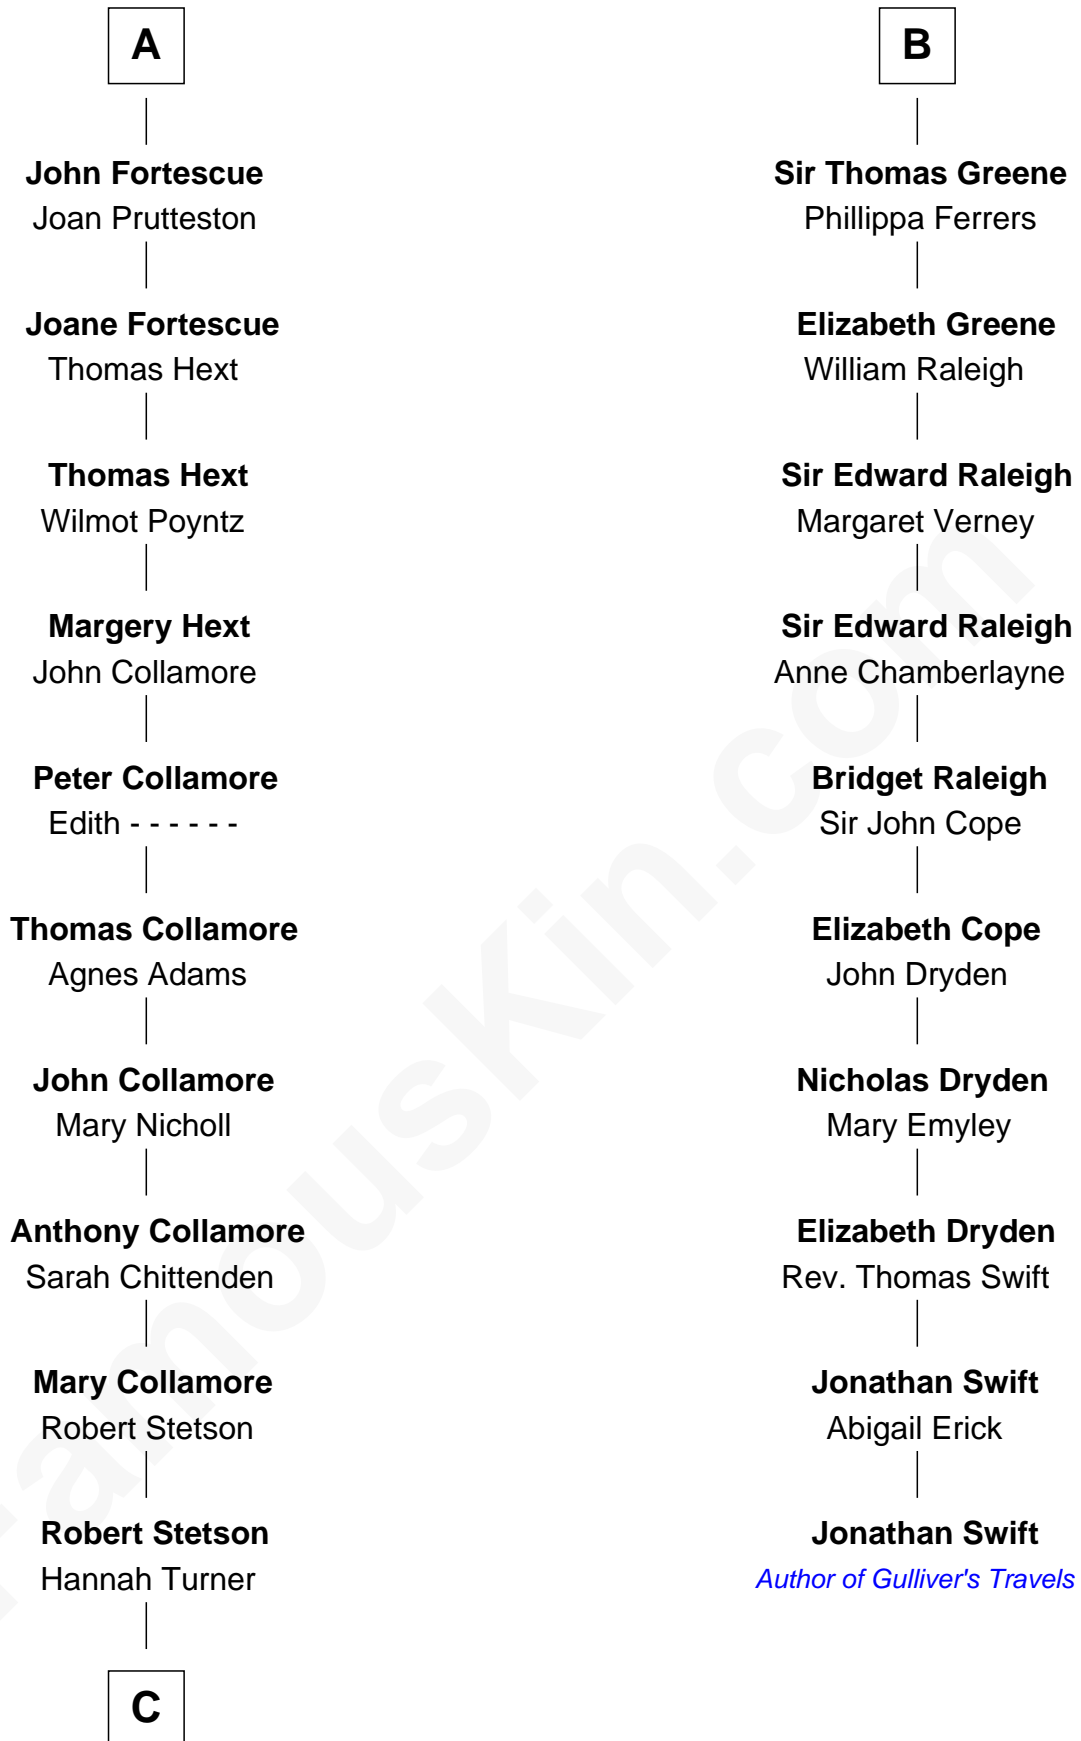

FamousKin.com Relationship Chart of

Owen Brewster

54th Governor of Maine

16th cousin 5 times removed of

Jonathan Swift

Author of Gulliver's Travels

Sir Geoffrey FitzPiers

Aveline de Clare

C

—
Martha Stetson
Morgan Brewster

—
William Brewster
Christina Briggs

—
Abiatha B. Brewster
Clara Warren

—
William Edmund Brewster
Carrie S. Bridges

—
Owen Brewster
54th Governor of Maine