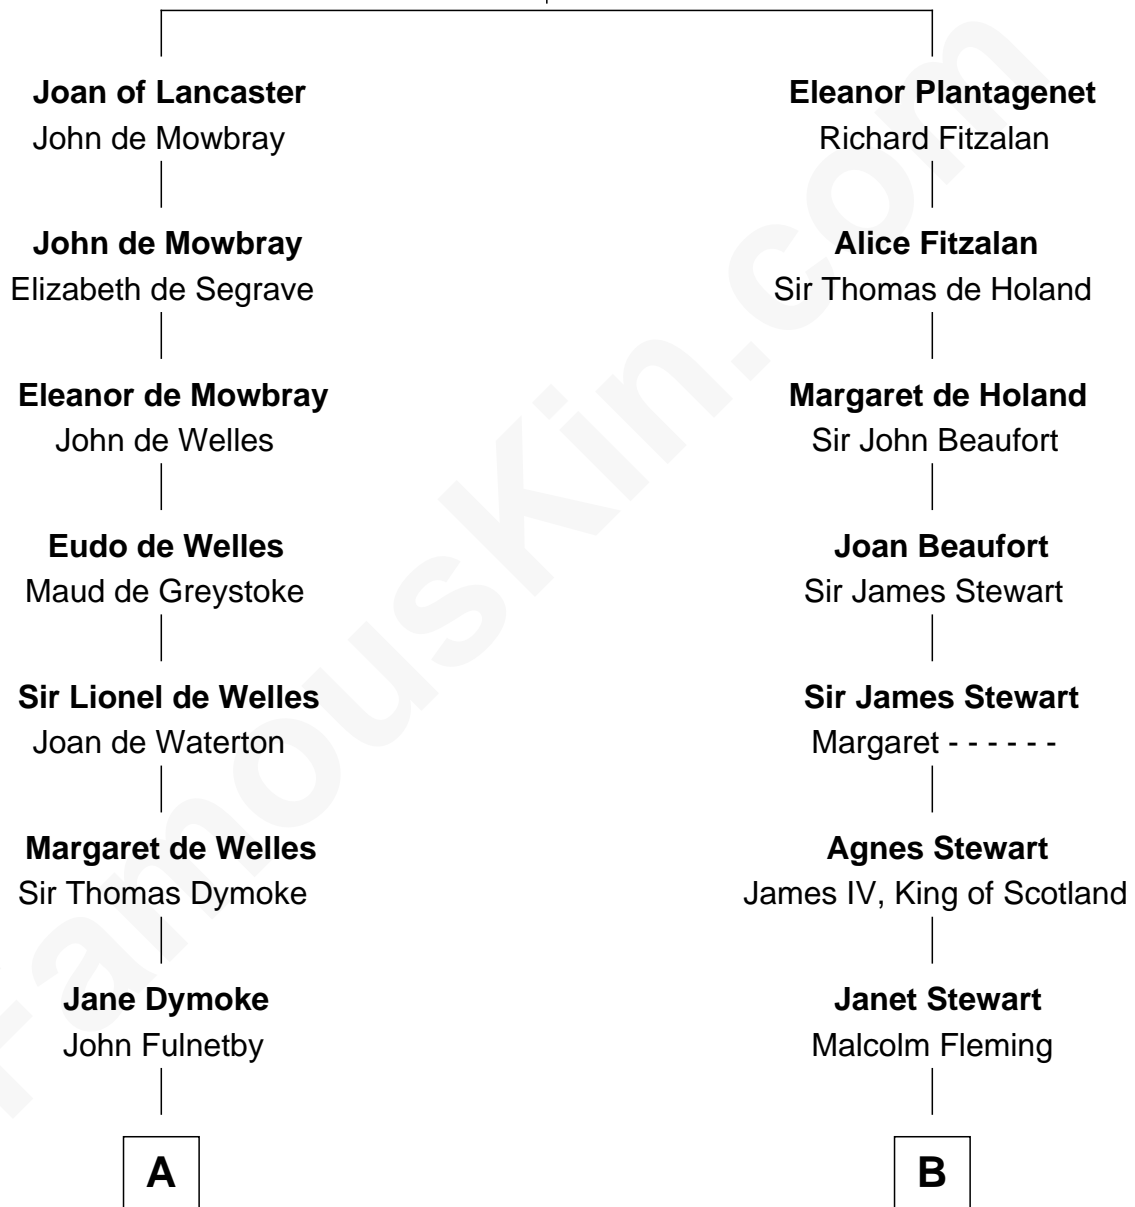

FamousKin.com Relationship Chart of

Owen Brewster

54th Governor of Maine

21st cousin of

Hugh Grant

Movie Actor

Henry Plantagenet
Maud de Chaworth

C

Abiezer Bridges

Deborah Stover

Rev. Otis Bridges

Margaret Owen

Owen W. Bridges

Lydia A. - - - - -

Carrie S. Bridges

William Edmund Brewster

Owen Brewster

54th Governor of Maine

D

Cyril Randolph

Frances Selina Hervey

Felton George Randolph

Emily Margaret Nepean

Margaret Isobel Randolph